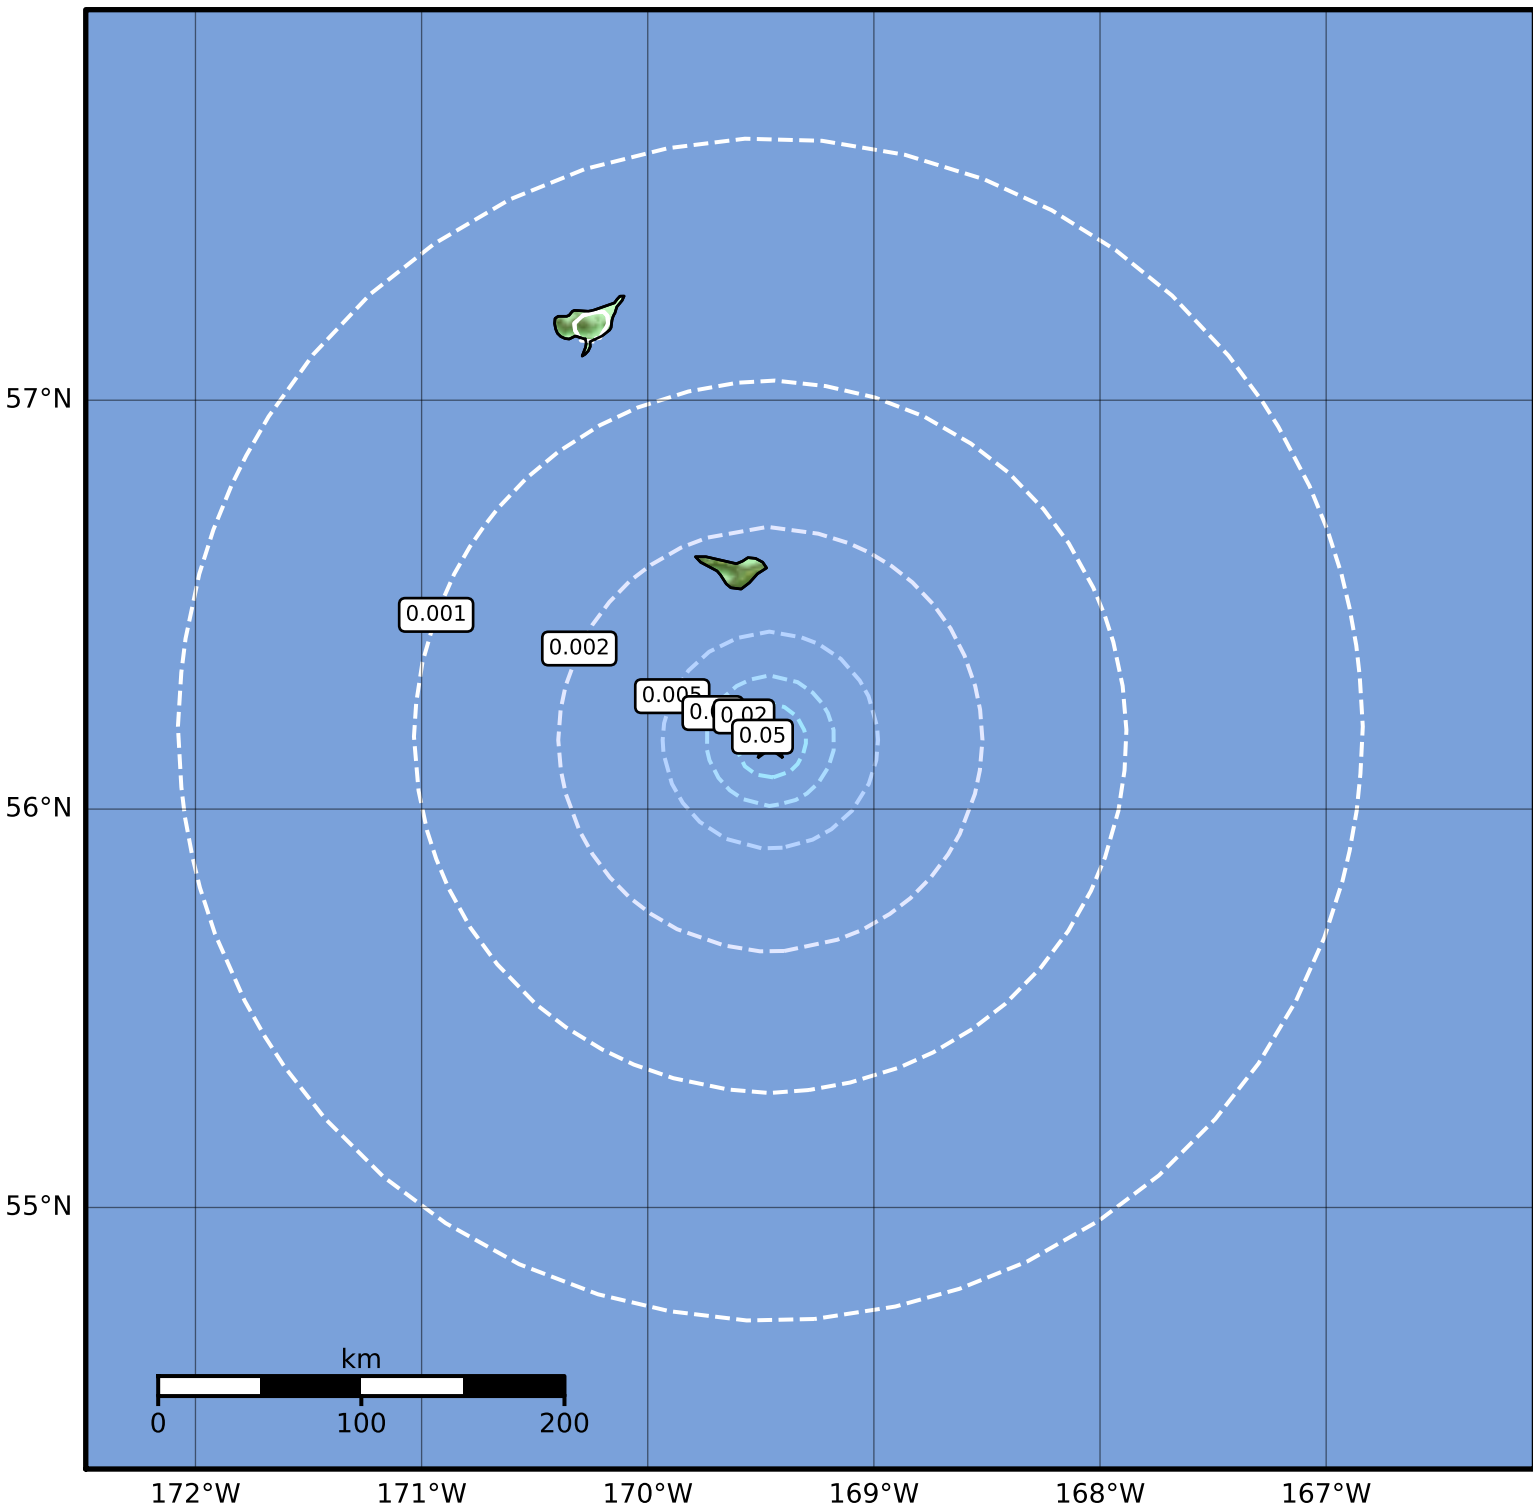

3.0 Second Peak Spectral Acceleration Map Alaska Earthquake Center
 ShakeMap: 137 km (85 miles) S of St. George
 Oct 31, 2023 00:10:09 UTC M4.0 N56.17 W169.46 Depth: 0.0km ID:ak023dyrfob4

Scale based on Worden et al. (2012)

Version 1: Processed 2023-10-31T00:16:15Z

△ Seismic Instrument ○ Reported Intensity

★ Epicenter