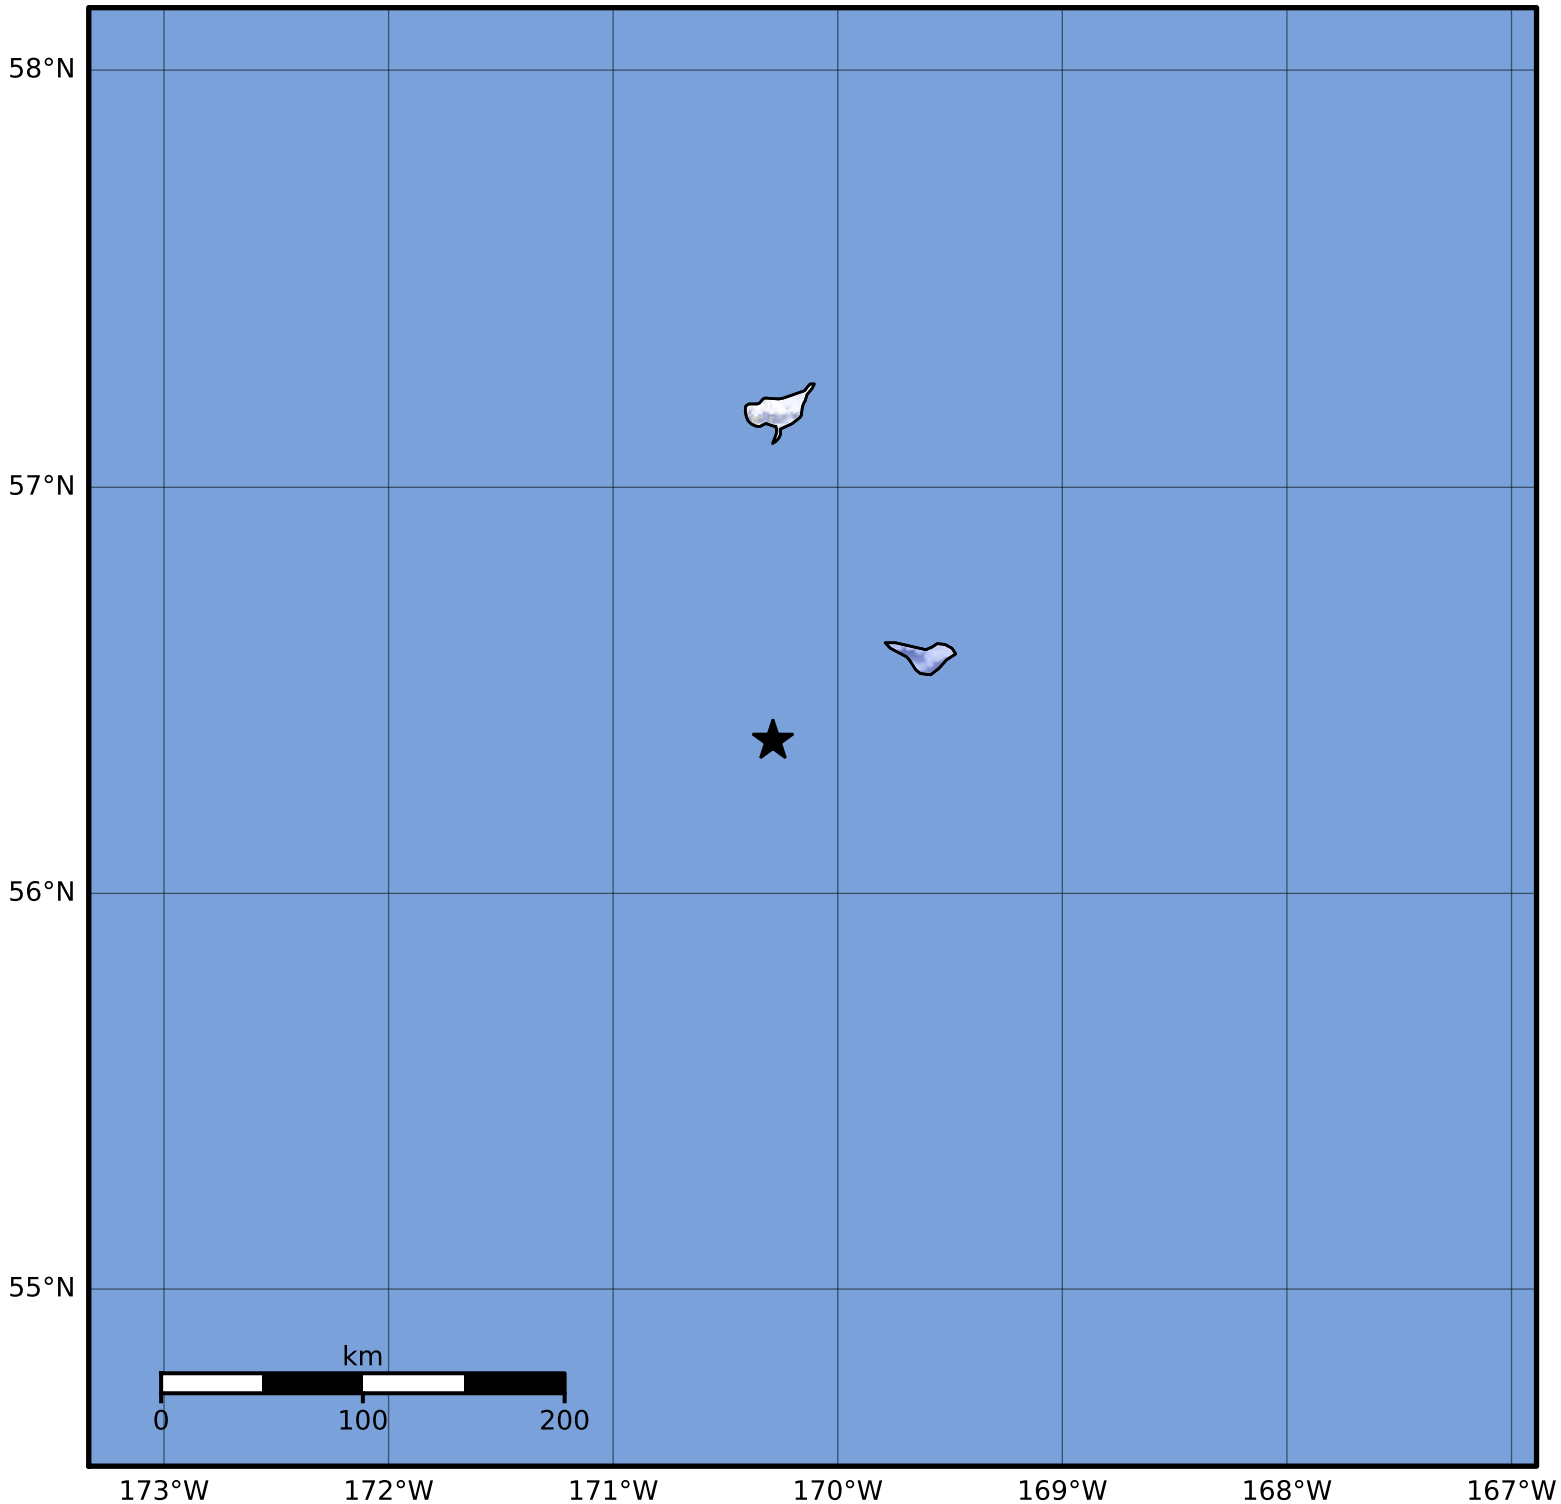

Macroseismic Intensity Map Alaska Earthquake Center
 ShakeMap: 113 km (70 miles) S of St. Paul
 Oct 31, 2023 00:10:03 UTC M3.9 N56.38 W170.29 Depth: 10.0km ID:ak023dyrfqs8

SHAKING	Not felt	Weak	Light	Moderate	Strong	Very strong	Severe	Violent	Extreme
DAMAGE	None	None	None	Very light	Light	Moderate	Moderate/heavy	Heavy	Very heavy
PGA(%g)	<0.0464	0.297	2.76	6.2	11.5	21.5	40.1	74.7	>139
PGV(cm/s)	<0.0215	0.135	1.41	4.65	9.64	20	41.4	85.8	>178
INTENSITY	I	II-III	IV	V	VI	VII	VIII	IX	X+

Scale based on Worden et al. (2012)

Version 1: Processed 2023-10-31T01:05:26Z

△ Seismic Instrument ○ Reported Intensity

★ Epicenter