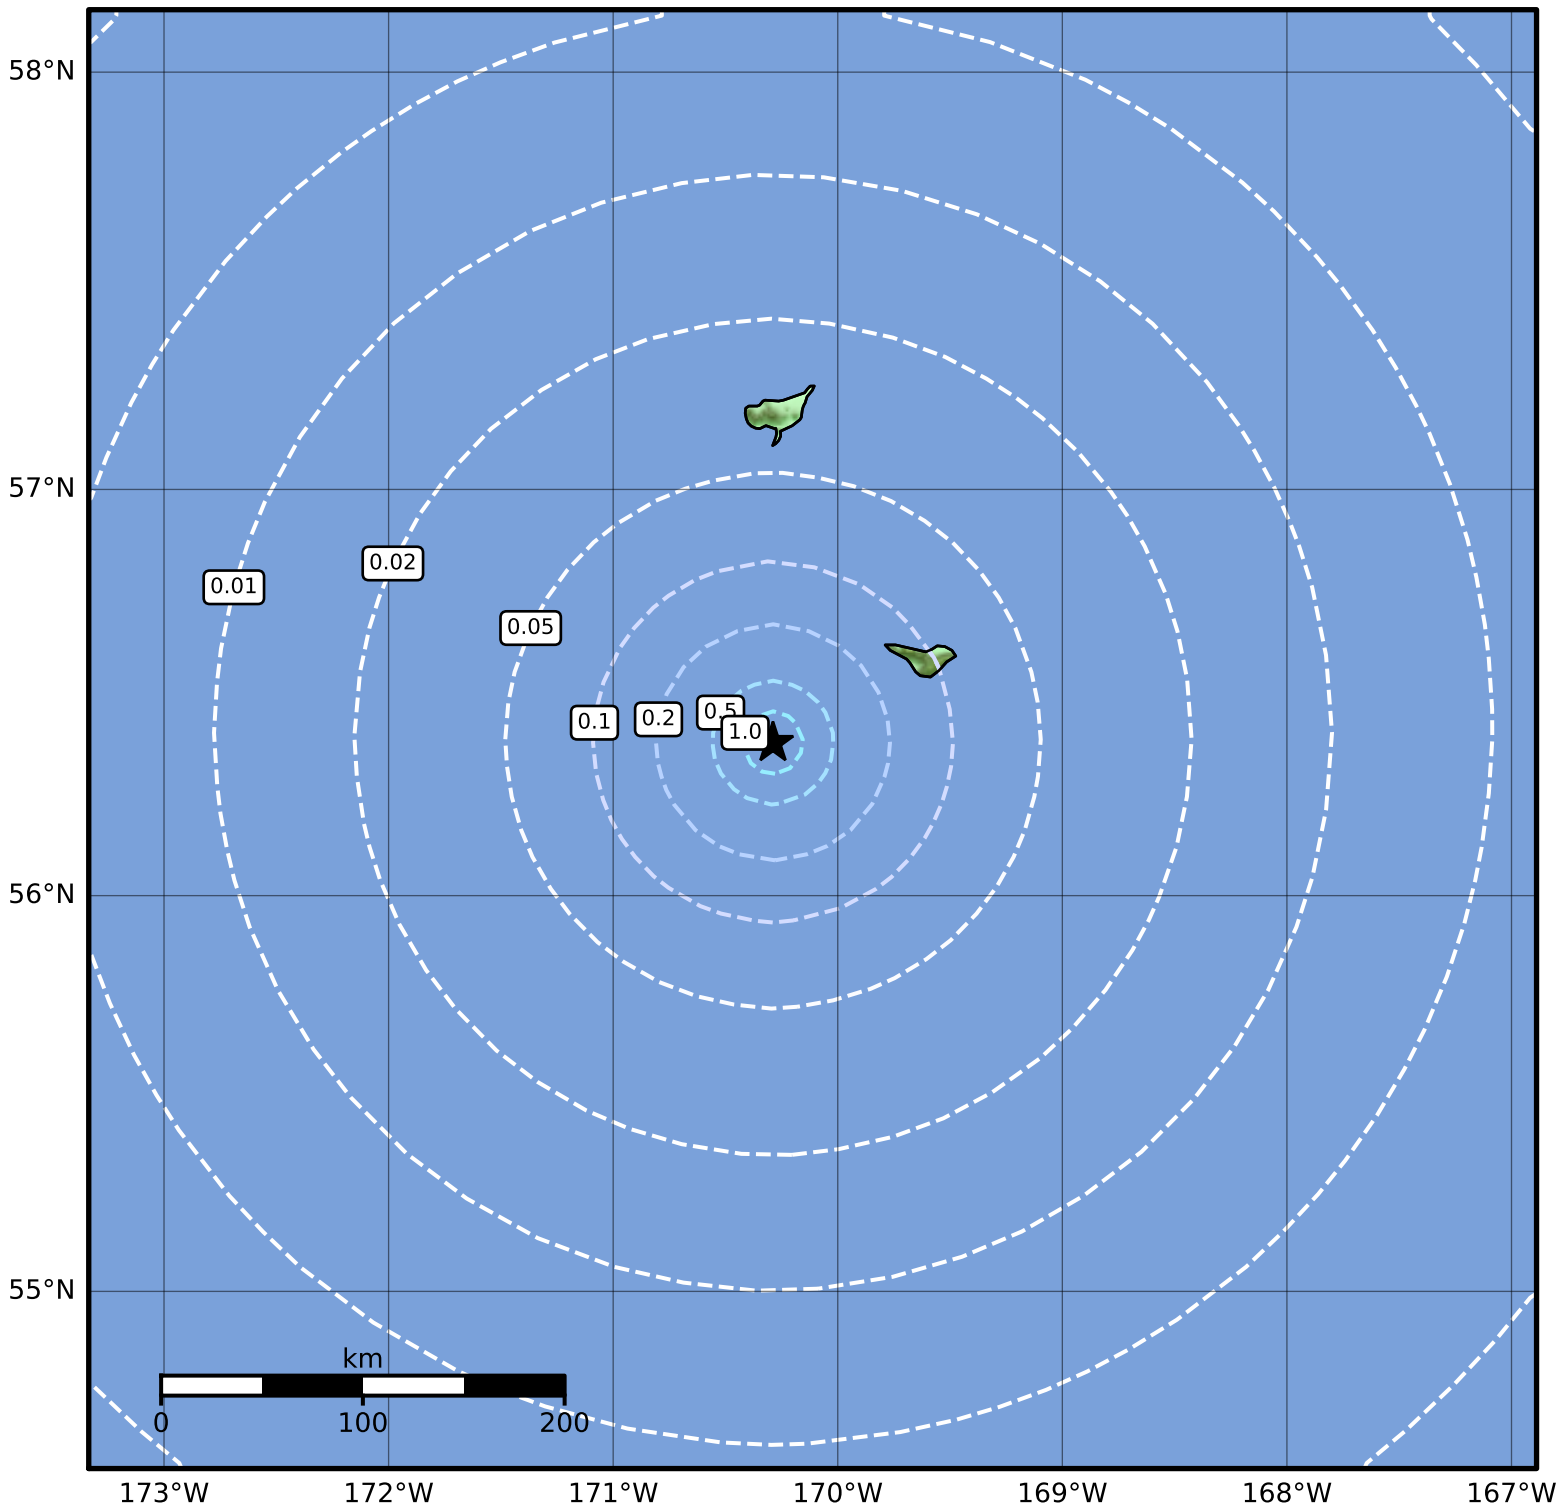

Peak Ground Acceleration Map Alaska Earthquake Center  
ShakeMap: 113 km (70 miles) S of St. Paul  
Oct 31, 2023 00:10:03 UTC M3.9 N56.38 W170.29 Depth: 10.0km ID:ak023dyrfqs8

Scale based on Worden et al. (2012)

Version 1: Processed 2023-10-31T01:05:26Z

△ Seismic Instrument ○ Reported Intensity

★ Epicenter