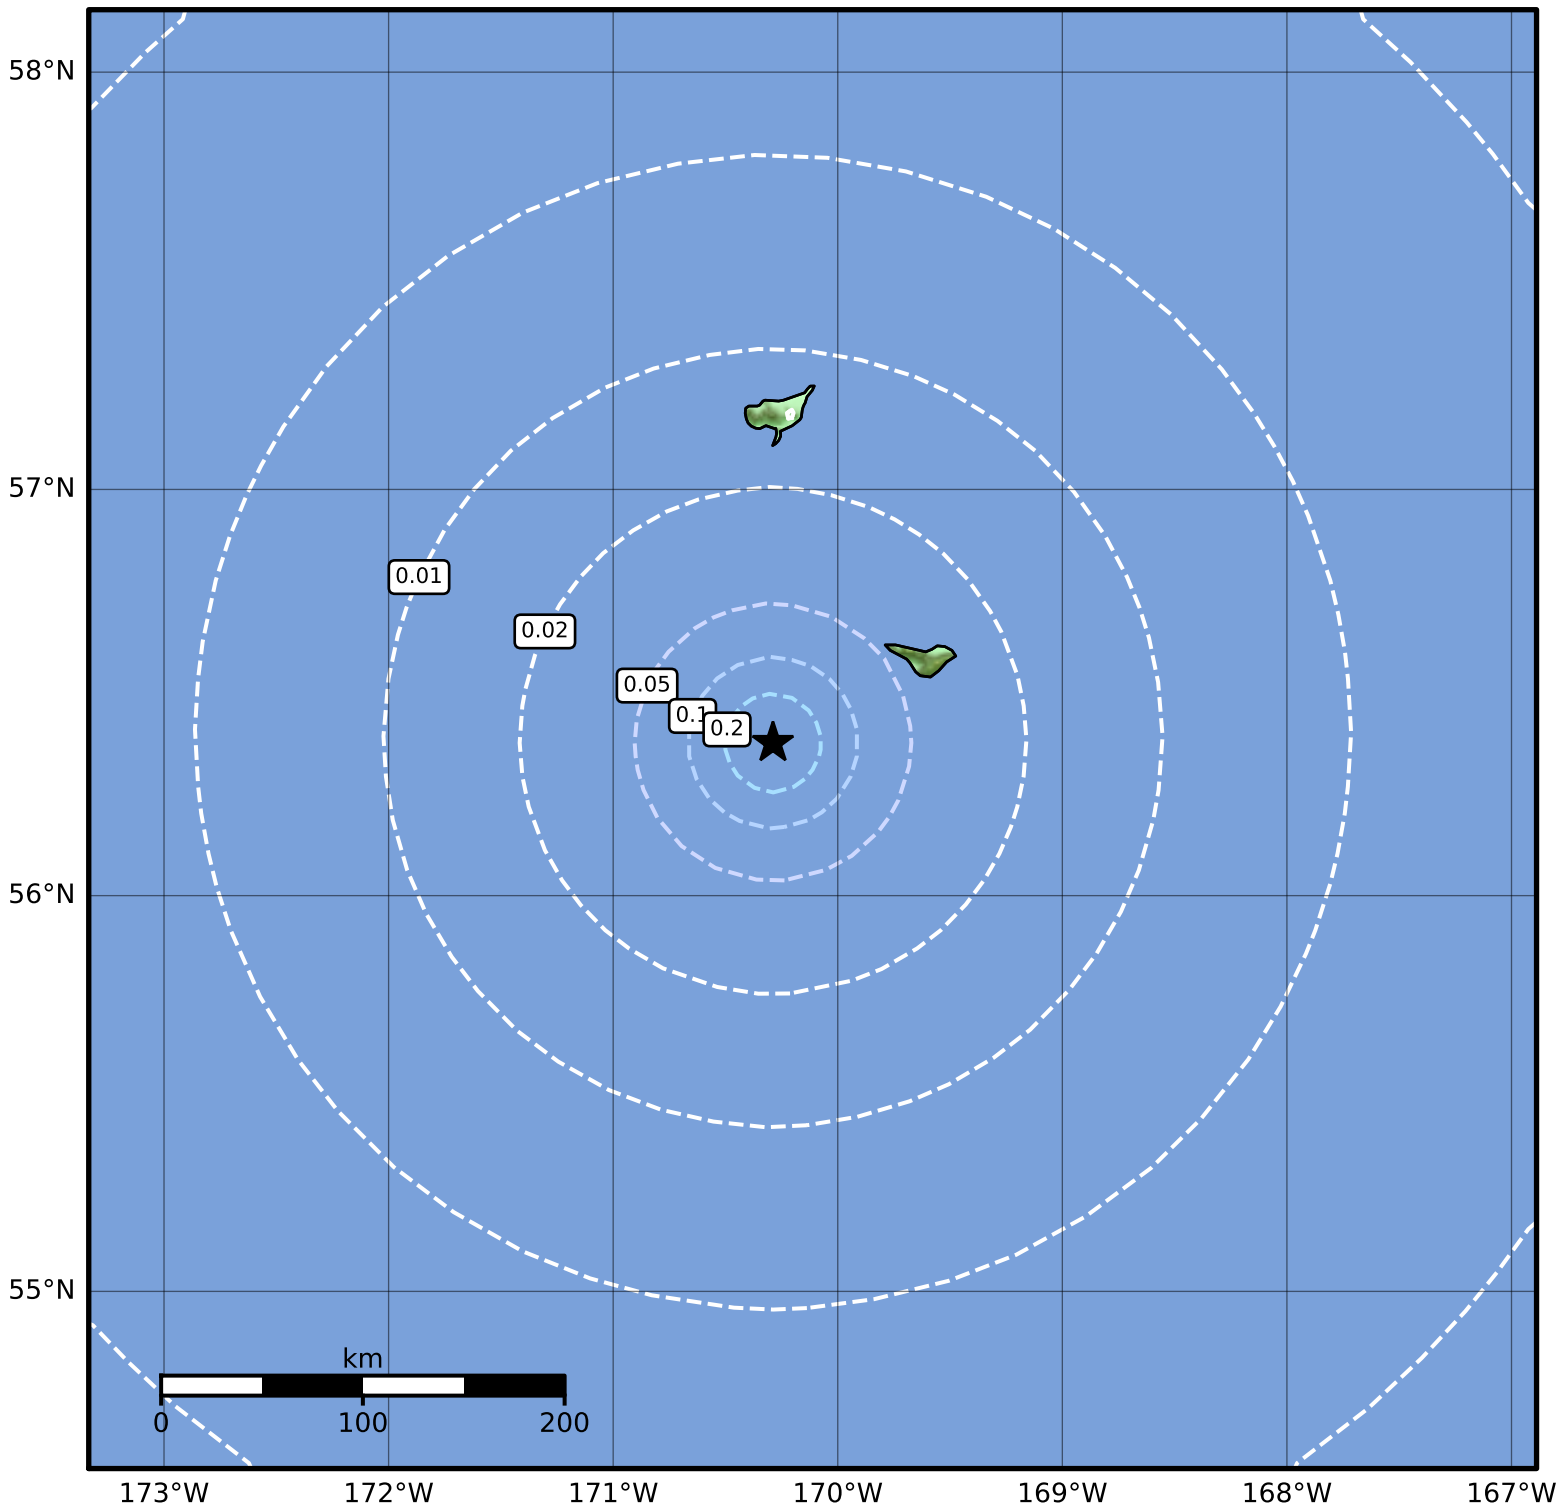

Peak Ground Velocity Map Alaska Earthquake Center
ShakeMap: 113 km (70 miles) S of St. Paul
Oct 31, 2023 00:10:03 UTC M3.9 N56.38 W170.29 Depth: 10.0km ID:ak023dyrfqs8

PGV (cm/s)	0.1	0.2	0.5	1	2	5	10	20	50	100	200
------------	-----	-----	-----	---	---	---	----	----	----	-----	-----

Scale based on Worden et al. (2012)

Version 1: Processed 2023-10-31T01:05:26Z

△ Seismic Instrument ○ Reported Intensity

★ Epicenter