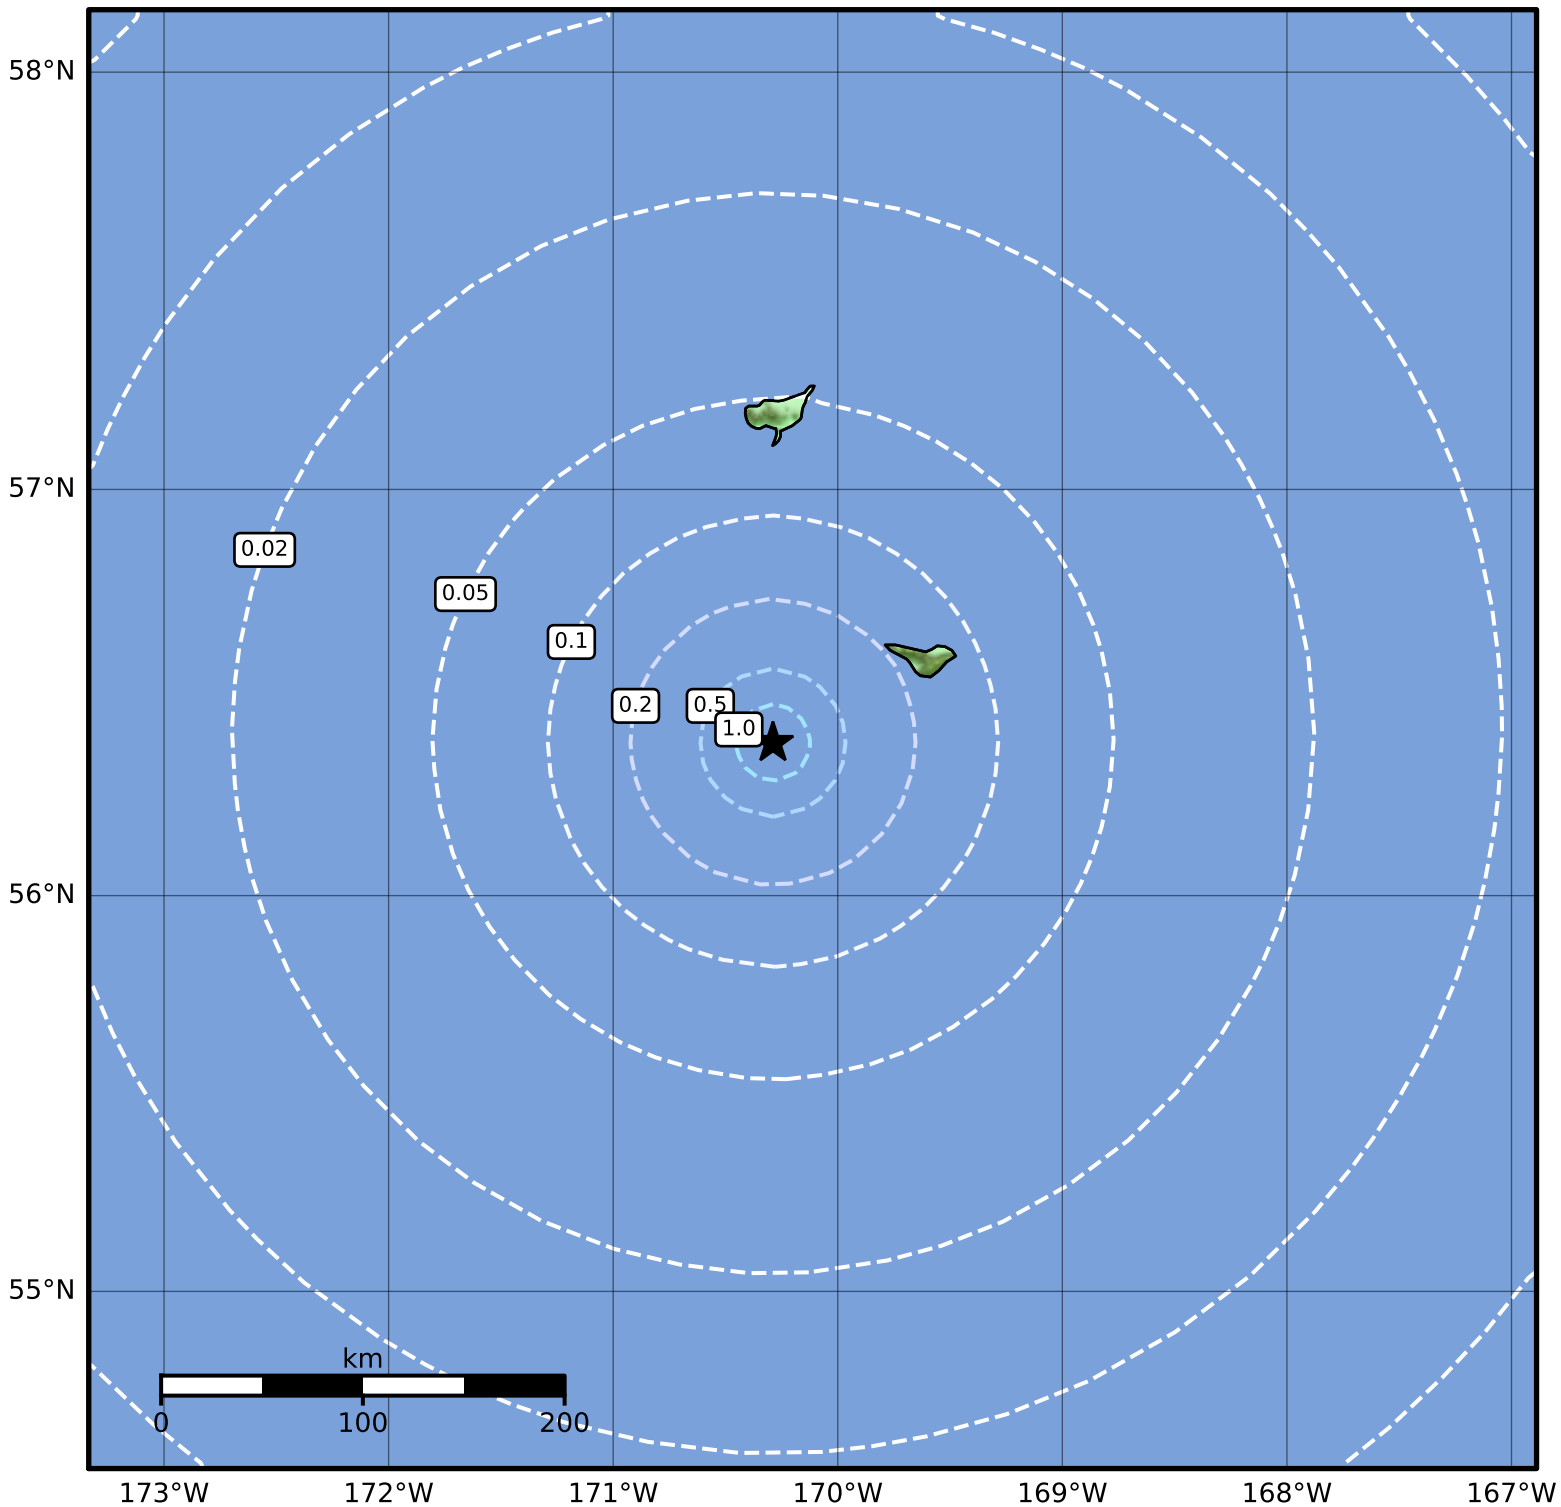

0.3 Second Peak Spectral Acceleration Map Alaska Earthquake Center
 ShakeMap: 113 km (70 miles) S of St. Paul
 Oct 31, 2023 00:10:03 UTC M3.9 N56.38 W170.29 Depth: 10.0km ID:ak023dyrfqs8

SA(0.3) (%g)	0.1	0.2	0.5	1	2	5	10	20	50	100	200

Scale based on Worden et al. (2012)

Version 1: Processed 2023-10-31T01:05:26Z

△ Seismic Instrument ○ Reported Intensity

★ Epicenter