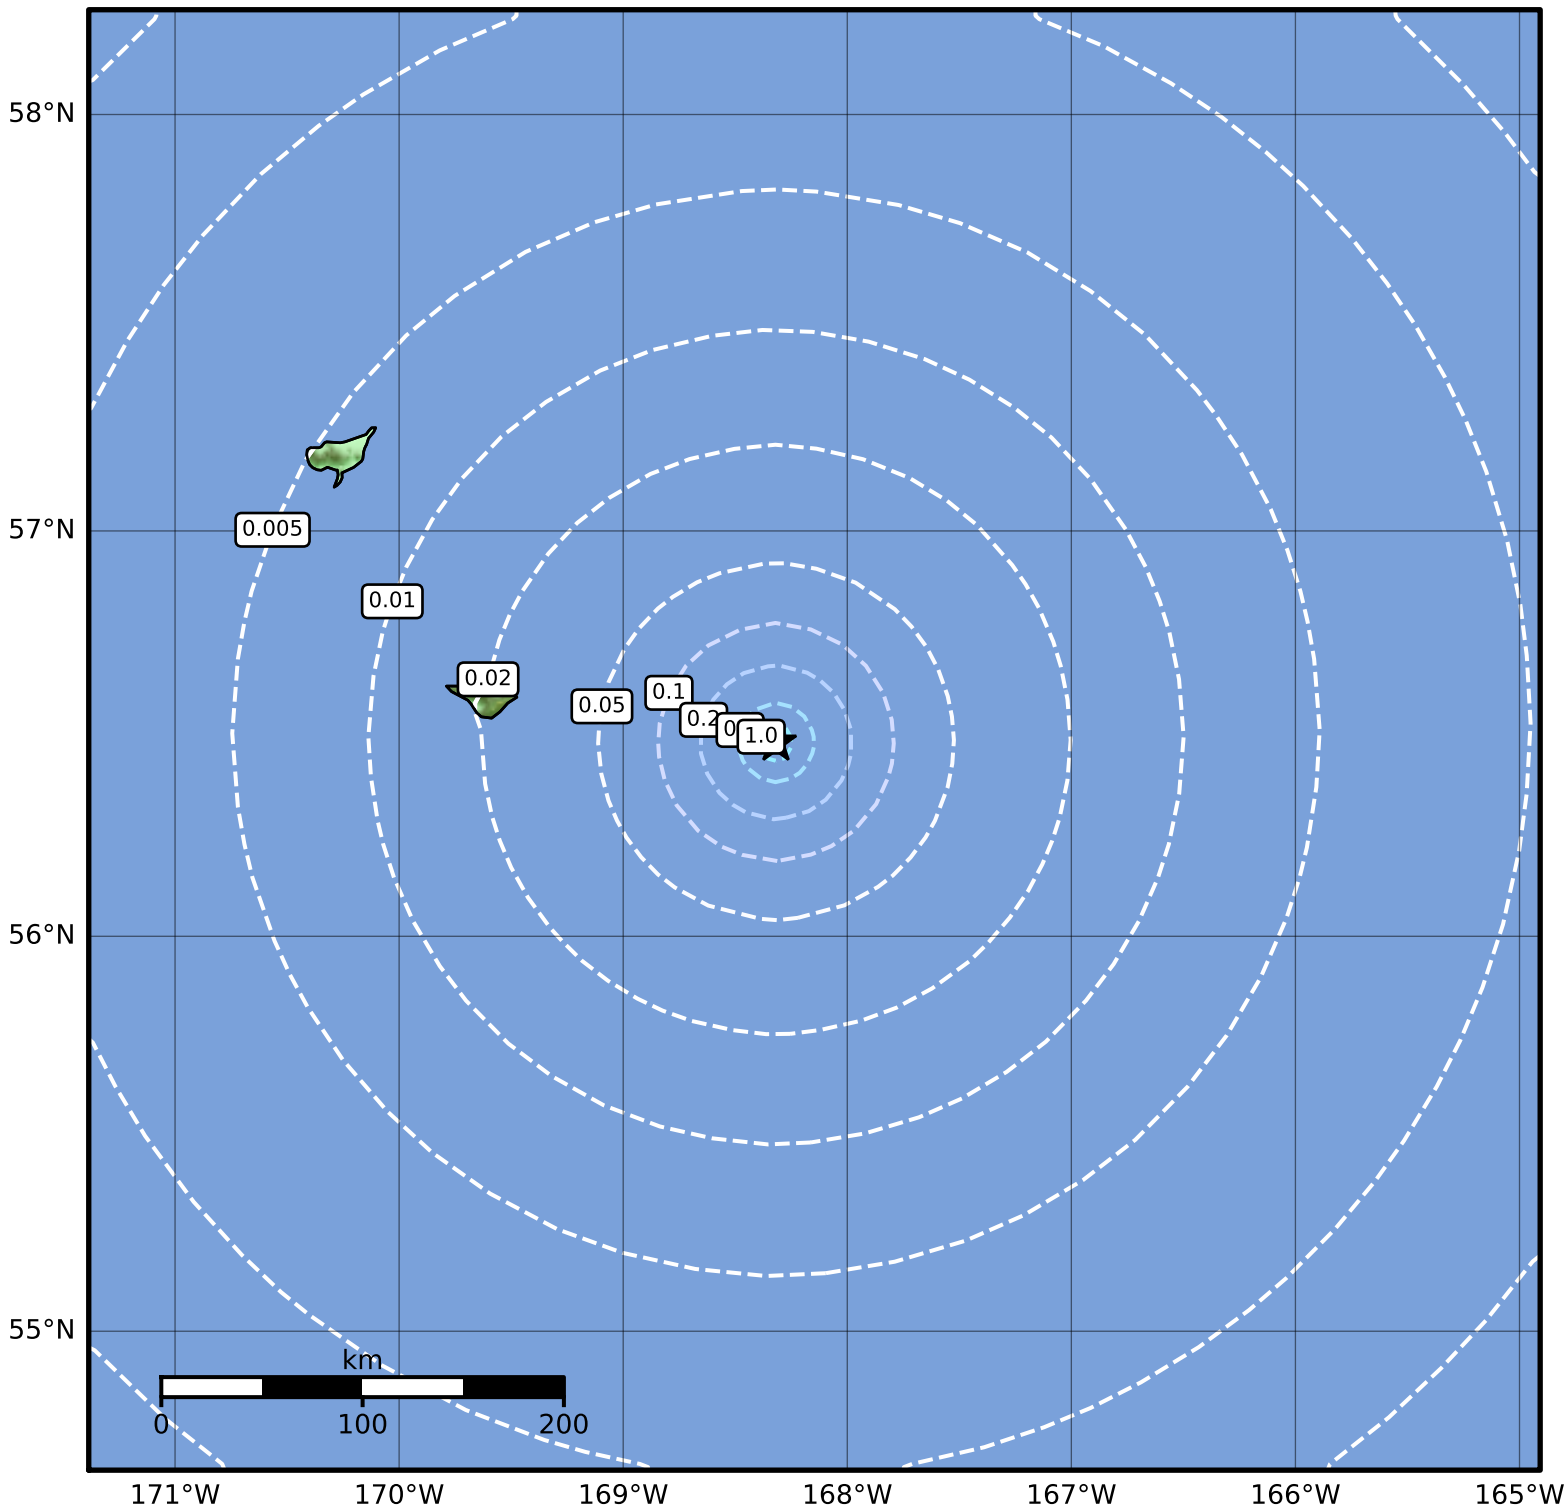

Peak Ground Acceleration Map Alaska Earthquake Center
 ShakeMap: 127 km (79 miles) SE of St. George
 Oct 31, 2023 10:15:04 UTC M3.6 N56.48 W168.32 Depth: 5.5km ID:ak023dyxf2nl

PGA (%g)	0.1	0.2	0.5	1	2	5	10	20	50	100	200

Scale based on Worden et al. (2012)

Version 2: Processed 2023-10-31T16:50:37Z

△ Seismic Instrument ○ Reported Intensity

★ Epicenter