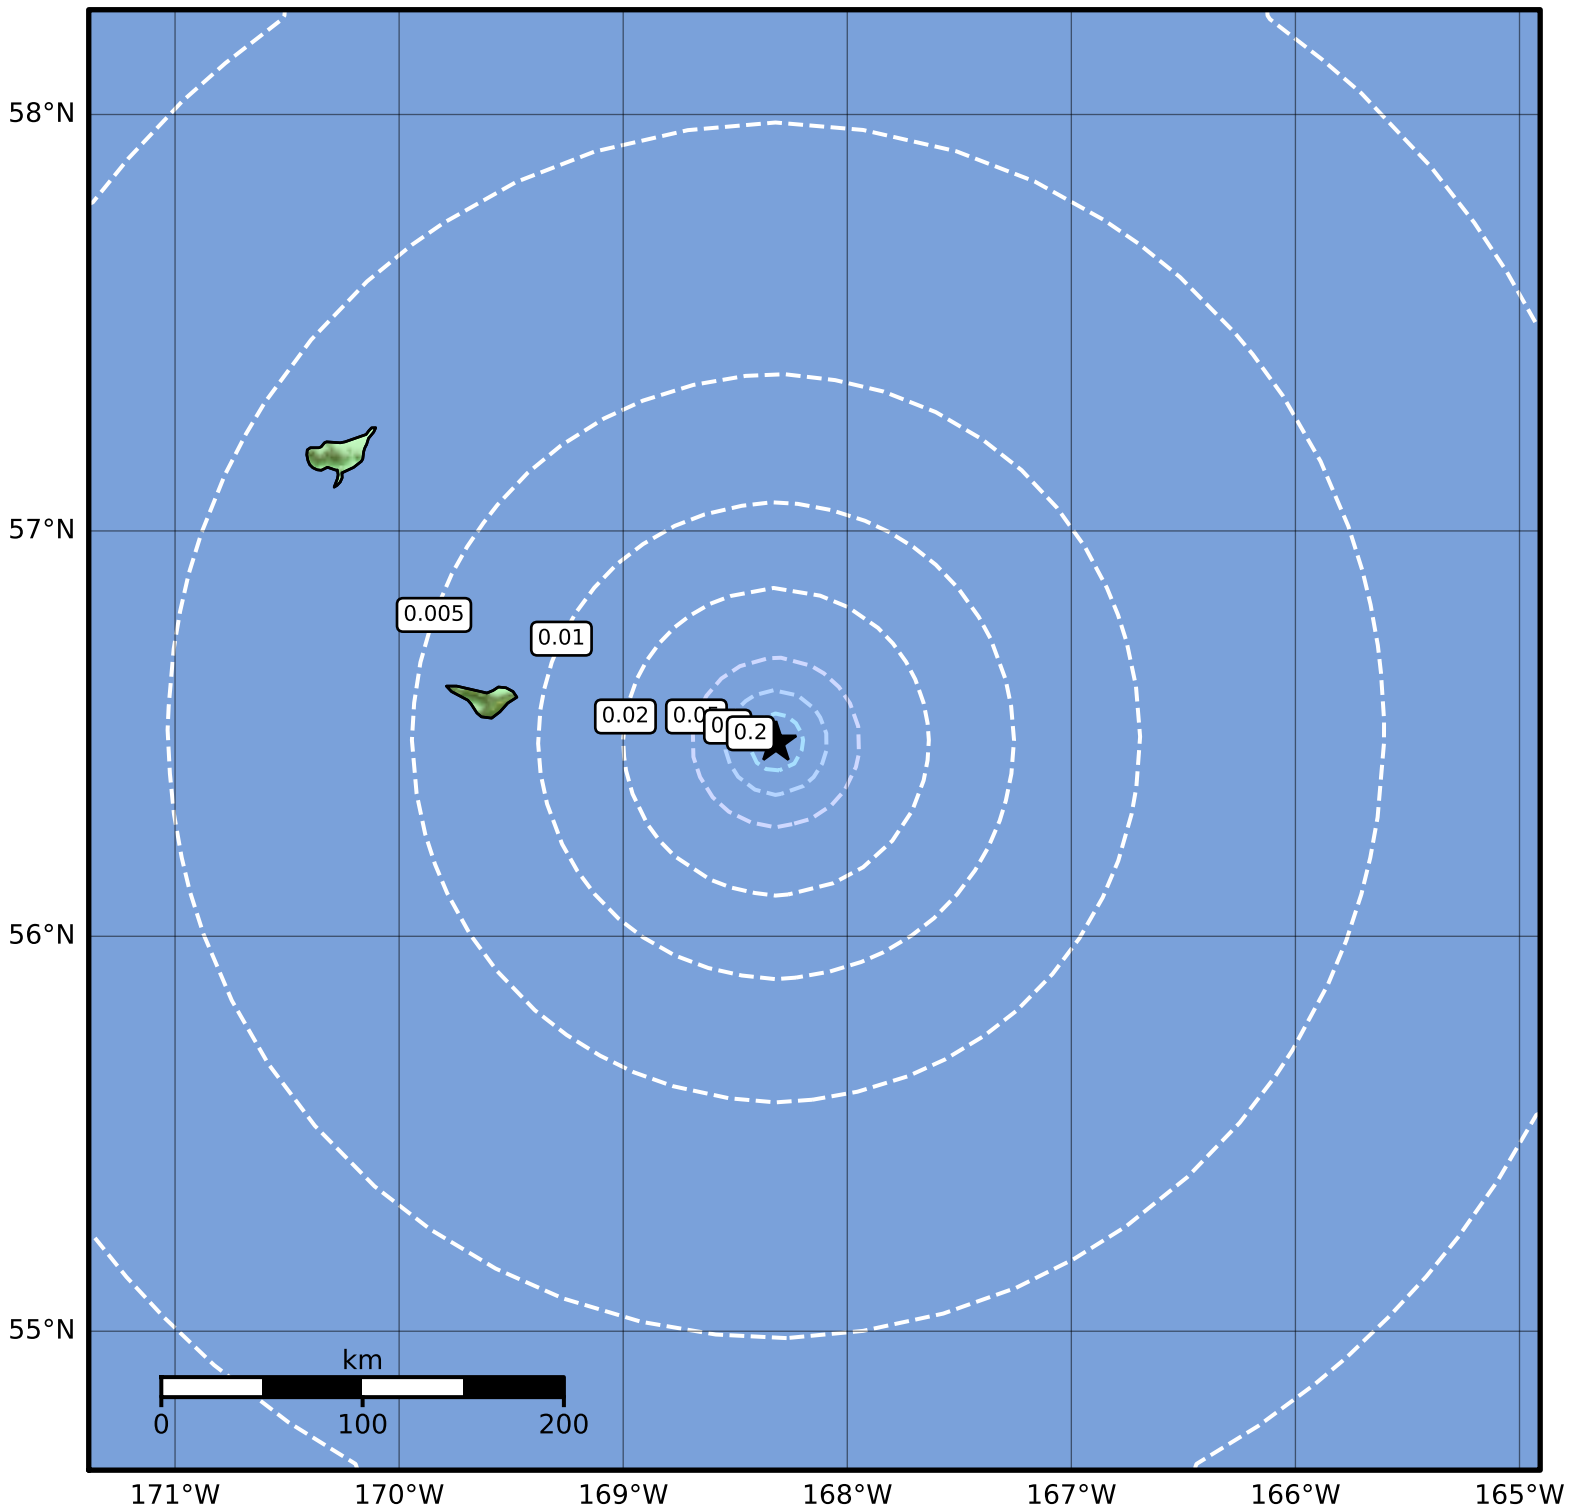

Peak Ground Velocity Map Alaska Earthquake Center
ShakeMap: 127 km (79 miles) SE of St. George
Oct 31, 2023 10:15:04 UTC M3.6 N56.48 W168.32 Depth: 5.5km ID:ak023dyxf2nl

Scale based on Worden et al. (2012)

Version 2: Processed 2023-10-31T16:50:37Z

△ Seismic Instrument ○ Reported Intensity

★ Epicenter