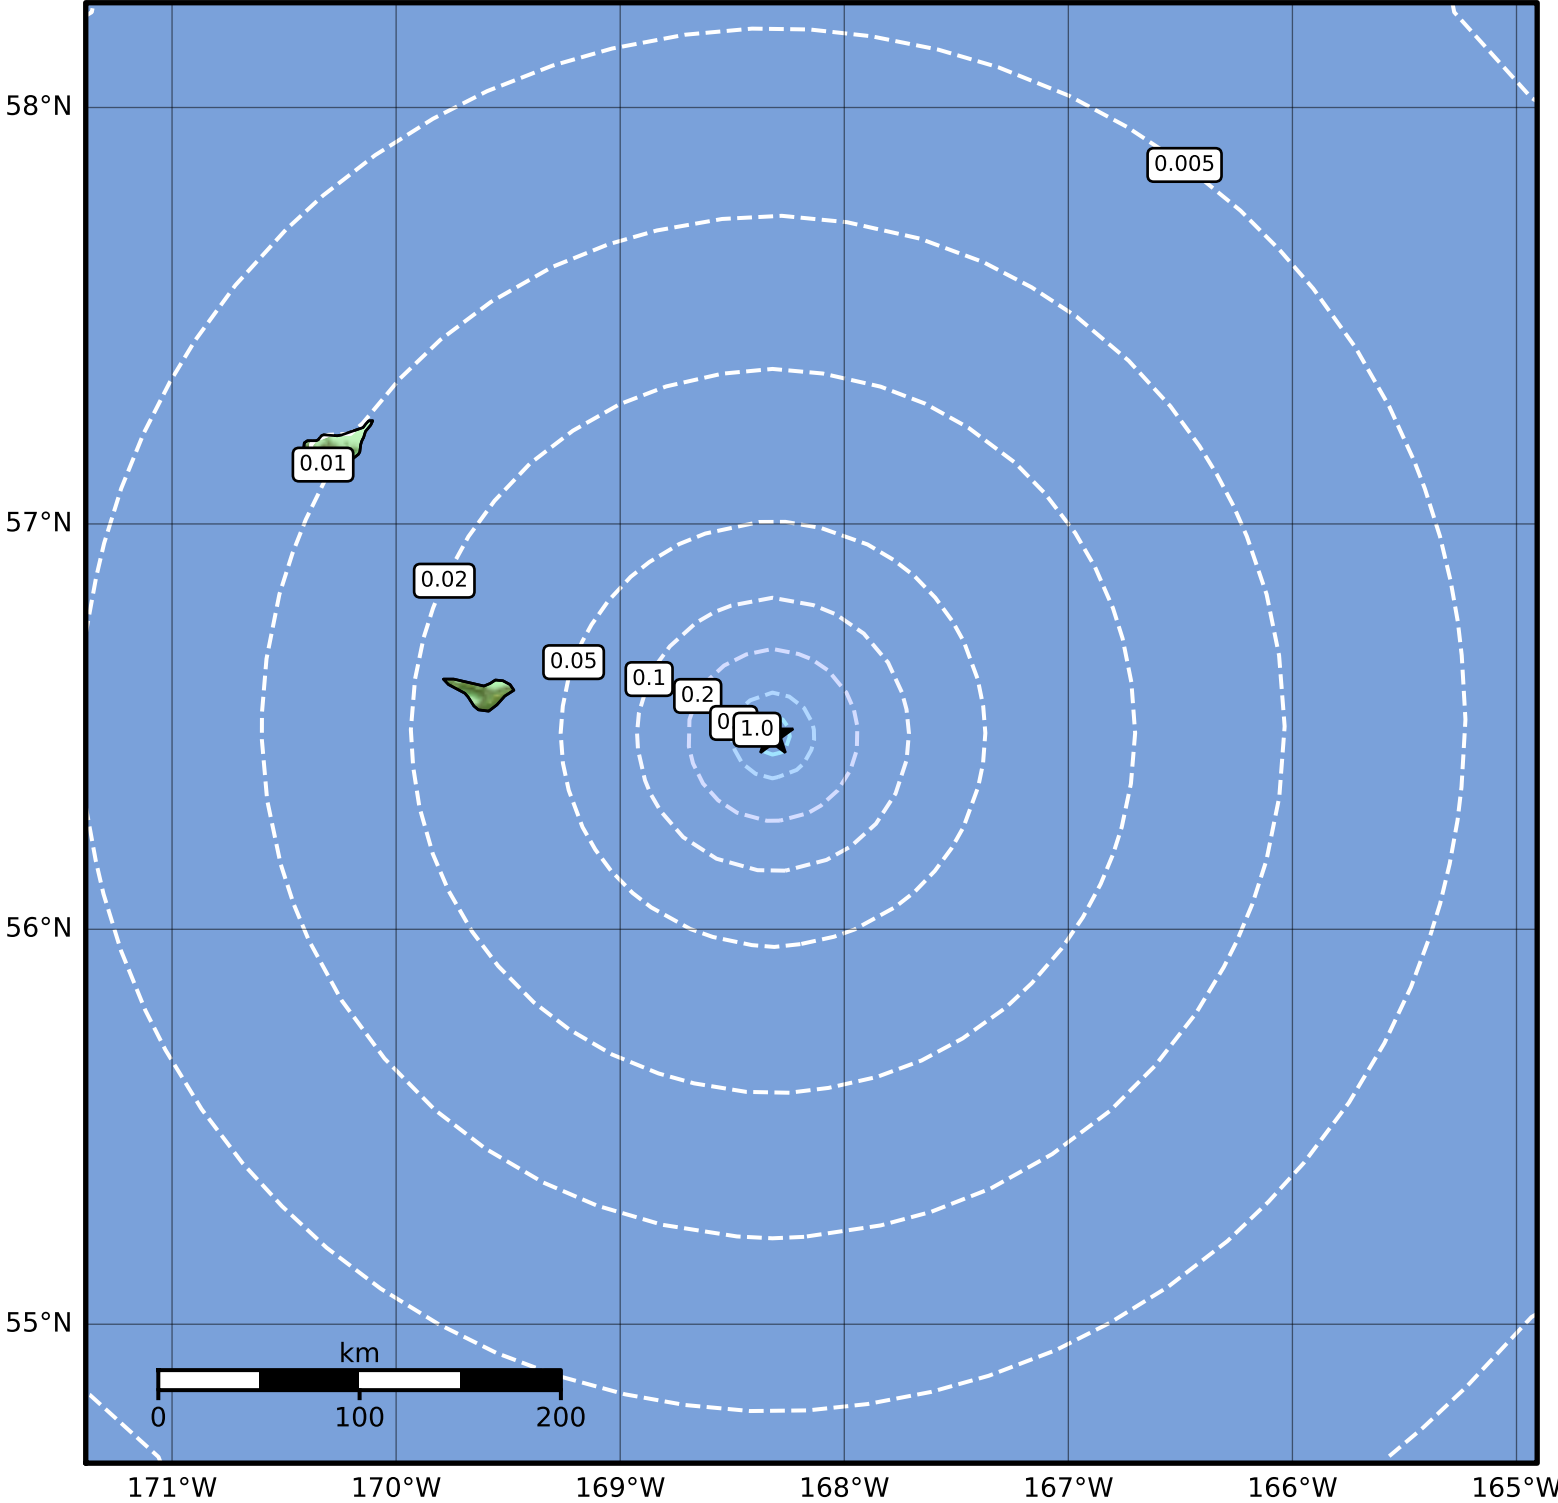

0.3 Second Peak Spectral Acceleration Map Alaska Earthquake Center  
 ShakeMap: 127 km (79 miles) SE of St. George  
 Oct 31, 2023 10:15:04 UTC M3.6 N56.48 W168.32 Depth: 5.5km ID:ak023dyxf2nl

SA(0.3) (%g)	0.1	0.2	0.5	1	2	5	10	20	50	100	200
--------------	-----	-----	-----	---	---	---	----	----	----	-----	-----

Scale based on Worden et al. (2012)  
 △ Seismic Instrument    ○ Reported Intensity

★ Epicenter

Version 2: Processed 2023-10-31T16:50:37Z