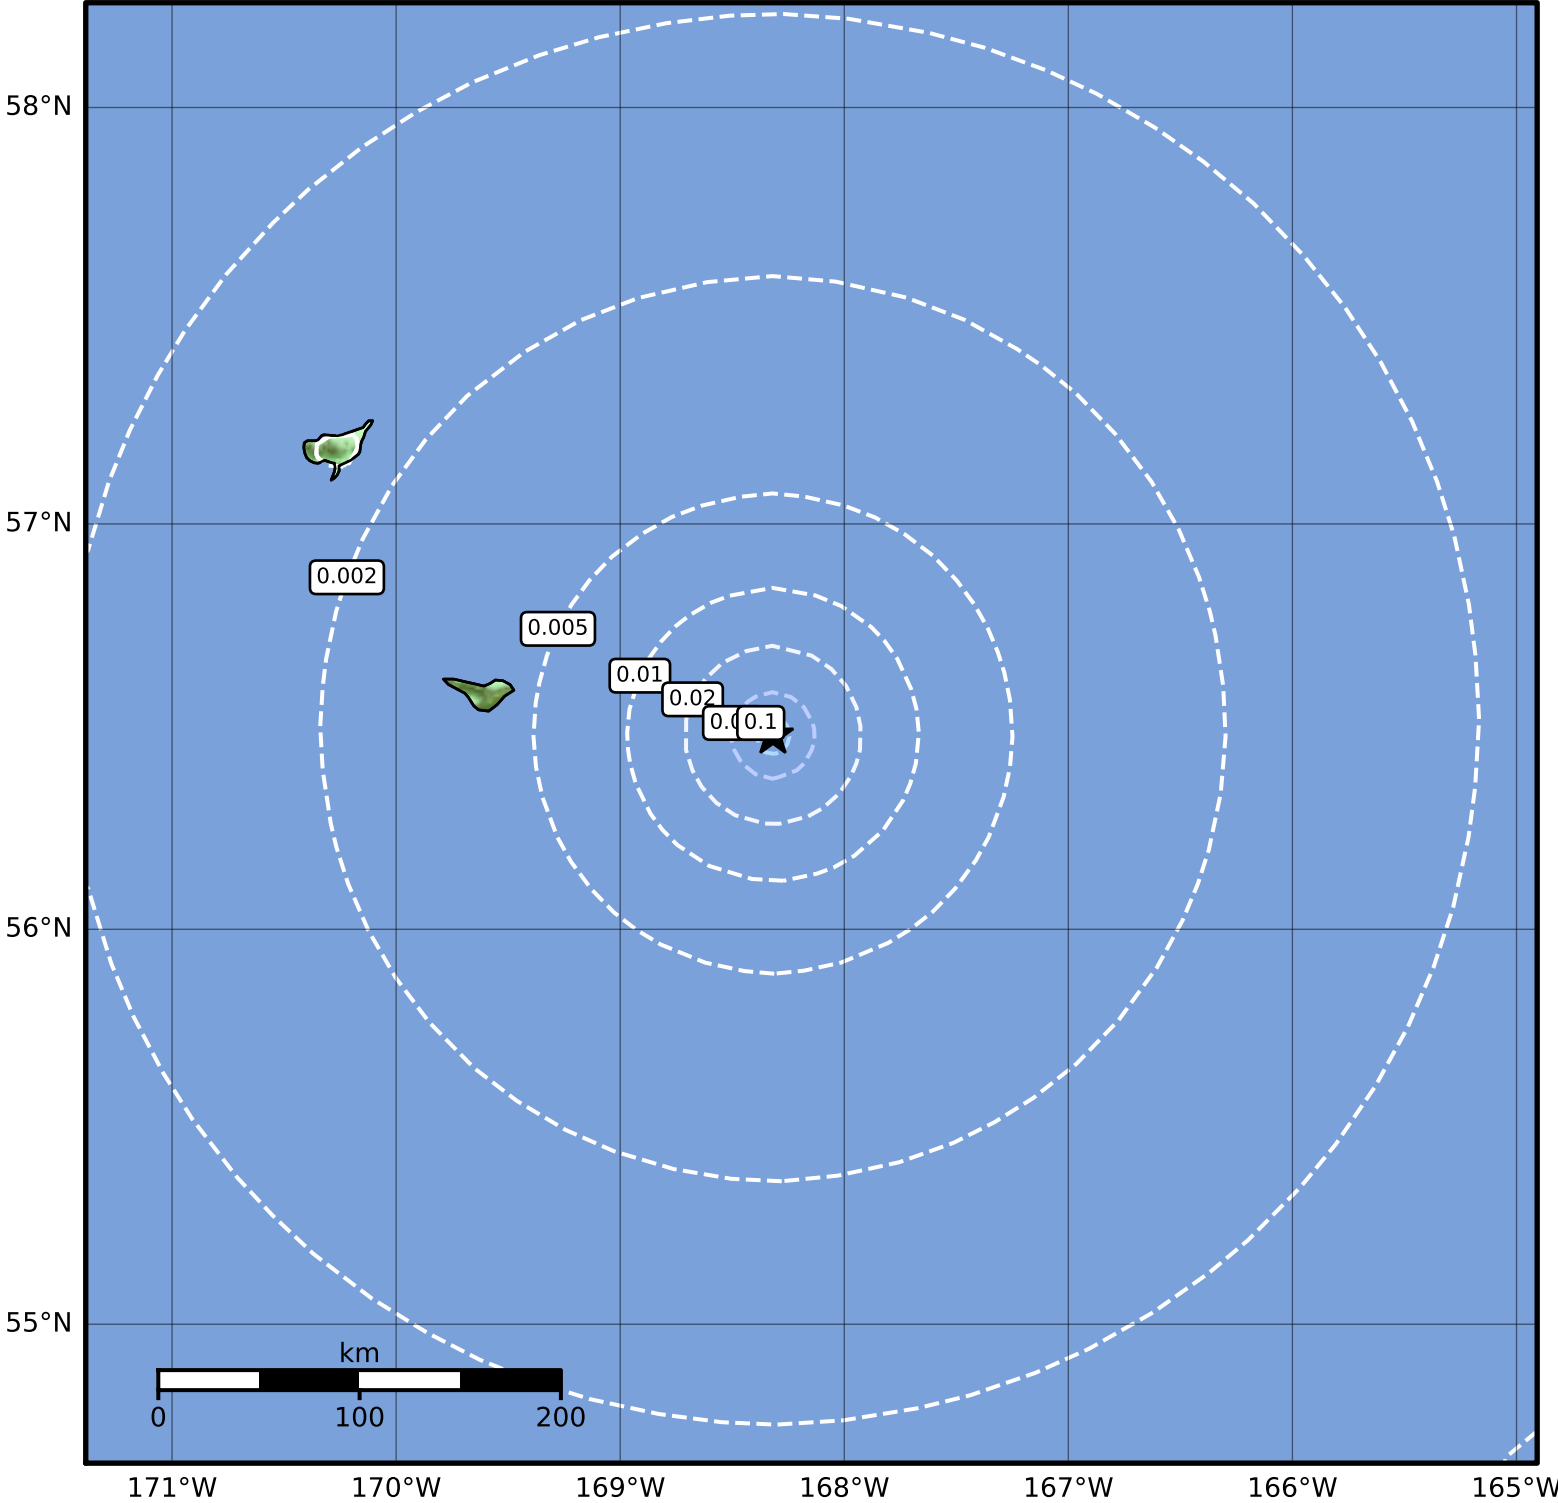

1.0 Second Peak Spectral Acceleration Map Alaska Earthquake Center
 ShakeMap: 127 km (79 miles) SE of St. George
 Oct 31, 2023 10:15:04 UTC M3.6 N56.48 W168.32 Depth: 5.5km ID:ak023dyxf2nl

| SA(1.0) (%g) | 0.1 | 0.2 | 0.5 | 1 | 2 | 5 | 10 | 20 | 50 | 100 | 200 |
|--------------|-----|-----|-----|---|---|---|----|----|----|-----|-----|
| | 0.1 | 0.2 | 0.5 | 1 | 2 | 5 | 10 | 20 | 50 | 100 | 200 |

Scale based on Worden et al. (2012)

Version 2: Processed 2023-10-31T16:50:37Z

△ Seismic Instrument ○ Reported Intensity ★ Epicenter