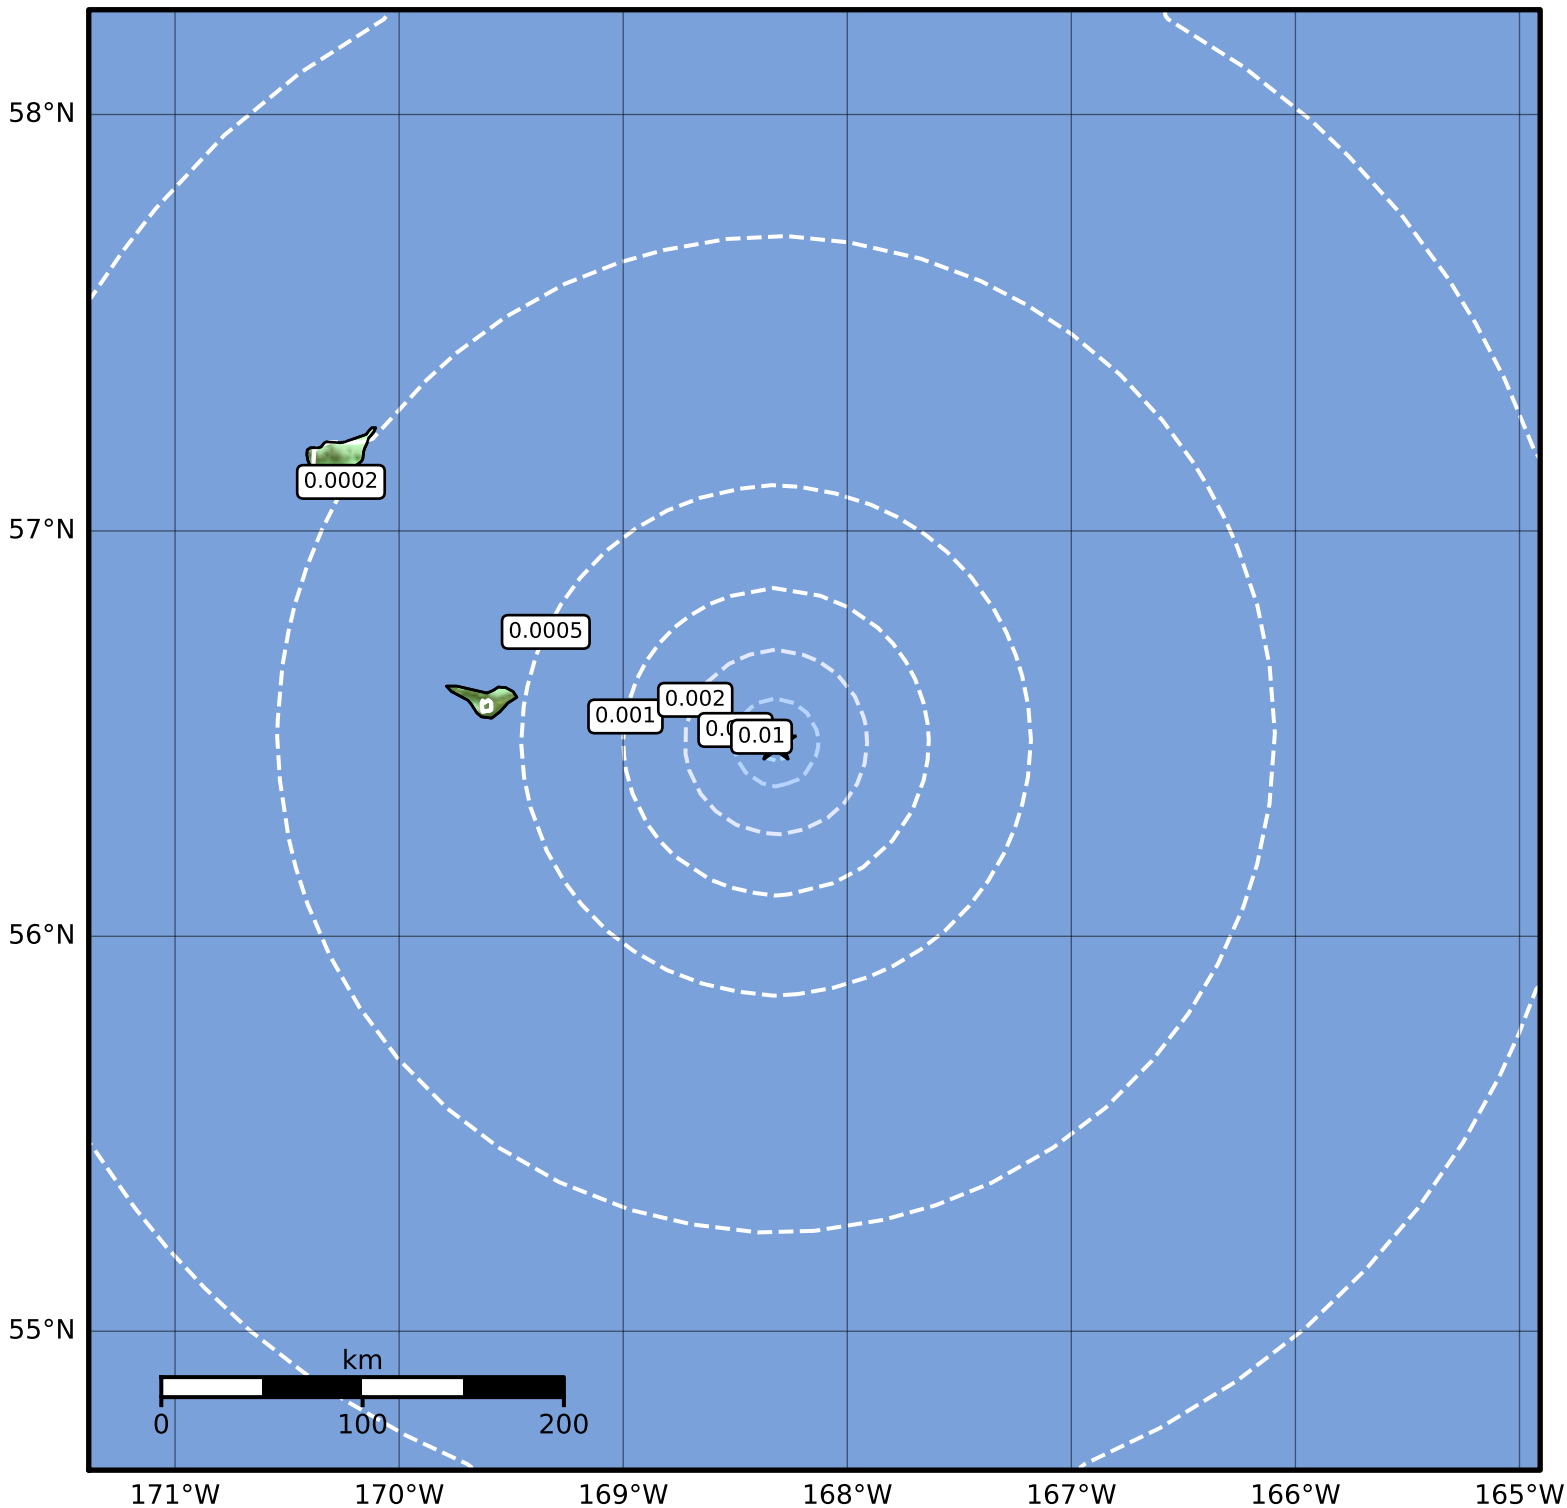

3.0 Second Peak Spectral Acceleration Map Alaska Earthquake Center
ShakeMap: 127 km (79 miles) SE of St. George
Oct 31, 2023 10:15:04 UTC M3.6 N56.48 W168.32 Depth: 5.5km ID:ak023dyxf2nl

Scale based on Worden et al. (2012)

Version 2: Processed 2023-10-31T16:50:37Z

△ Seismic Instrument ○ Reported Intensity

★ Epicenter