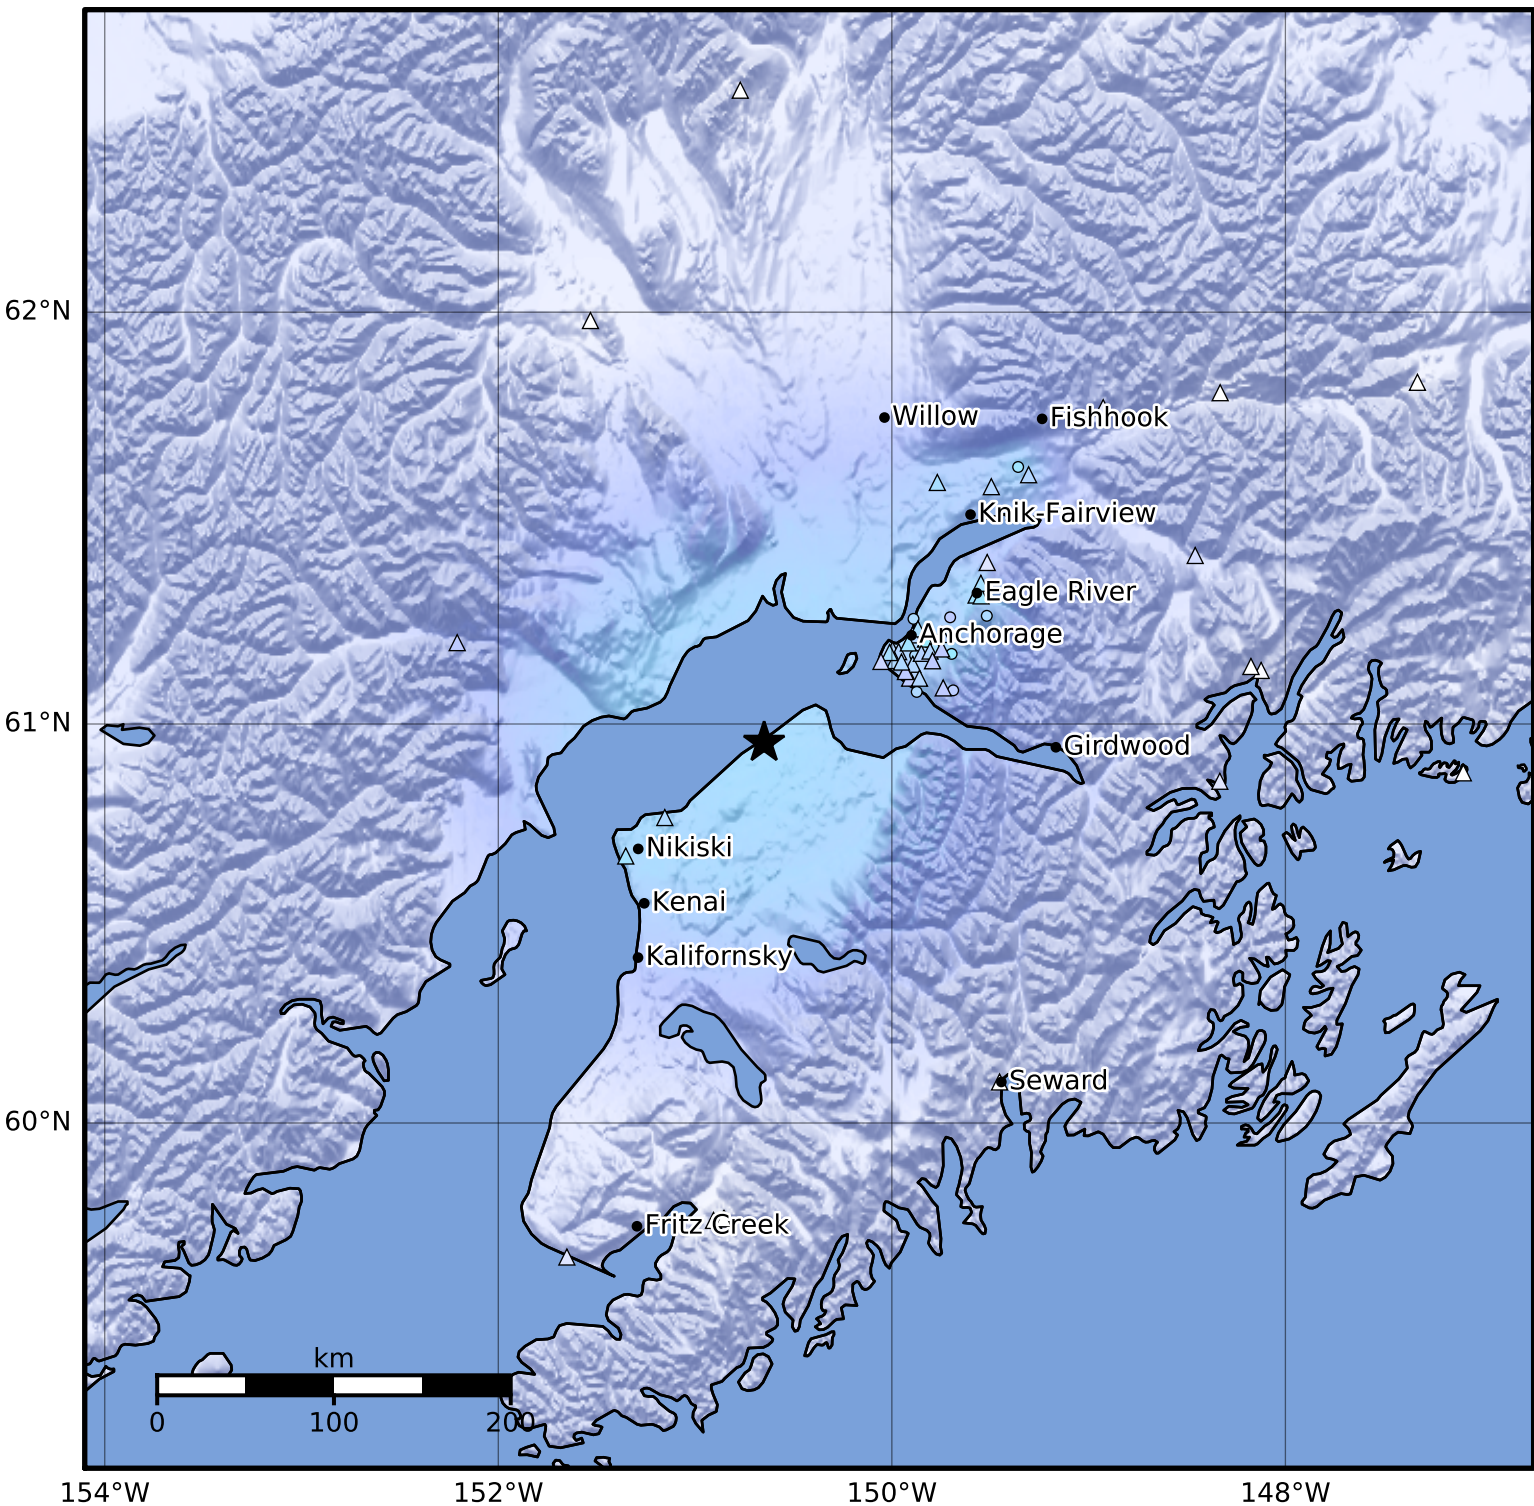

Macroseismic Intensity Map Alaska Earthquake Center
 ShakeMap: 29 km (18 miles) ESE of Tyonek
 Oct 31, 2023 23:12:35 UTC M4.0 N60.95 W150.65 Depth: 44.5km ID:ak023dz554ac

SHAKING	Not felt	Weak	Light	Moderate	Strong	Very strong	Severe	Violent	Extreme
DAMAGE	None	None	None	Very light	Light	Moderate	Moderate/heavy	Heavy	Very heavy
PGA(%g)	<0.0464	0.297	2.76	6.2	11.5	21.5	40.1	74.7	>139
PGV(cm/s)	<0.0215	0.135	1.41	4.65	9.64	20	41.4	85.8	>178
INTENSITY	I	II-III	IV	V	VI	VII	VIII	IX	X+