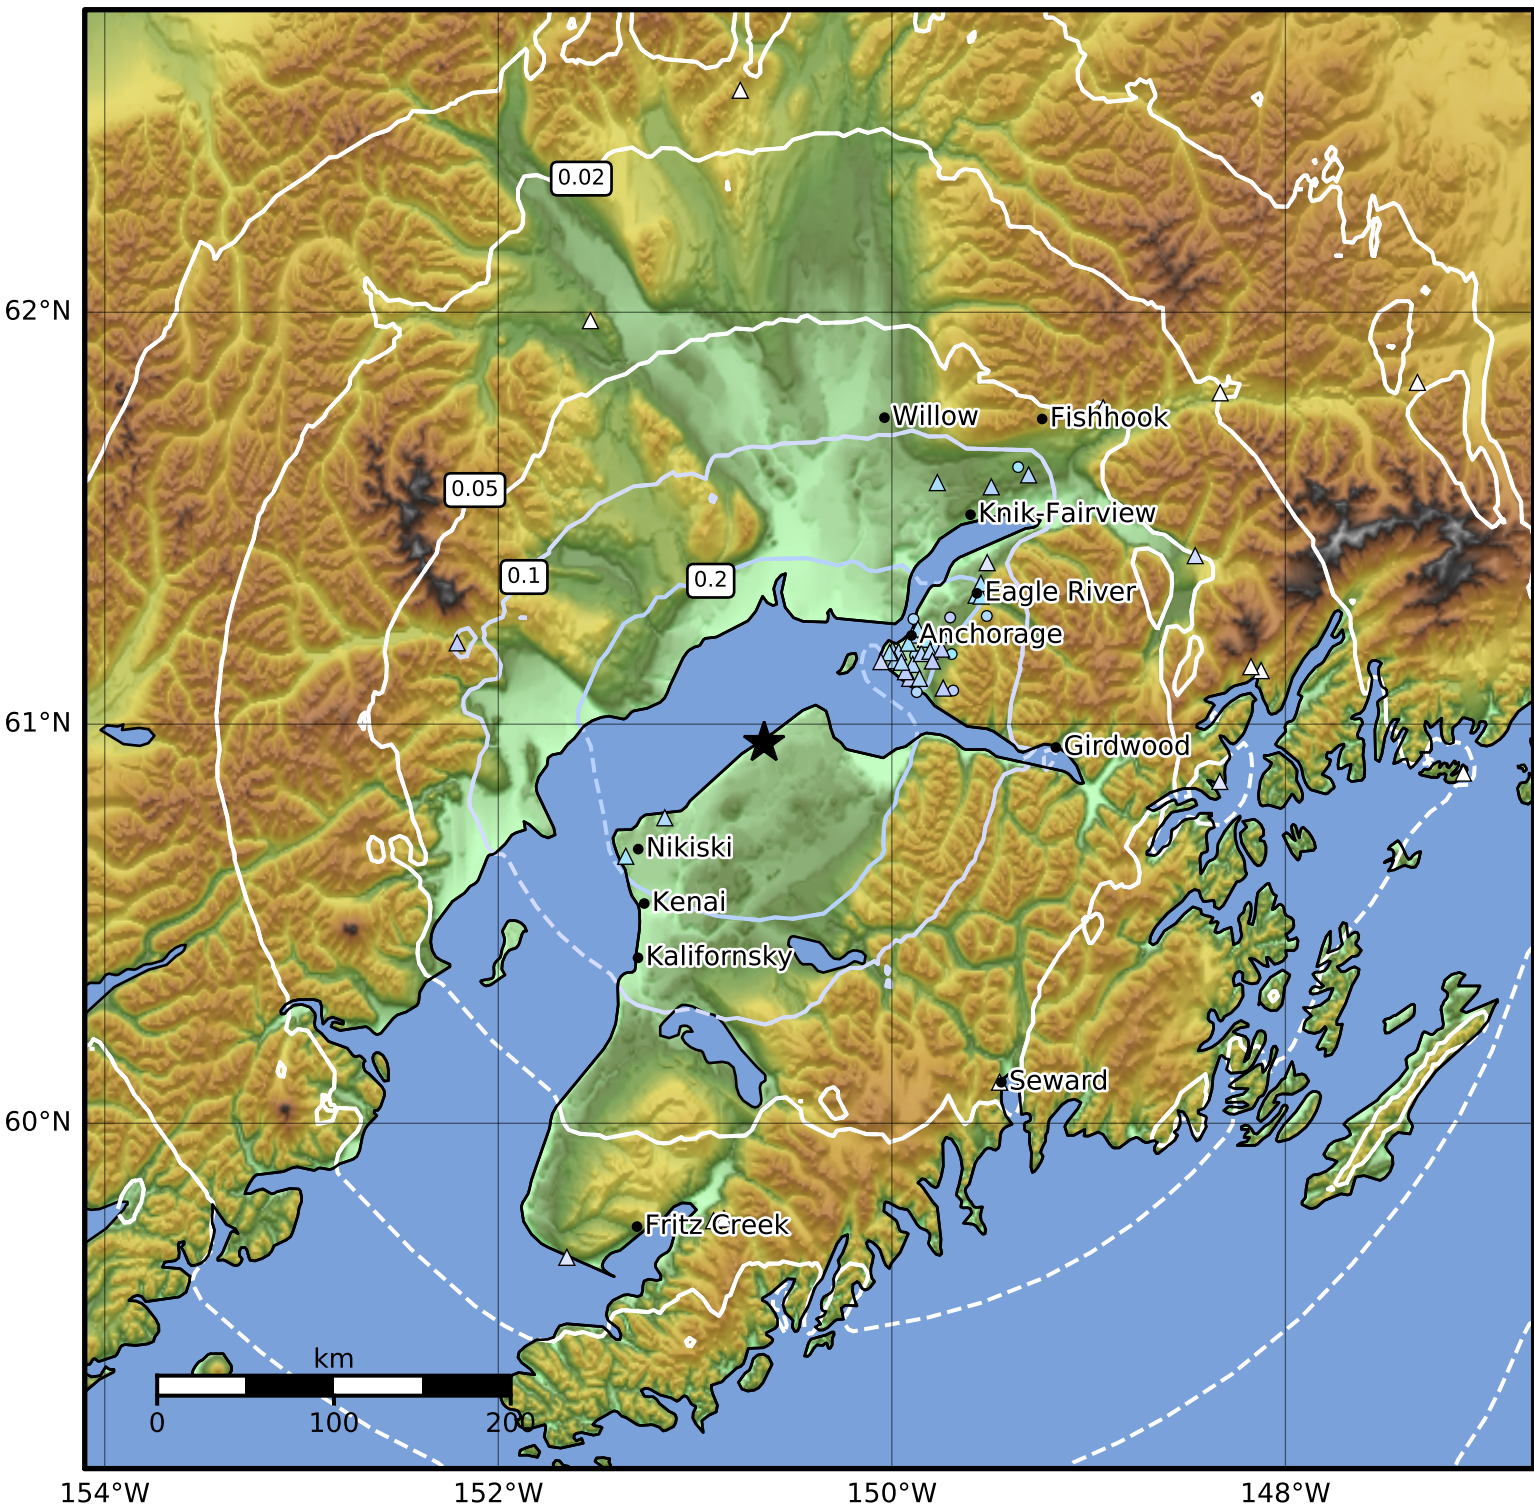

Peak Ground Acceleration Map Alaska Earthquake Center
 ShakeMap: 29 km (18 miles) ESE of Tyonek
 Oct 31, 2023 23:12:35 UTC M4.0 N60.95 W150.65 Depth: 44.5km ID:ak023dz554ac

PGA (%g)	0.1	0.2	0.5	1	2	5	10	20	50	100	200
----------	-----	-----	-----	---	---	---	----	----	----	-----	-----

Scale based on Worden et al. (2012)

Version 2: Processed 2023-10-31T23:45:15Z

△ Seismic Instrument ○ Reported Intensity ★ Epicenter