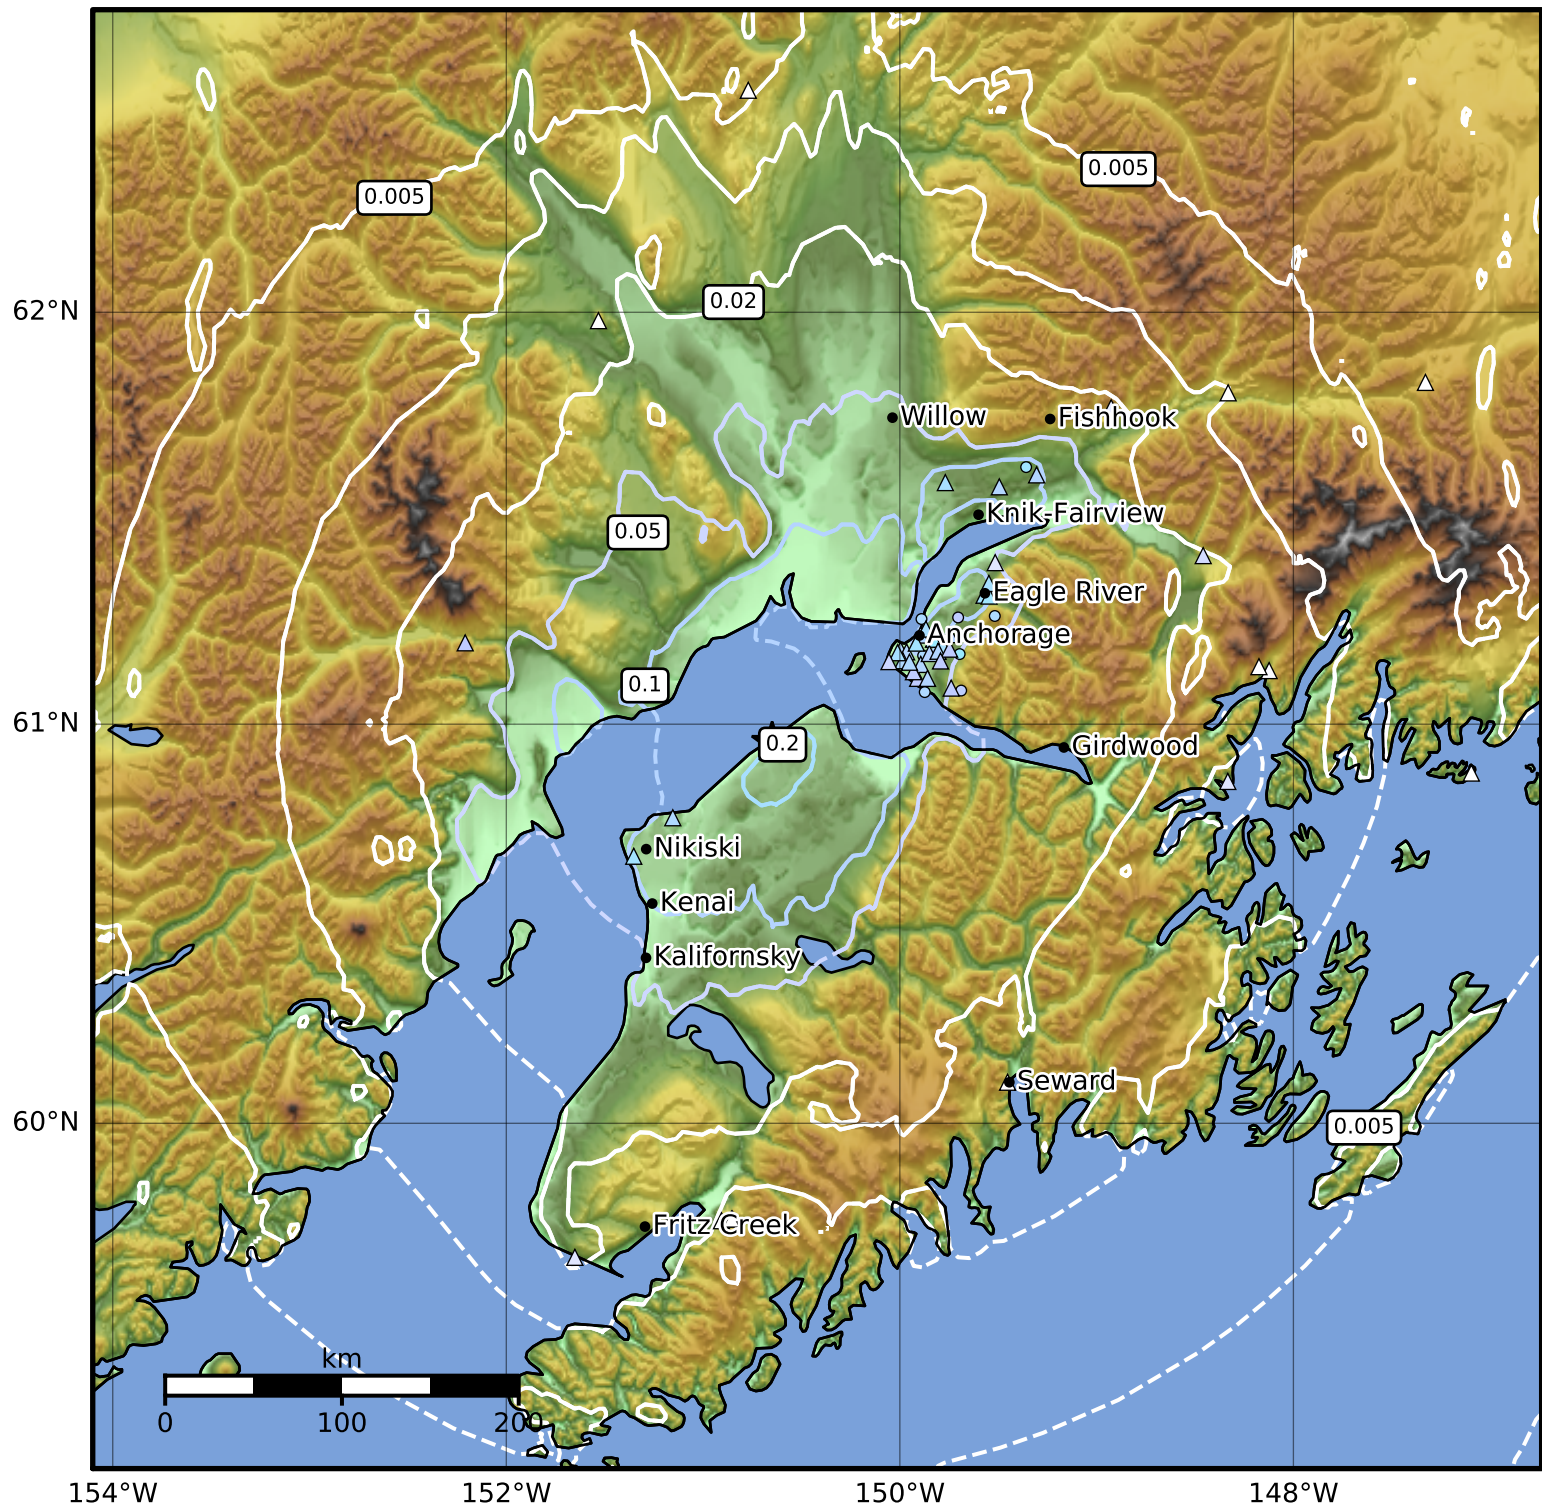

Peak Ground Velocity Map Alaska Earthquake Center
 ShakeMap: 29 km (18 miles) ESE of Tyonek
 Oct 31, 2023 23:12:35 UTC M4.0 N60.95 W150.65 Depth: 44.5km ID:ak023dz554ac

PGV (cm/s)	0.1	0.2	0.5	1	2	5	10	20	50	100	200
------------	-----	-----	-----	---	---	---	----	----	----	-----	-----

Scale based on Worden et al. (2012)

Version 2: Processed 2023-10-31T23:45:15Z

△ Seismic Instrument ○ Reported Intensity ★ Epicenter