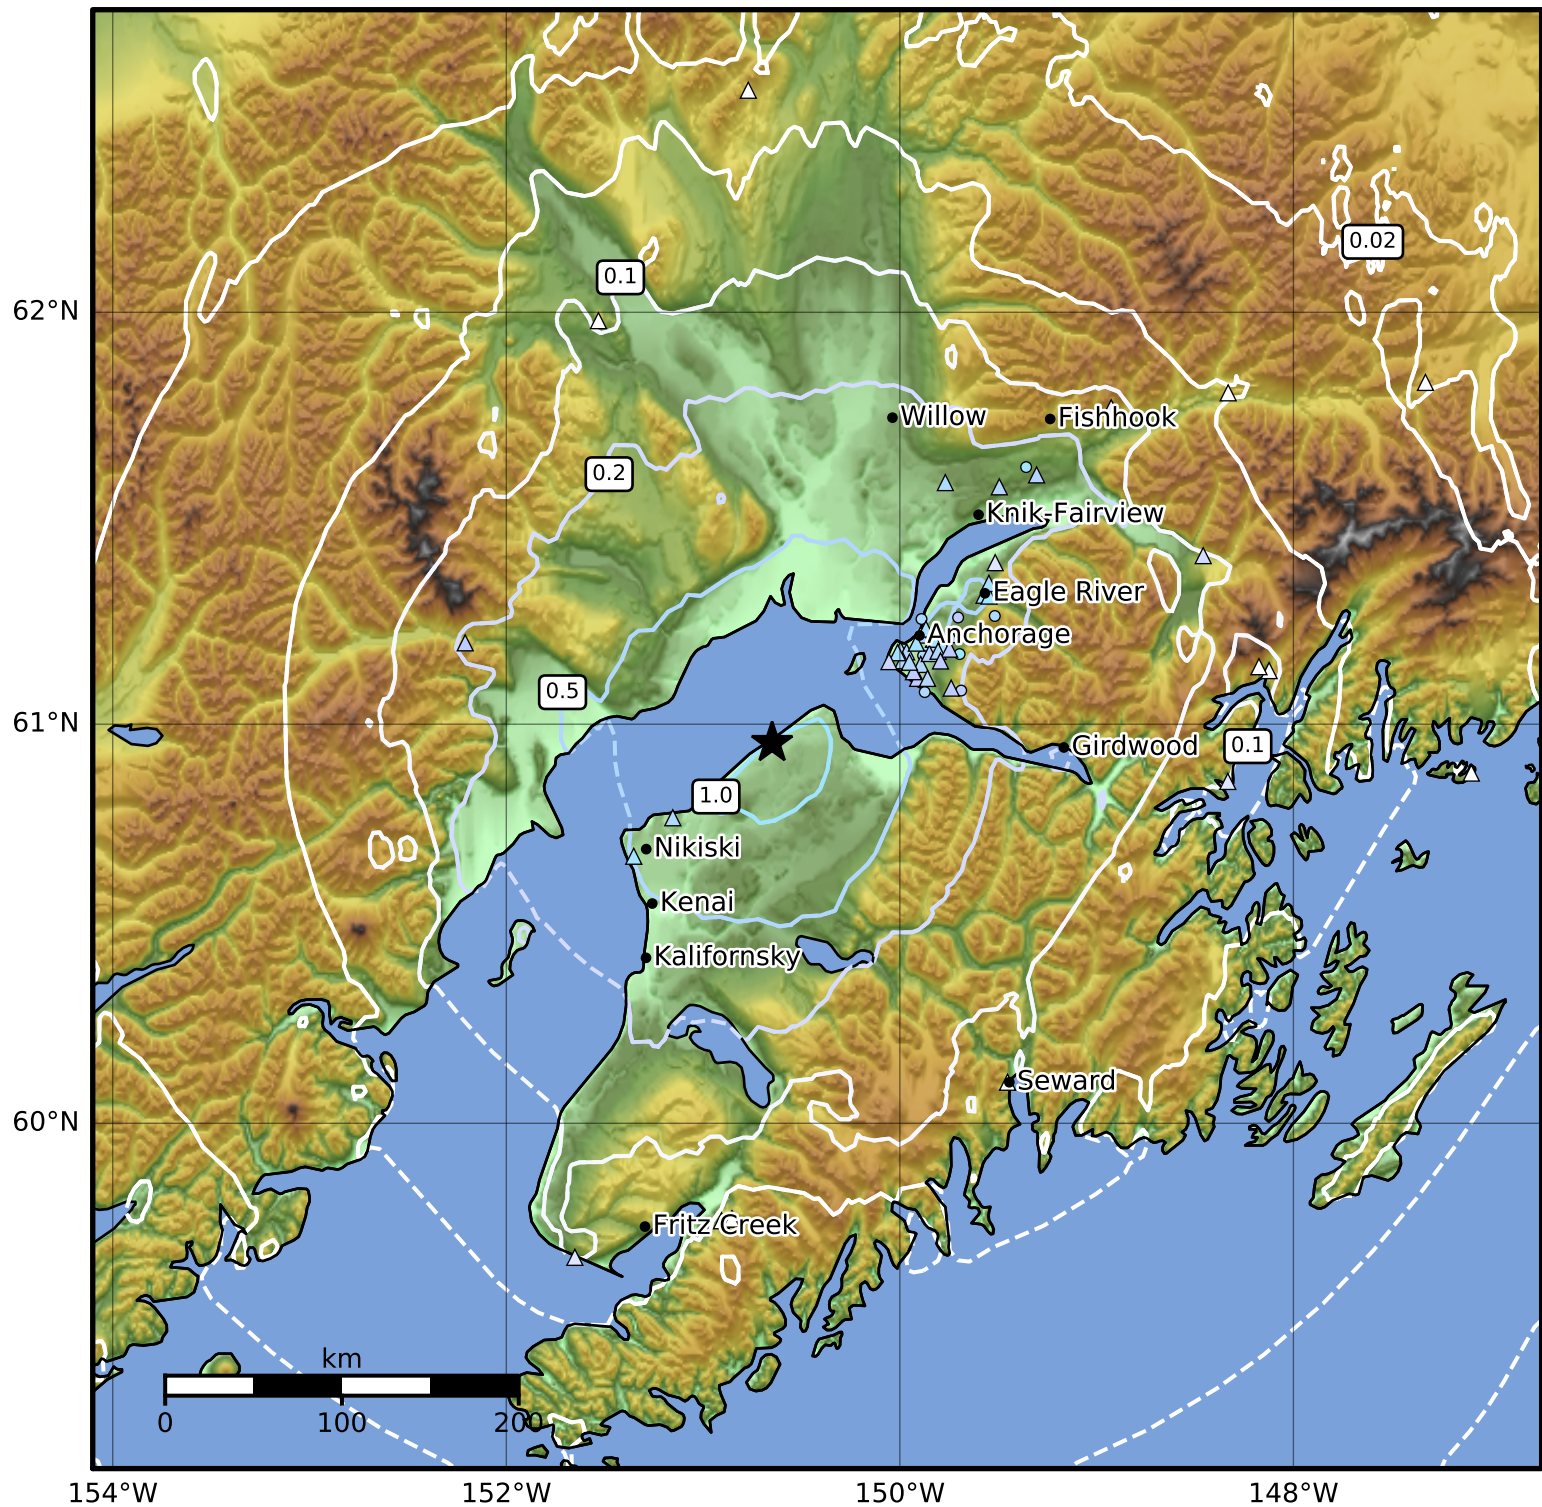

0.3 Second Peak Spectral Acceleration Map Alaska Earthquake Center  
 ShakeMap: 29 km (18 miles) ESE of Tyonek  
 Oct 31, 2023 23:12:35 UTC M4.0 N60.95 W150.65 Depth: 44.5km ID:ak023dz554ac

SA(0.3) (%g)	0.1	0.2	0.5	1	2	5	10	20	50	100	200
--------------	-----	-----	-----	---	---	---	----	----	----	-----	-----

Scale based on Worden et al. (2012)

Version 2: Processed 2023-10-31T23:45:15Z

△ Seismic Instrument ○ Reported Intensity

★ Epicenter