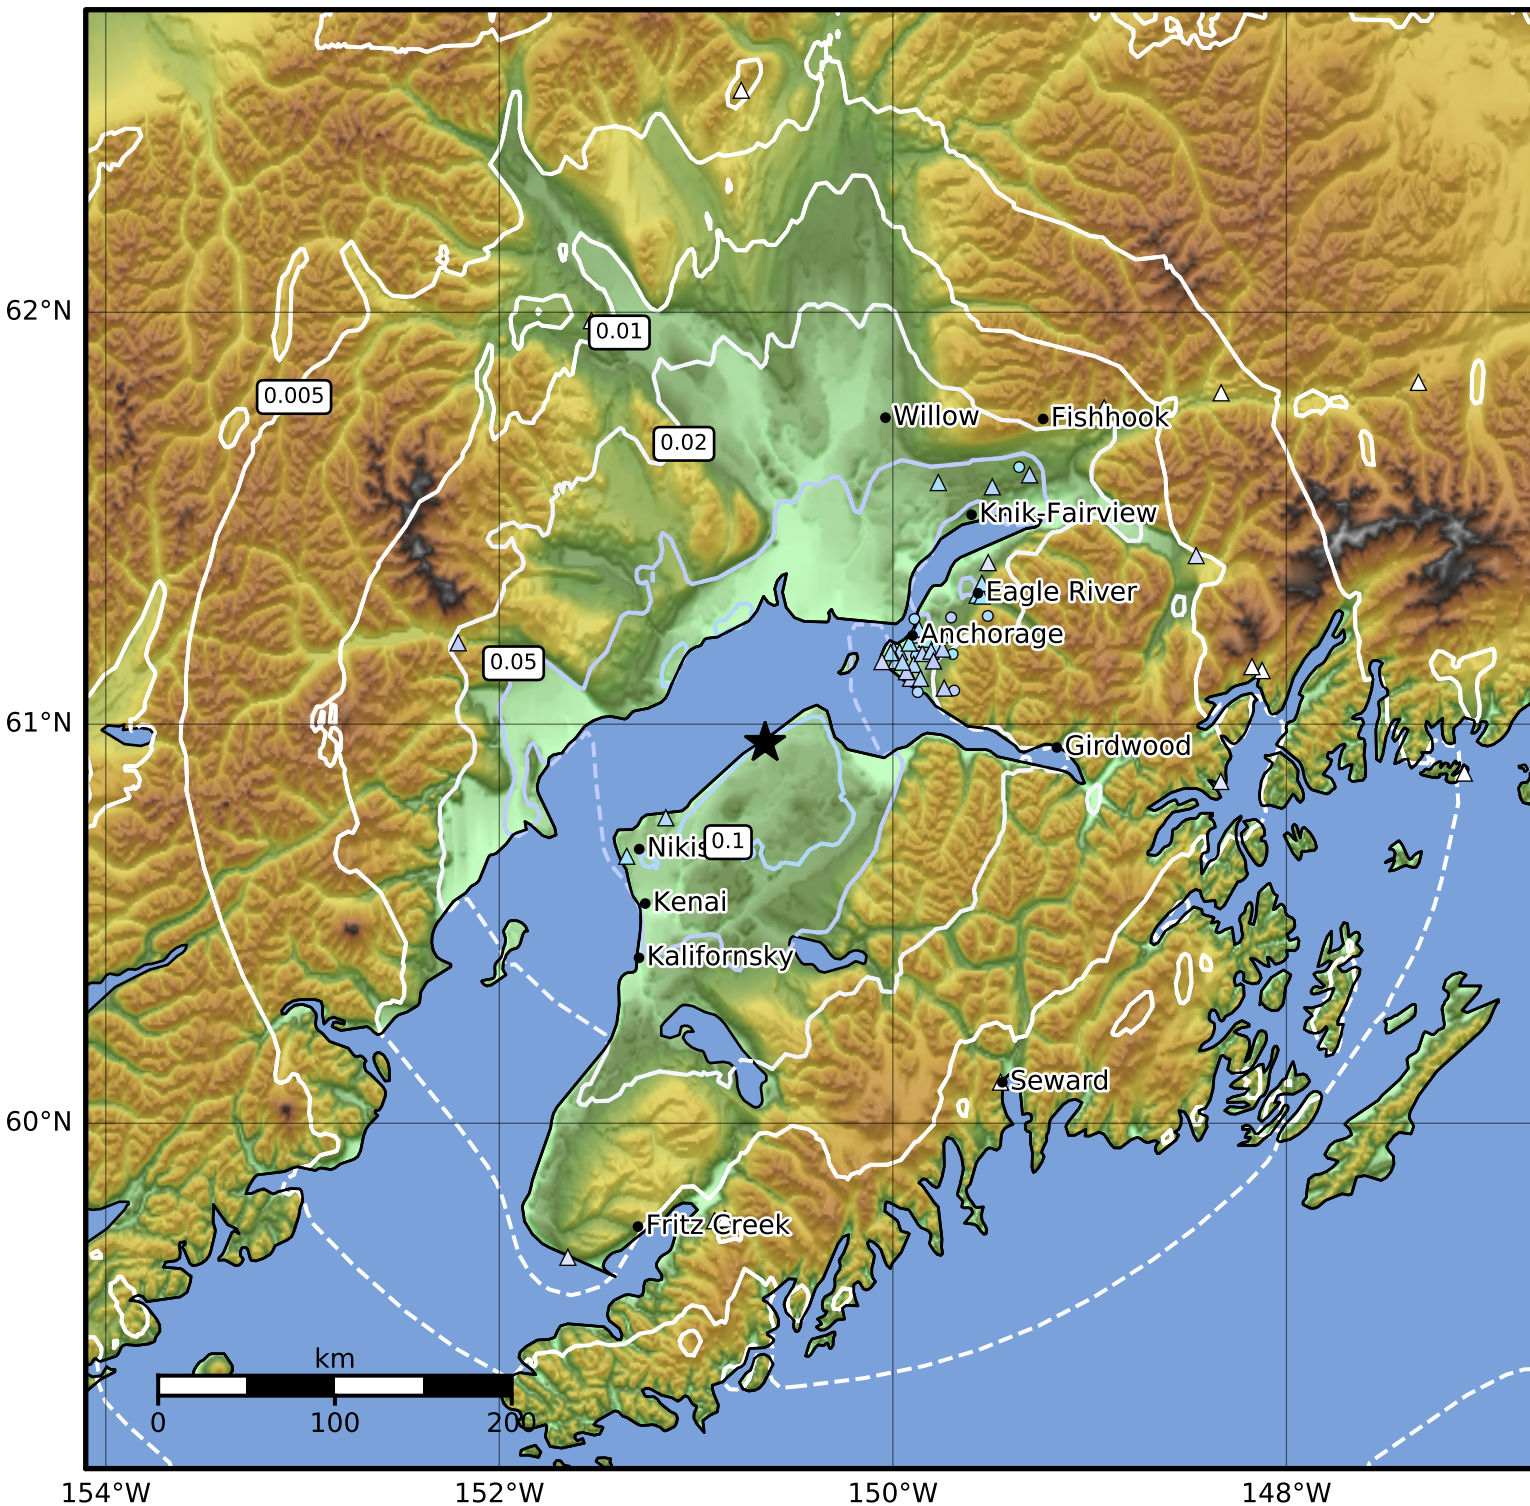

1.0 Second Peak Spectral Acceleration Map Alaska Earthquake Center
 ShakeMap: 29 km (18 miles) ESE of Tyonek
 Oct 31, 2023 23:12:35 UTC M4.0 N60.95 W150.65 Depth: 44.5km ID:ak023dz554ac

SA(1.0) (%g)	0.1	0.2	0.5	1	2	5	10	20	50	100	200
--------------	-----	-----	-----	---	---	---	----	----	----	-----	-----

Scale based on Worden et al. (2012)

Version 2: Processed 2023-10-31T23:45:15Z

△ Seismic Instrument ○ Reported Intensity

★ Epicenter