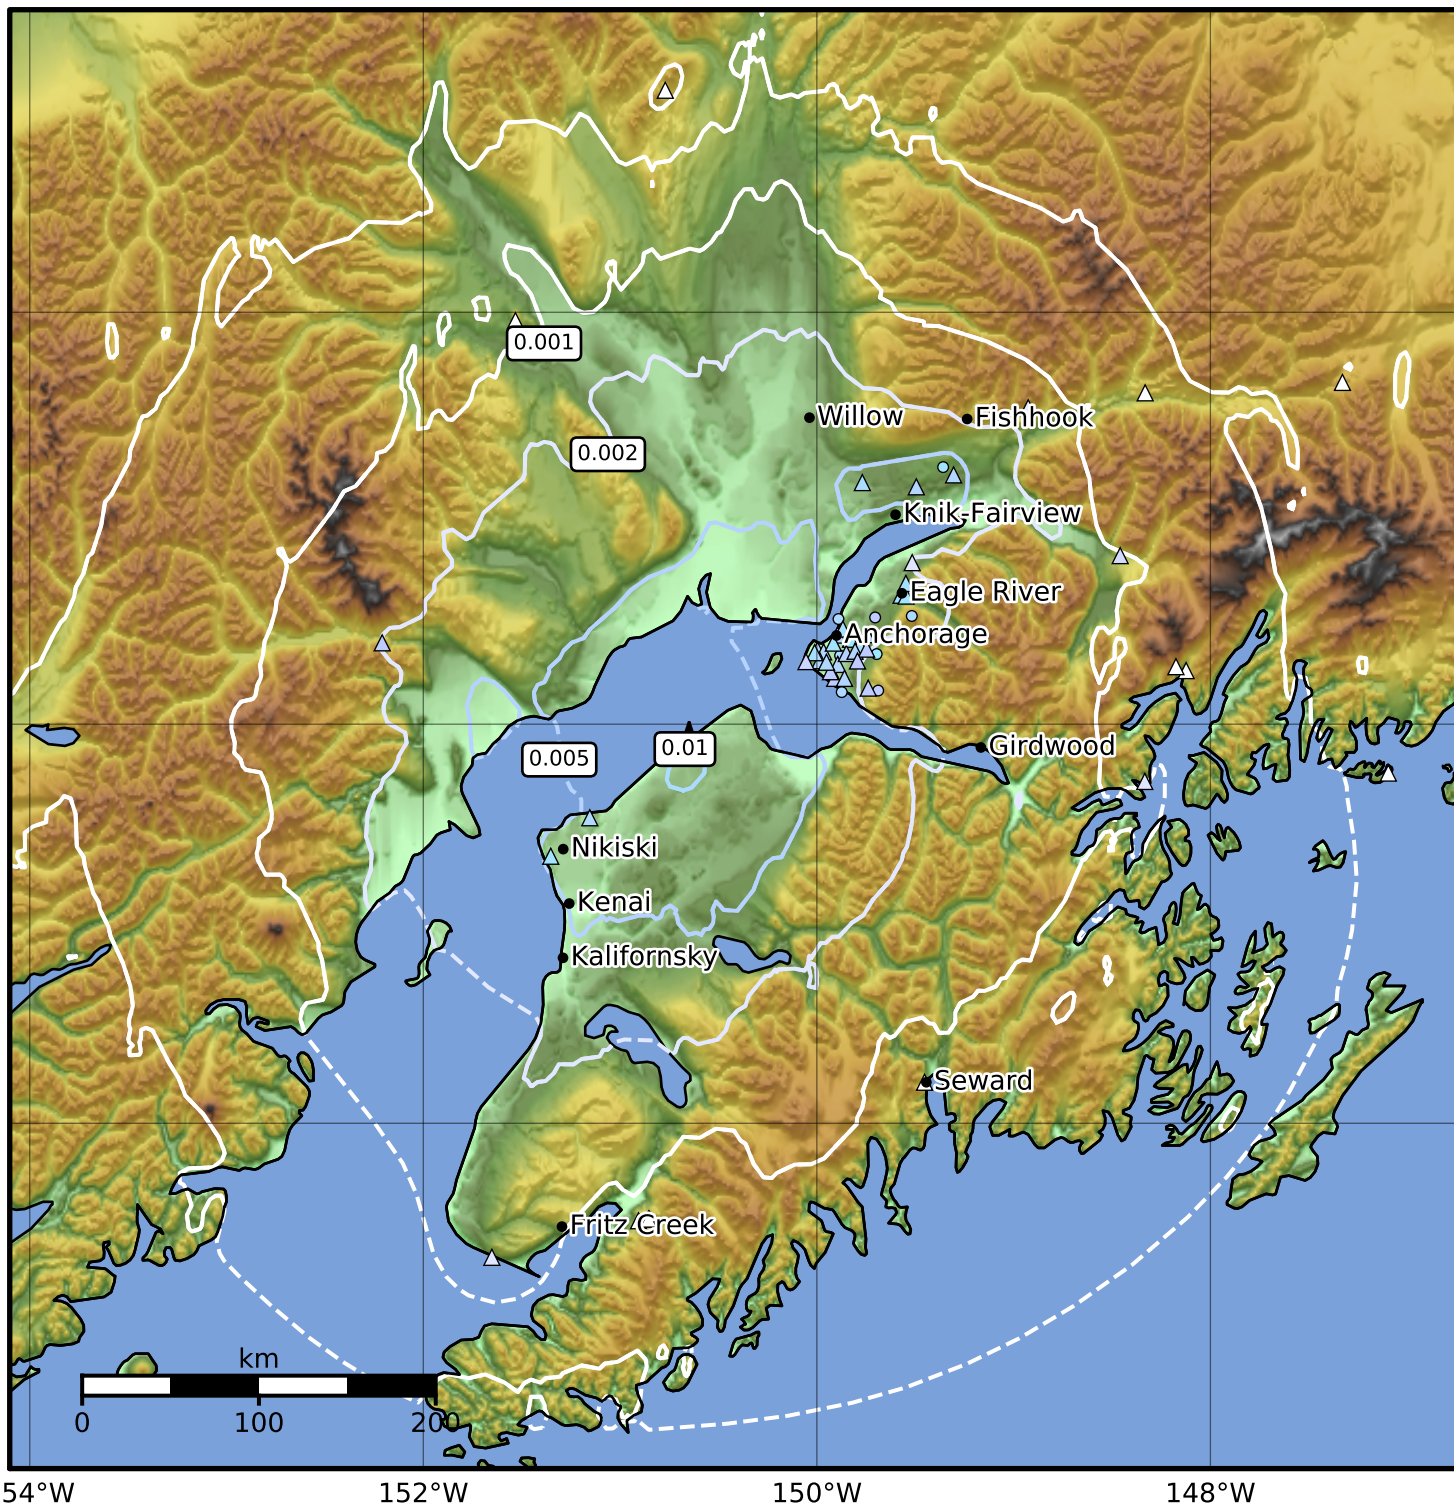

3.0 Second Peak Spectral Acceleration Map Alaska Earthquake Center  
 ShakeMap: 29 km (18 miles) ESE of Tyonek  
 Oct 31, 2023 23:12:35 UTC M4.0 N60.95 W150.65 Depth: 44.5km ID:ak023dz554ac

Scale based on Worden et al. (2012)

Version 2: Processed 2023-10-31T23:45:15Z

△ Seismic Instrument ○ Reported Intensity

★ Epicenter