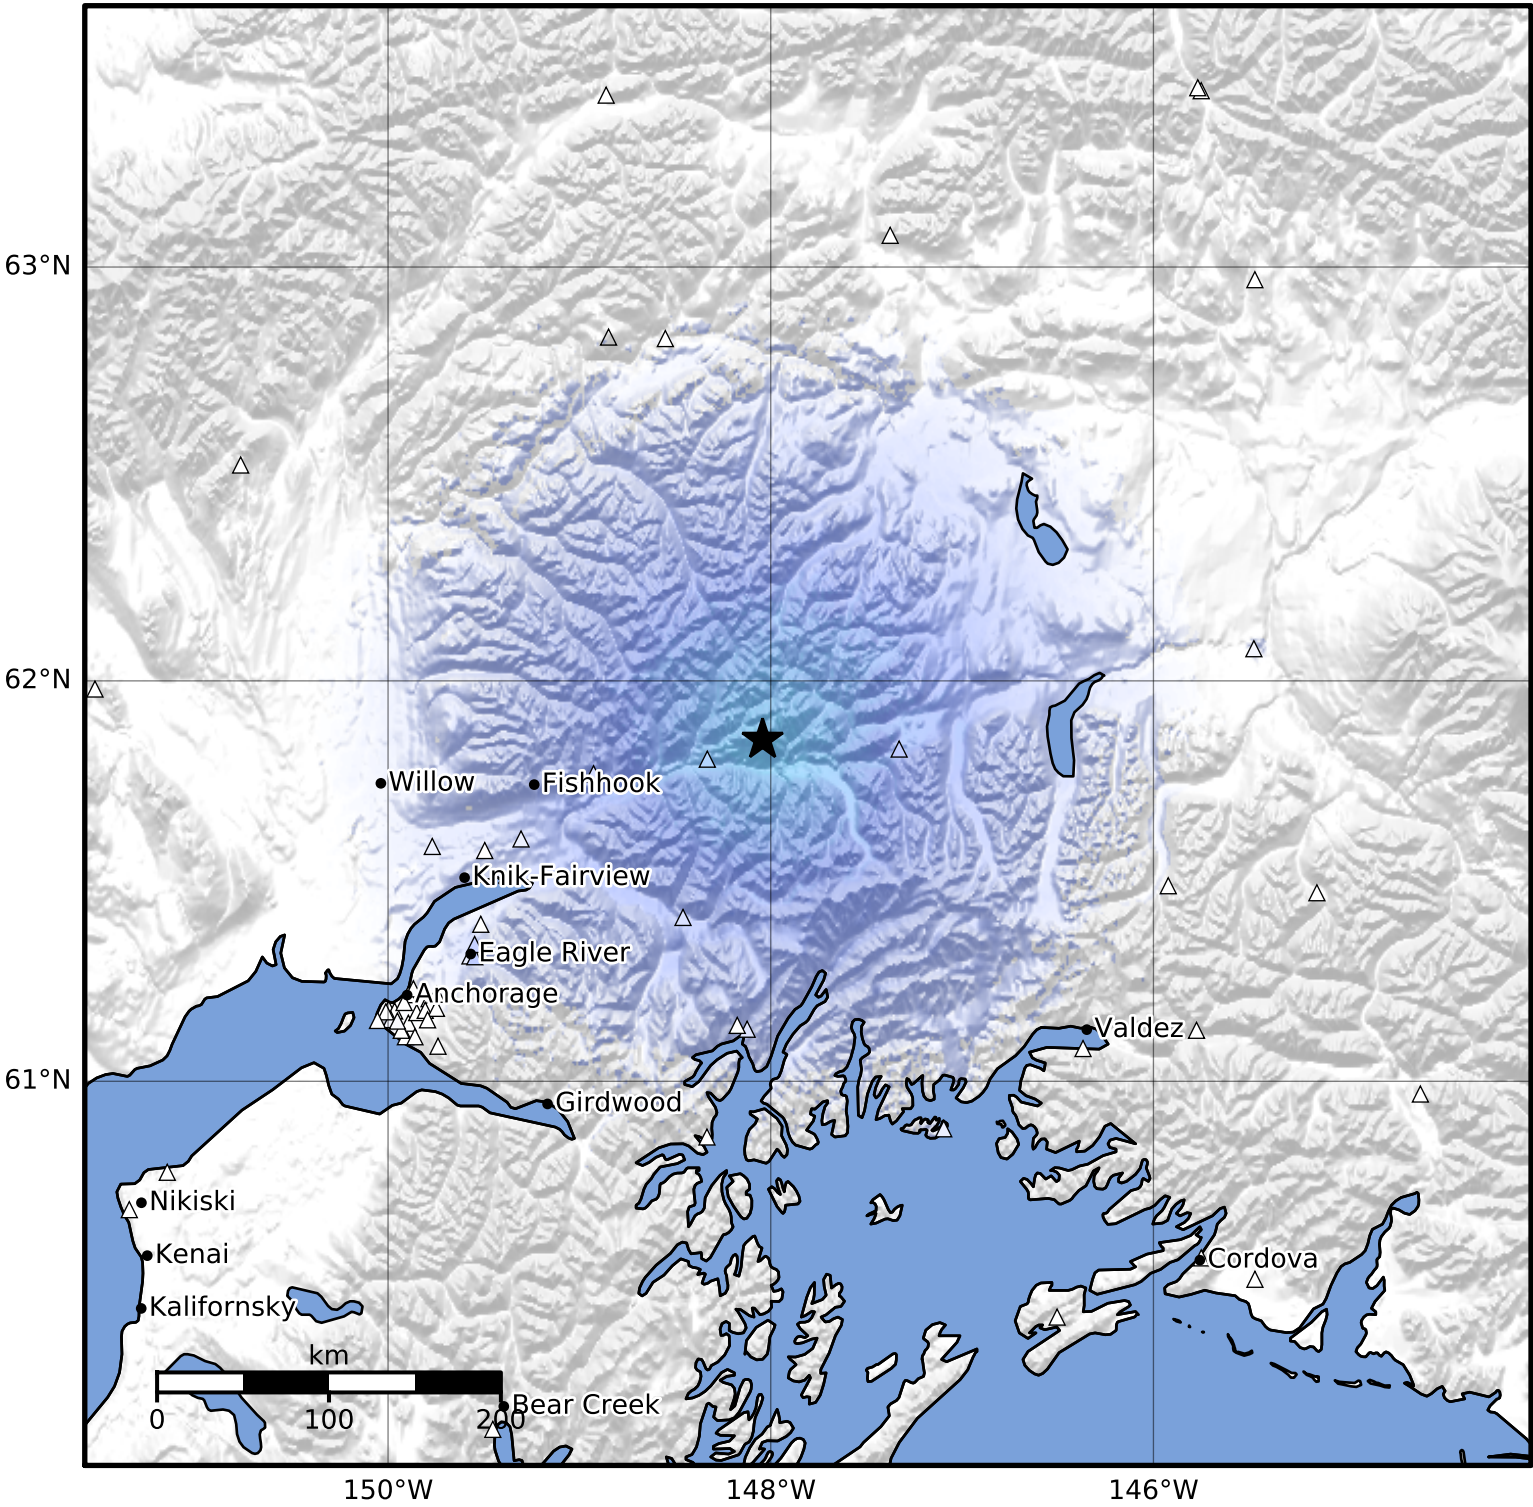

Macroseismic Intensity Map Alaska Earthquake Center  
 ShakeMap: 48 km (30 miles) ENE of Sutton  
 Nov 01, 2023 15:53:07 UTC M3.8 N61.86 W148.04 Depth: 23.2km ID:ak023e0o5q4j

SHAKING	Not felt	Weak	Light	Moderate	Strong	Very strong	Severe	Violent	Extreme
DAMAGE	None	None	None	Very light	Light	Moderate	Moderate/heavy	Heavy	Very heavy
PGA(%g)	<0.0464	0.297	2.76	6.2	11.5	21.5	40.1	74.7	>139
PGV(cm/s)	<0.0215	0.135	1.41	4.65	9.64	20	41.4	85.8	>178
INTENSITY	<b>I</b>	<b>II-III</b>	<b>IV</b>	<b>V</b>	<b>VI</b>	<b>VII</b>	<b>VIII</b>	<b>IX</b>	<b>X+</b>

Scale based on Worden et al. (2012)

Version 2: Processed 2023-11-01T16:30:45Z

△ Seismic Instrument ○ Reported Intensity

★ Epicenter