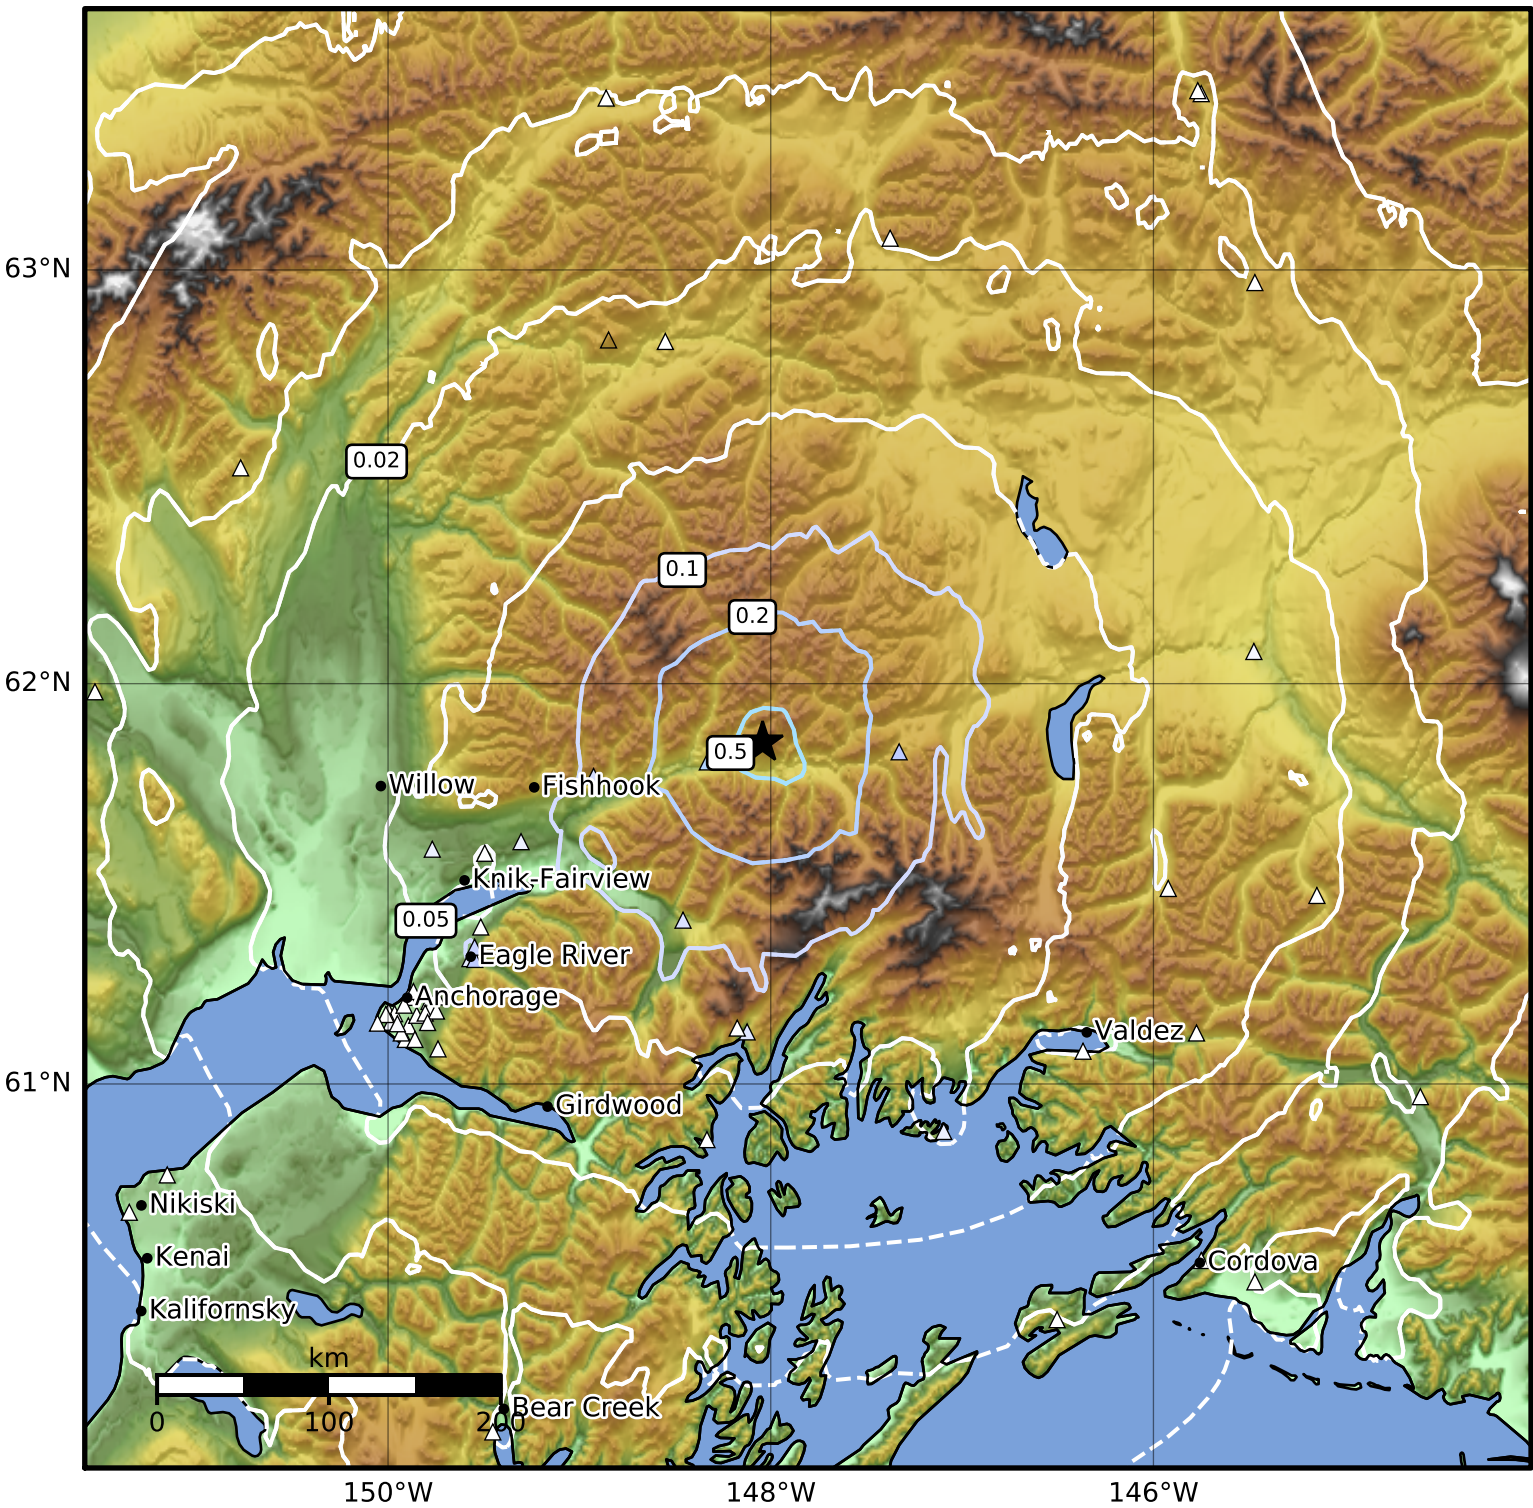

Peak Ground Acceleration Map Alaska Earthquake Center
 ShakeMap: 48 km (30 miles) ENE of Sutton
 Nov 01, 2023 15:53:07 UTC M3.8 N61.86 W148.04 Depth: 23.2km ID:ak023e0o5q4j

PGA (%g)	0.1	0.2	0.5	1	2	5	10	20	50	100	200
----------	-----	-----	-----	---	---	---	----	----	----	-----	-----

Scale based on Worden et al. (2012)

Version 2: Processed 2023-11-01T16:30:45Z

△ Seismic Instrument ○ Reported Intensity

★ Epicenter