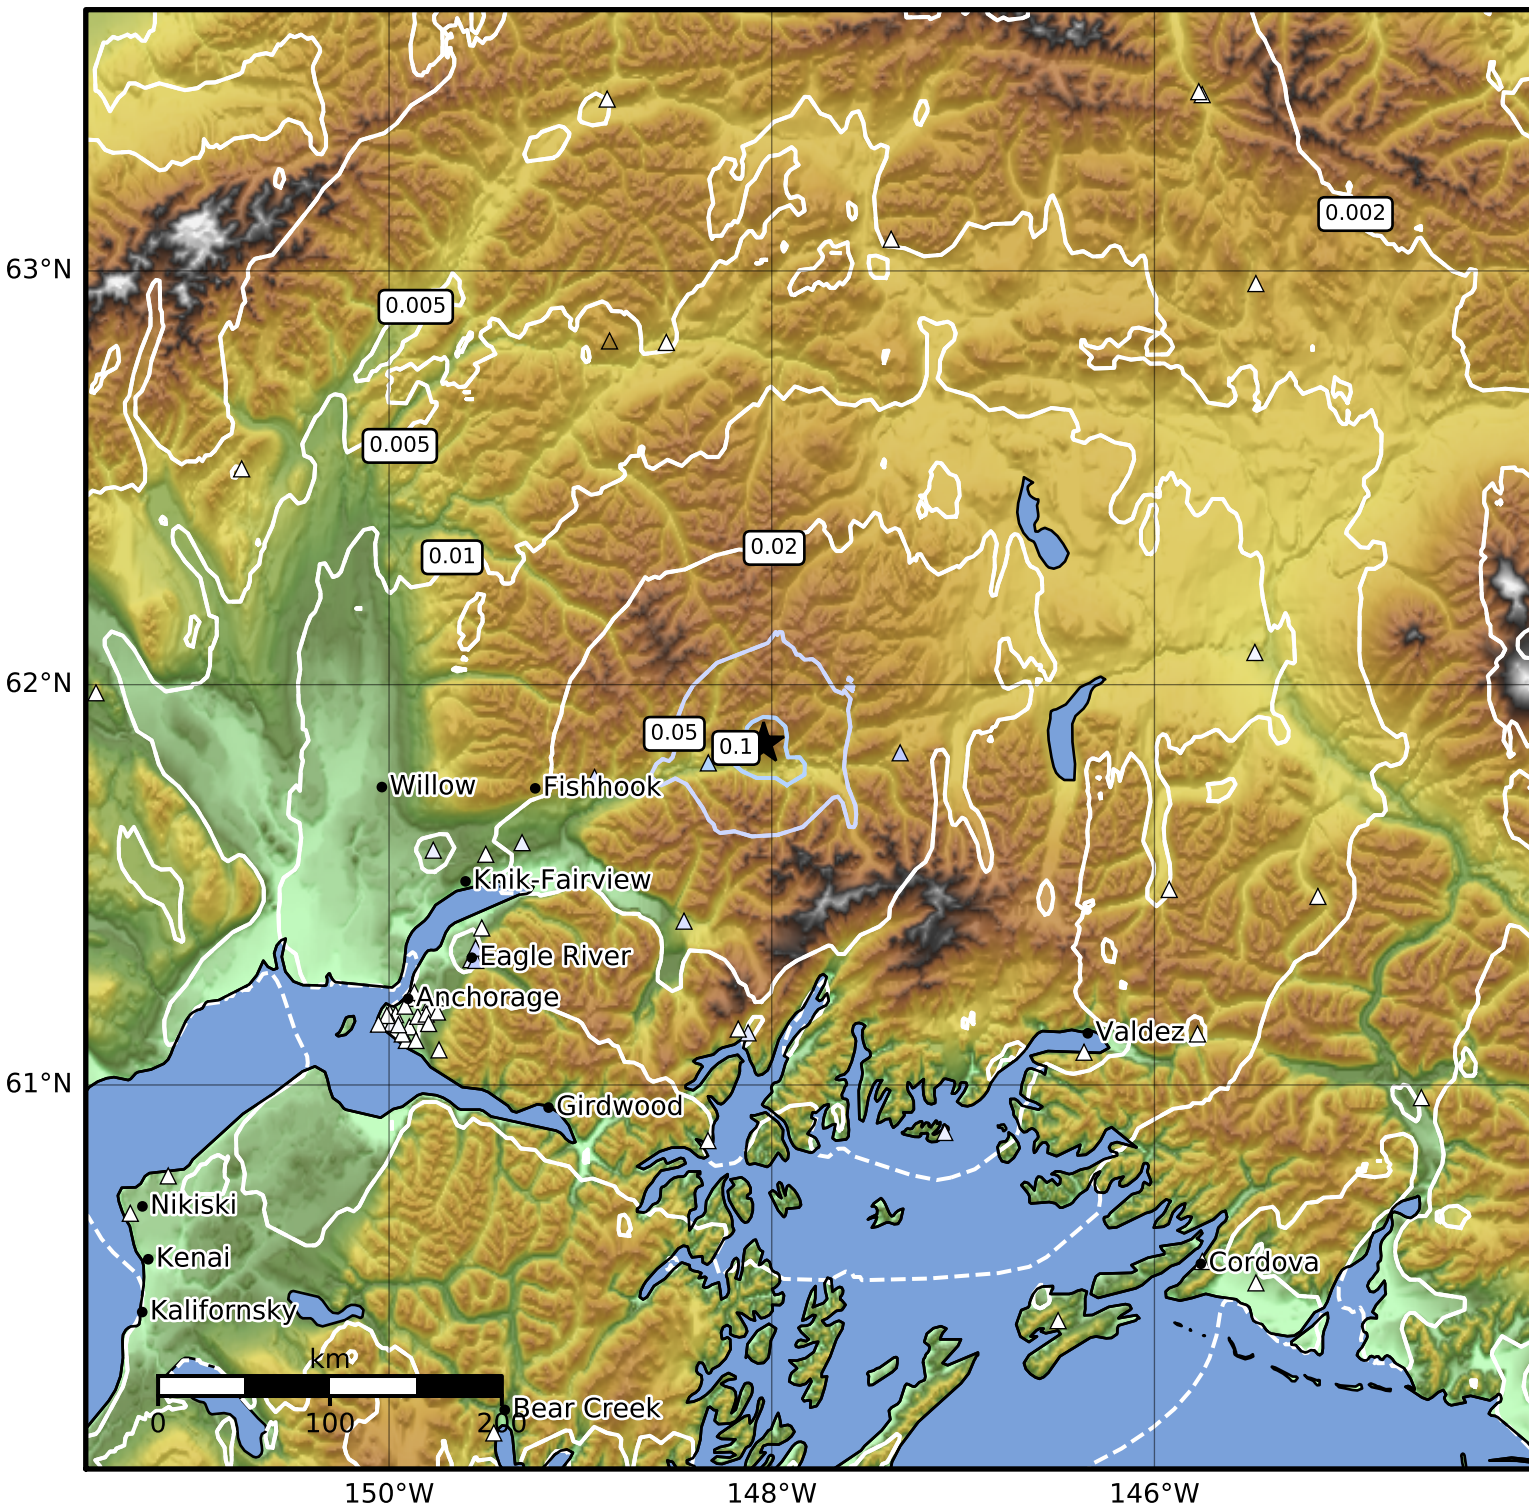

Peak Ground Velocity Map Alaska Earthquake Center
 ShakeMap: 48 km (30 miles) ENE of Sutton
 Nov 01, 2023 15:53:07 UTC M3.8 N61.86 W148.04 Depth: 23.2km ID:ak023e0o5q4j

PGV (cm/s)	0.1	0.2	0.5	1	2	5	10	20	50	100	200
------------	-----	-----	-----	---	---	---	----	----	----	-----	-----

Scale based on Worden et al. (2012)

Version 2: Processed 2023-11-01T16:30:45Z

△ Seismic Instrument ○ Reported Intensity

★ Epicenter