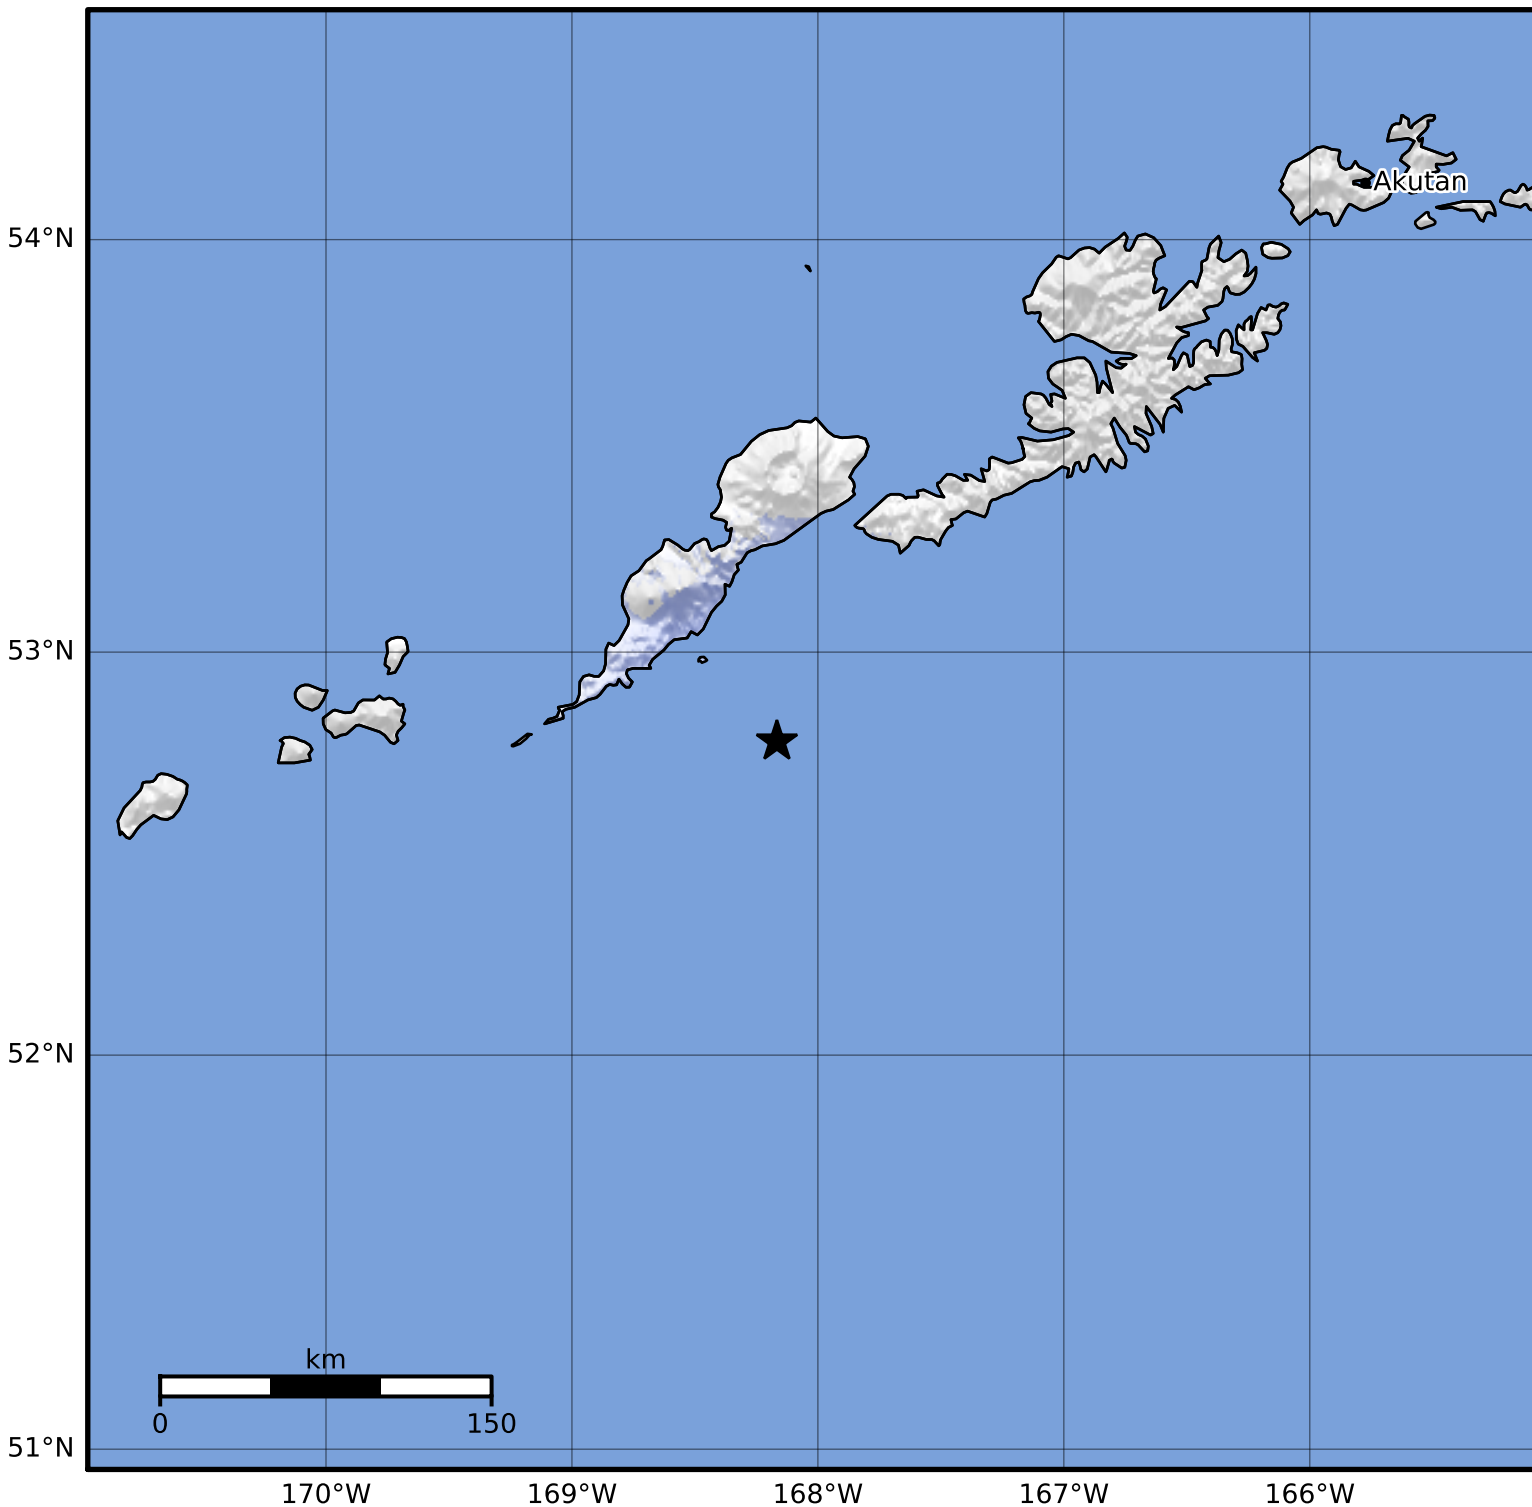

Macroseismic Intensity Map Alaska Earthquake Center
 ShakeMap: 50 km (31 miles) ESE of Nikolski
 Nov 01, 2023 20:27:21 UTC M3.7 N52.78 W168.17 Depth: 22.8km ID:ak023e0qz7j9

SHAKING	Not felt	Weak	Light	Moderate	Strong	Very strong	Severe	Violent	Extreme
DAMAGE	None	None	None	Very light	Light	Moderate	Moderate/heavy	Heavy	Very heavy
PGA(%g)	<0.0464	0.297	2.76	6.2	11.5	21.5	40.1	74.7	>139
PGV(cm/s)	<0.0215	0.135	1.41	4.65	9.64	20	41.4	85.8	>178
INTENSITY	I	II-III	IV	V	VI	VII	VIII	IX	X+

Scale based on Worden et al. (2012)

Version 2: Processed 2023-11-01T22:01:22Z

△ Seismic Instrument ○ Reported Intensity

★ Epicenter