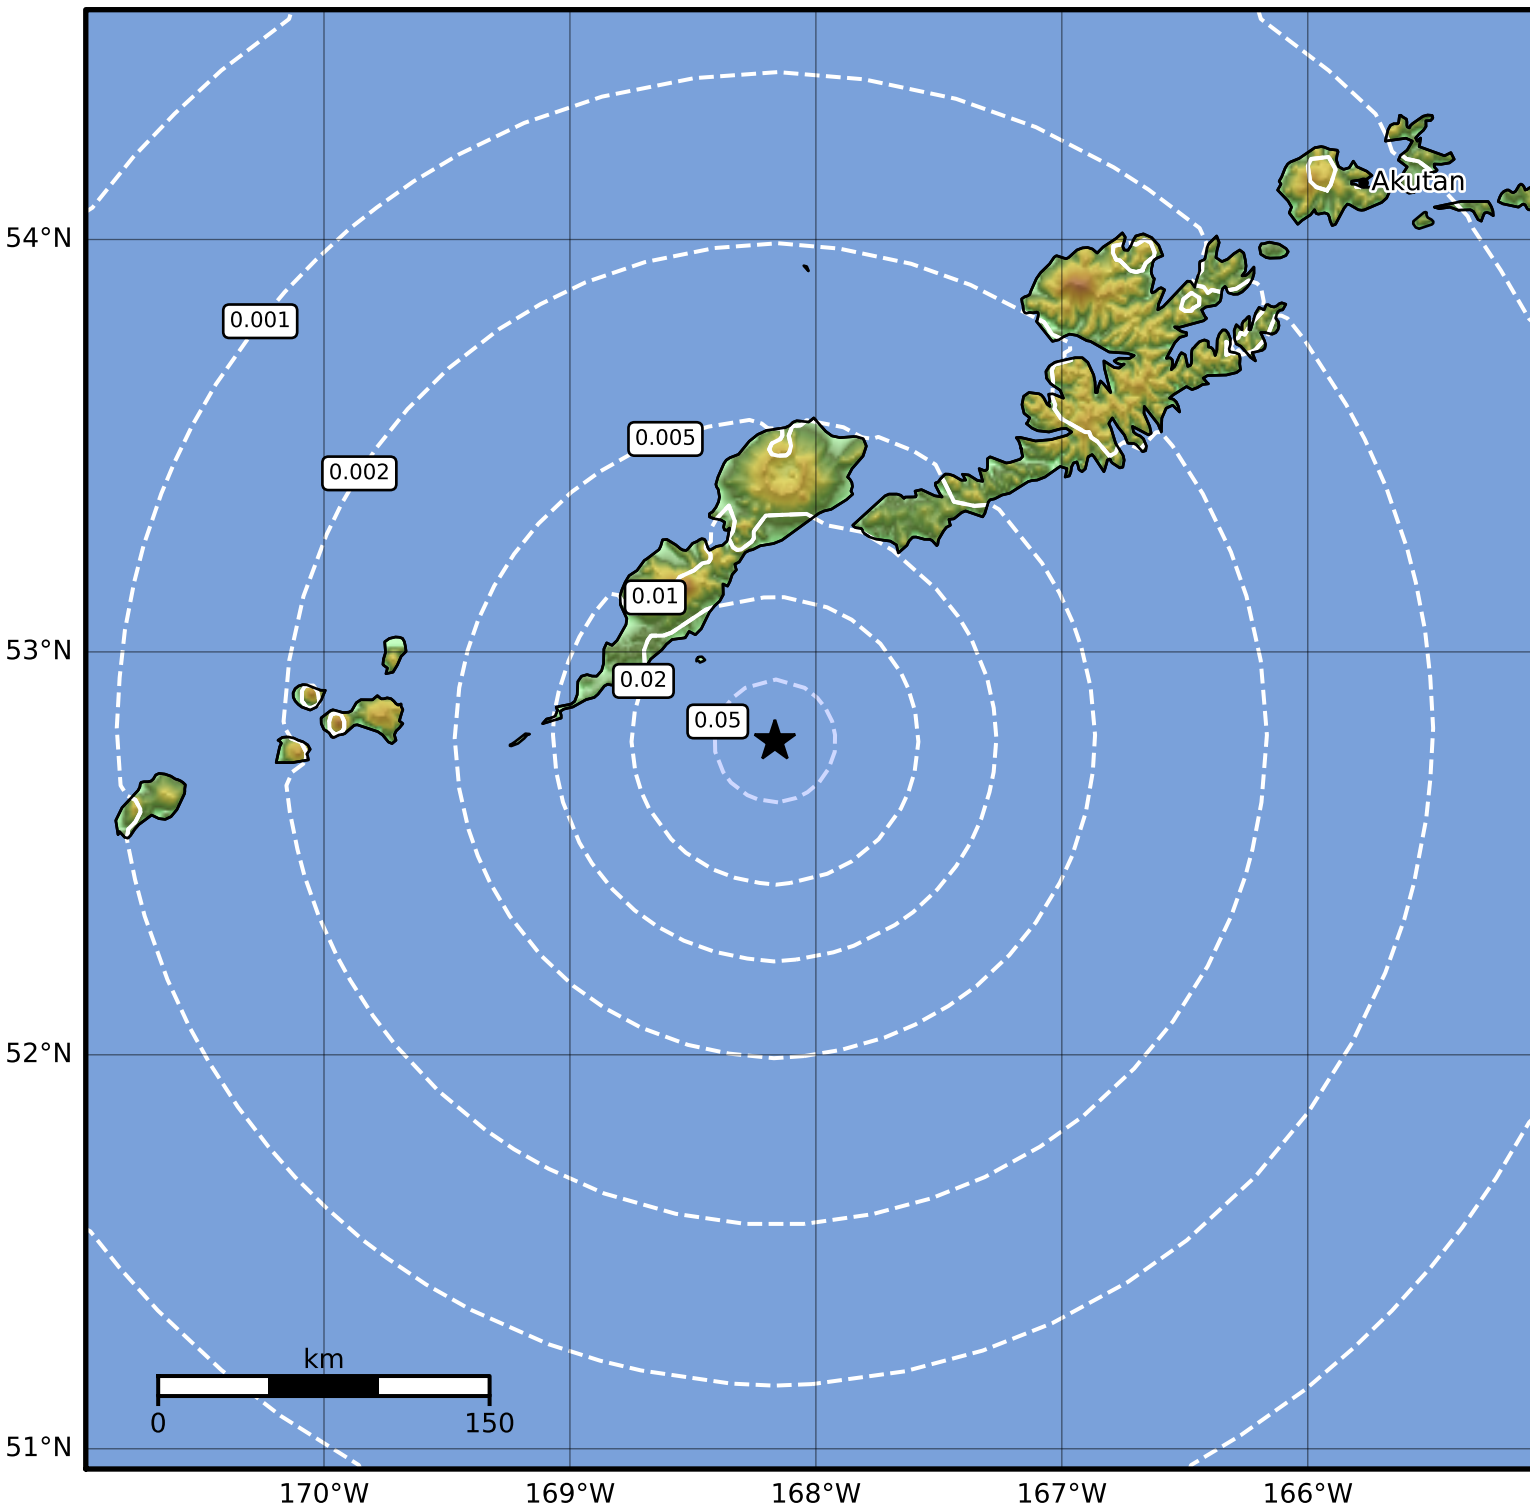

Peak Ground Velocity Map Alaska Earthquake Center
 ShakeMap: 50 km (31 miles) ESE of Nikolski
 Nov 01, 2023 20:27:21 UTC M3.7 N52.78 W168.17 Depth: 22.8km ID:ak023e0qz7j9

PGV (cm/s)	0.1	0.2	0.5	1	2	5	10	20	50	100	200
------------	-----	-----	-----	---	---	---	----	----	----	-----	-----

Scale based on Worden et al. (2012)

Version 2: Processed 2023-11-01T22:01:22Z

△ Seismic Instrument ○ Reported Intensity

★ Epicenter