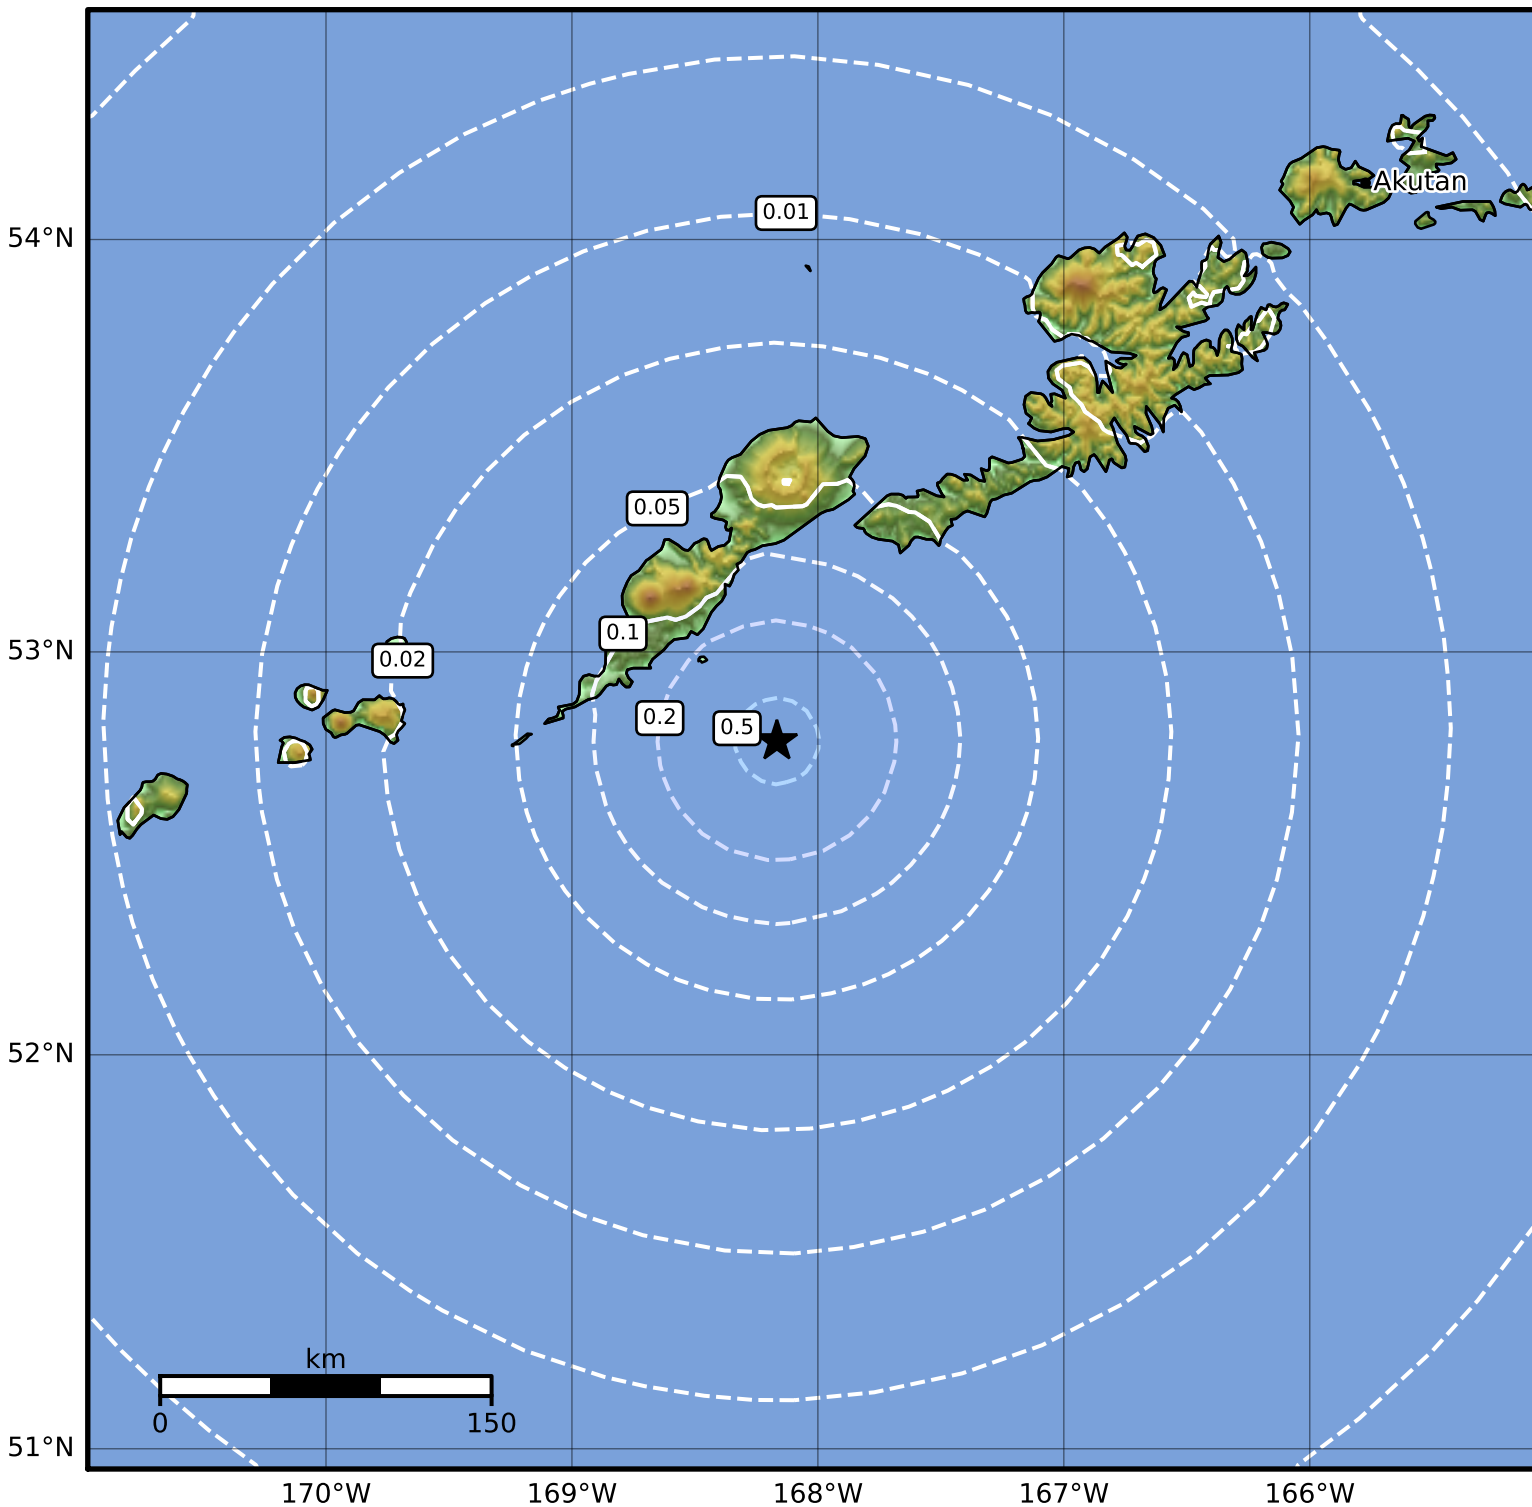

0.3 Second Peak Spectral Acceleration Map Alaska Earthquake Center
 ShakeMap: 50 km (31 miles) ESE of Nikolski
 Nov 01, 2023 20:27:21 UTC M3.7 N52.78 W168.17 Depth: 22.8km ID:ak023e0qz7j9

SA(0.3) (%g)	0.1	0.2	0.5	1	2	5	10	20	50	100	200
---------------------	------------	------------	------------	----------	----------	----------	-----------	-----------	-----------	------------	------------

Scale based on Worden et al. (2012)

Version 2: Processed 2023-11-01T22:01:22Z

△ Seismic Instrument ○ Reported Intensity

★ Epicenter