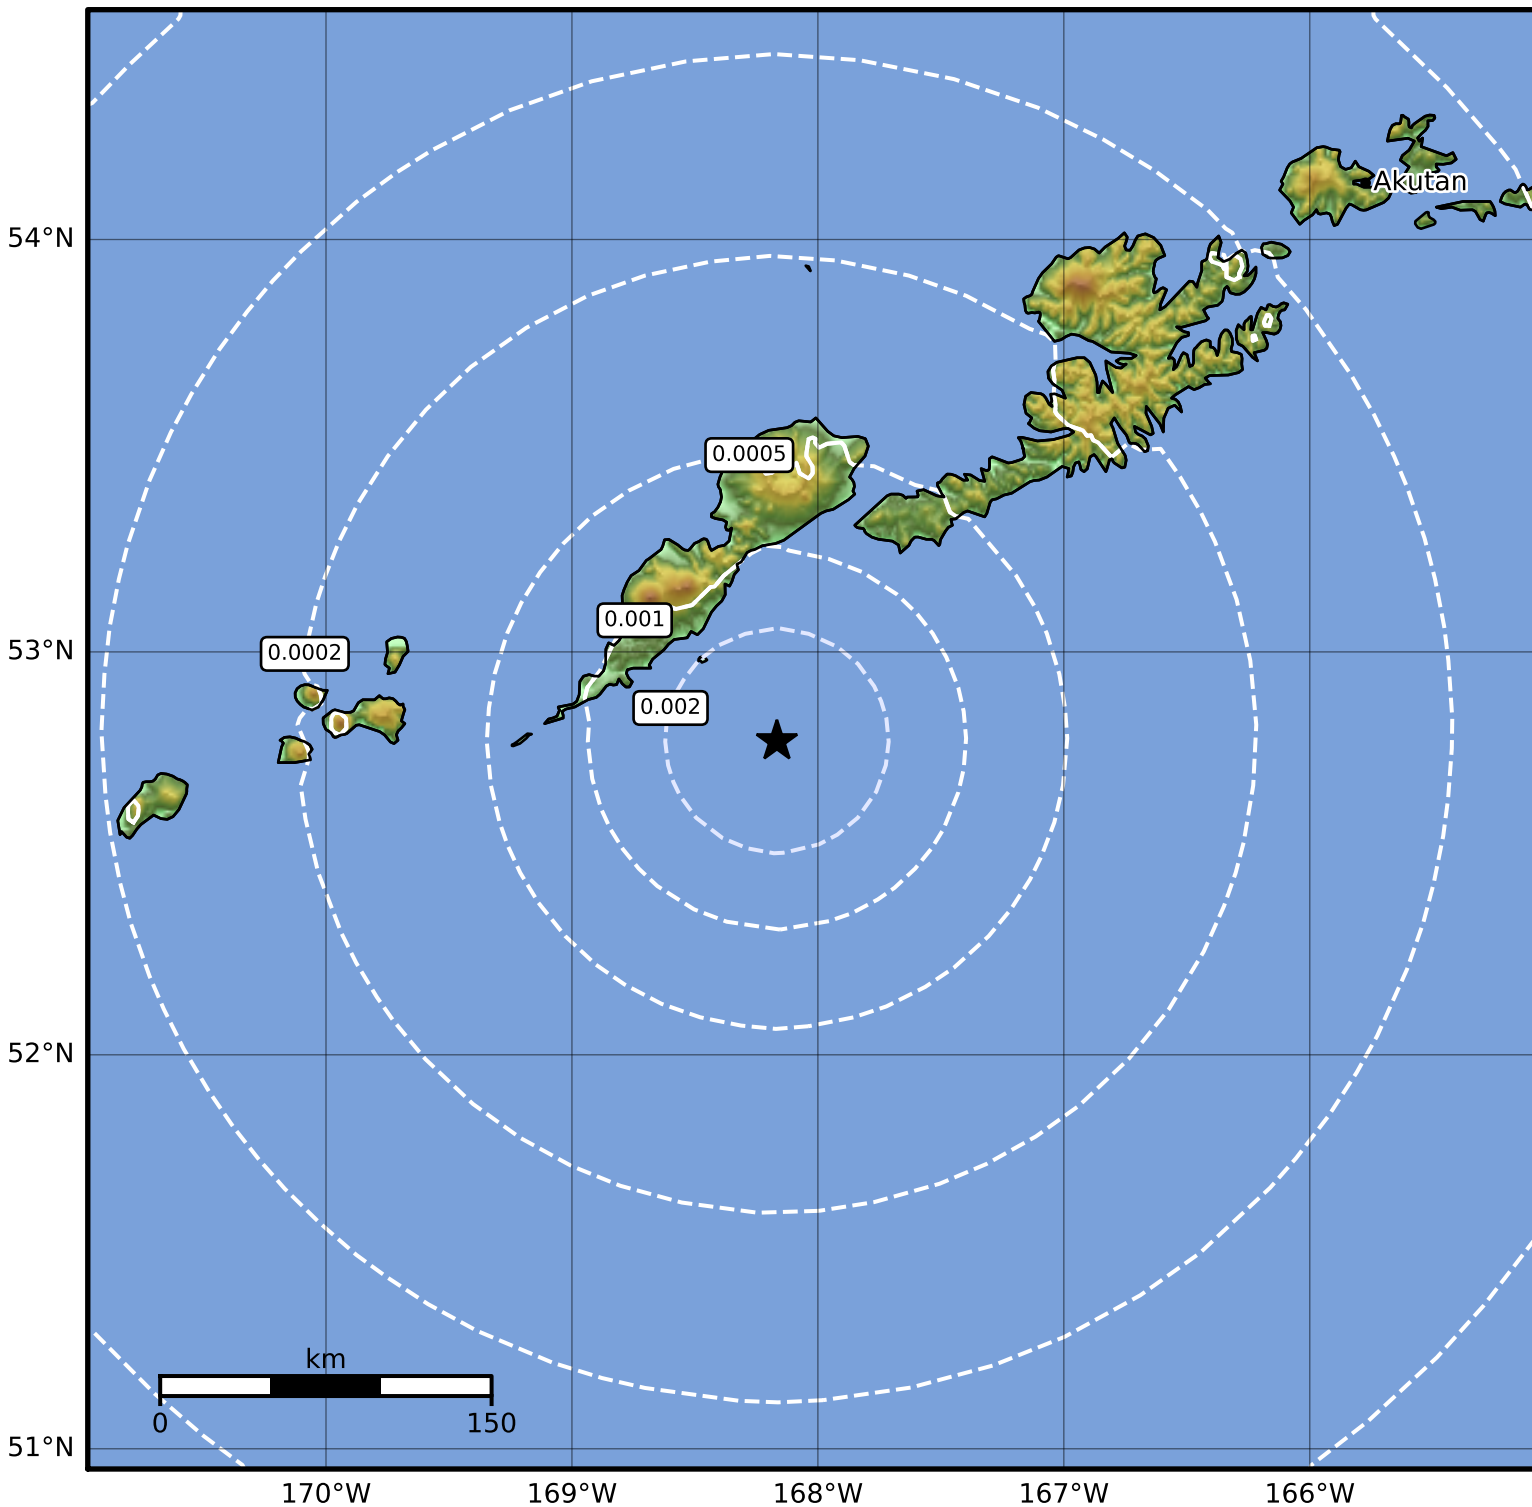

3.0 Second Peak Spectral Acceleration Map Alaska Earthquake Center
ShakeMap: 50 km (31 miles) ESE of Nikolski
Nov 01, 2023 20:27:21 UTC M3.7 N52.78 W168.17 Depth: 22.8km ID:ak023e0qz7j9

Scale based on Worden et al. (2012)

△ Seismic Instrument ○ Reported Intensity

★ Epicenter

Version 2: Processed 2023-11-01T22:01:22Z