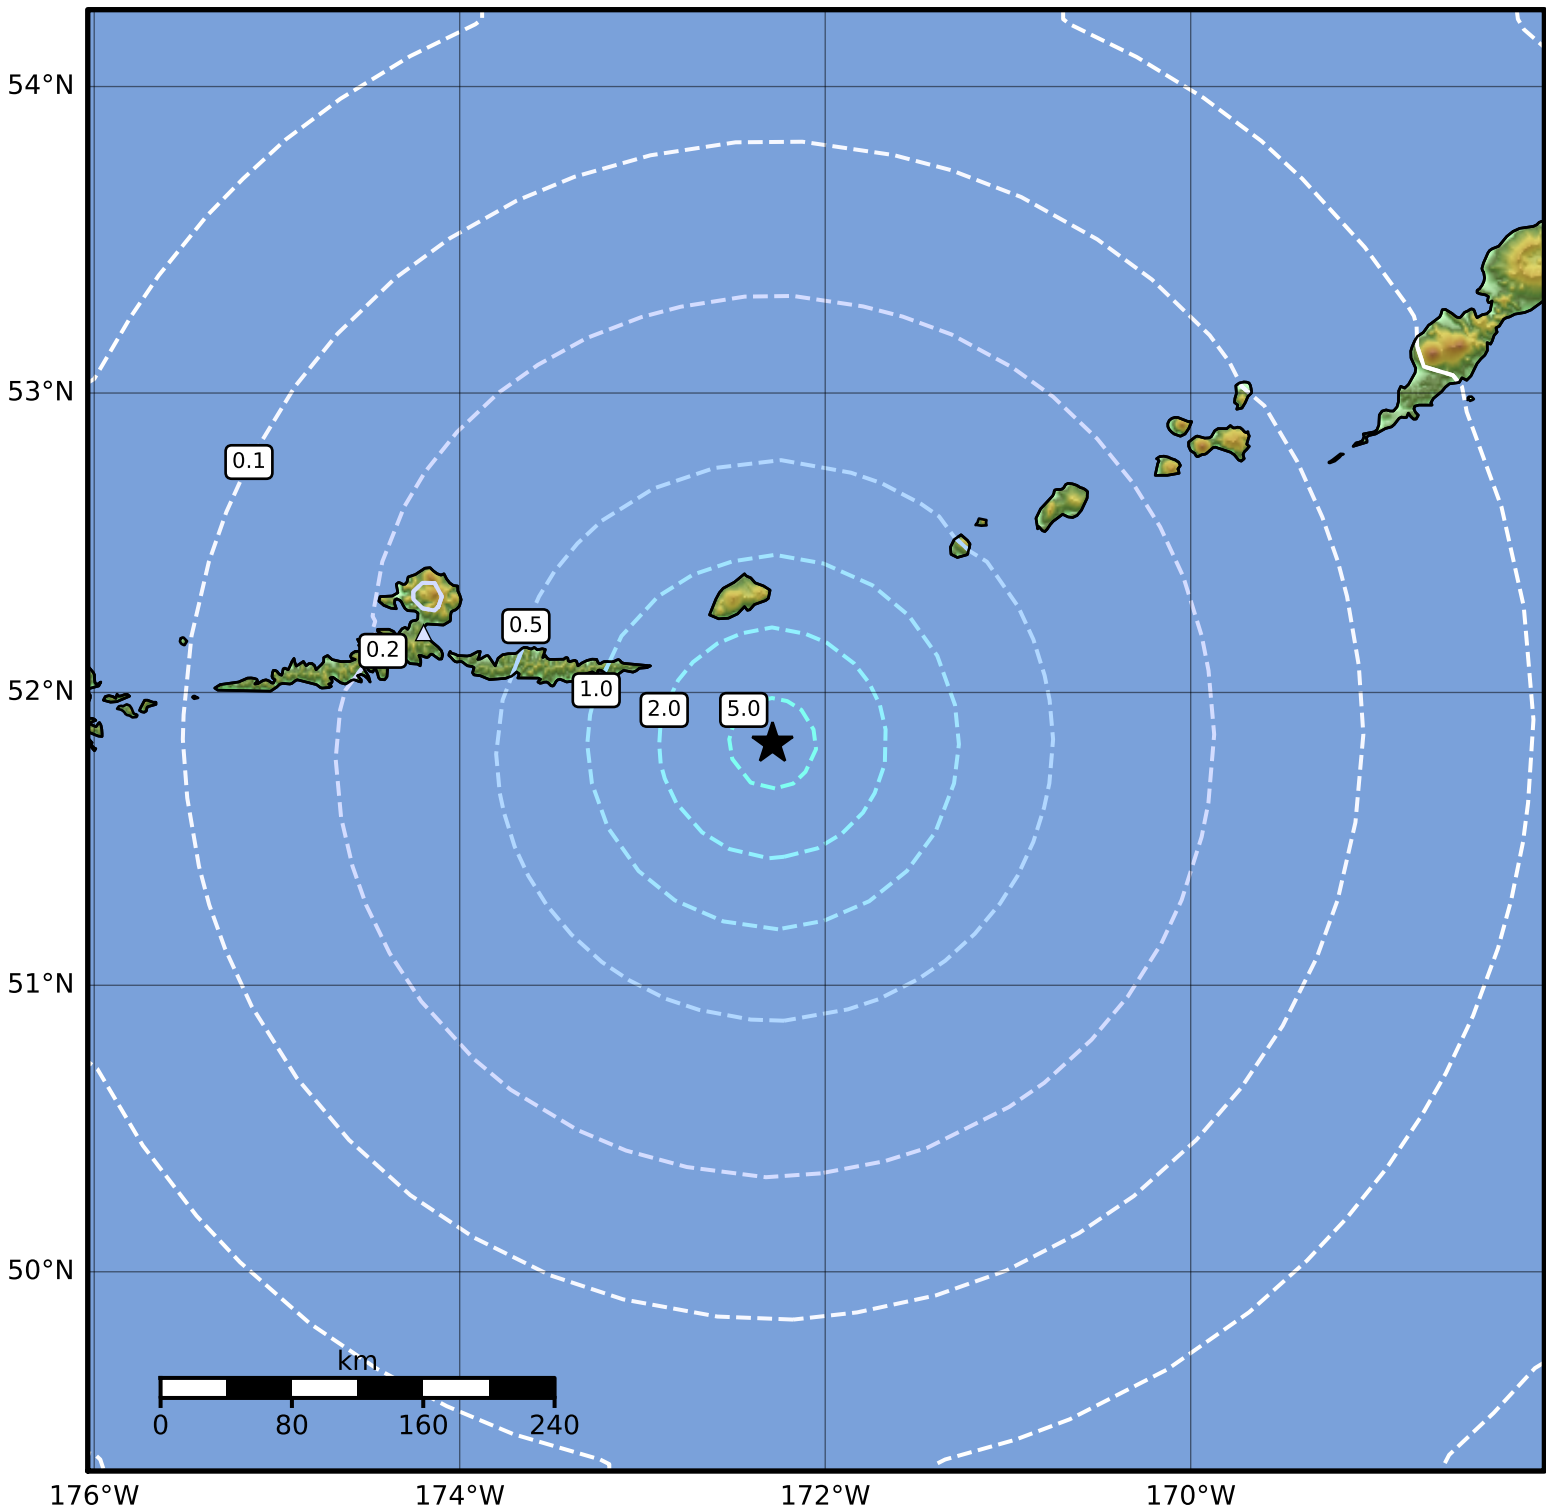

0.3 Second Peak Spectral Acceleration Map Alaska Earthquake Center
 ShakeMap: 61 km (38 miles) SSW of Amukta Pass
 Nov 03, 2023 06:47:27 UTC M5.0 N51.83 W172.29 Depth: 25.8km ID:ak023e3tua5q

SA(0.3) (%g)	0.1	0.2	0.5	1	2	5	10	20	50	100	200
--------------	-----	-----	-----	---	---	---	----	----	----	-----	-----

Scale based on Worden et al. (2012)

Version 4: Processed 2023-11-03T07:17:02Z

△ Seismic Instrument ○ Reported Intensity

★ Epicenter