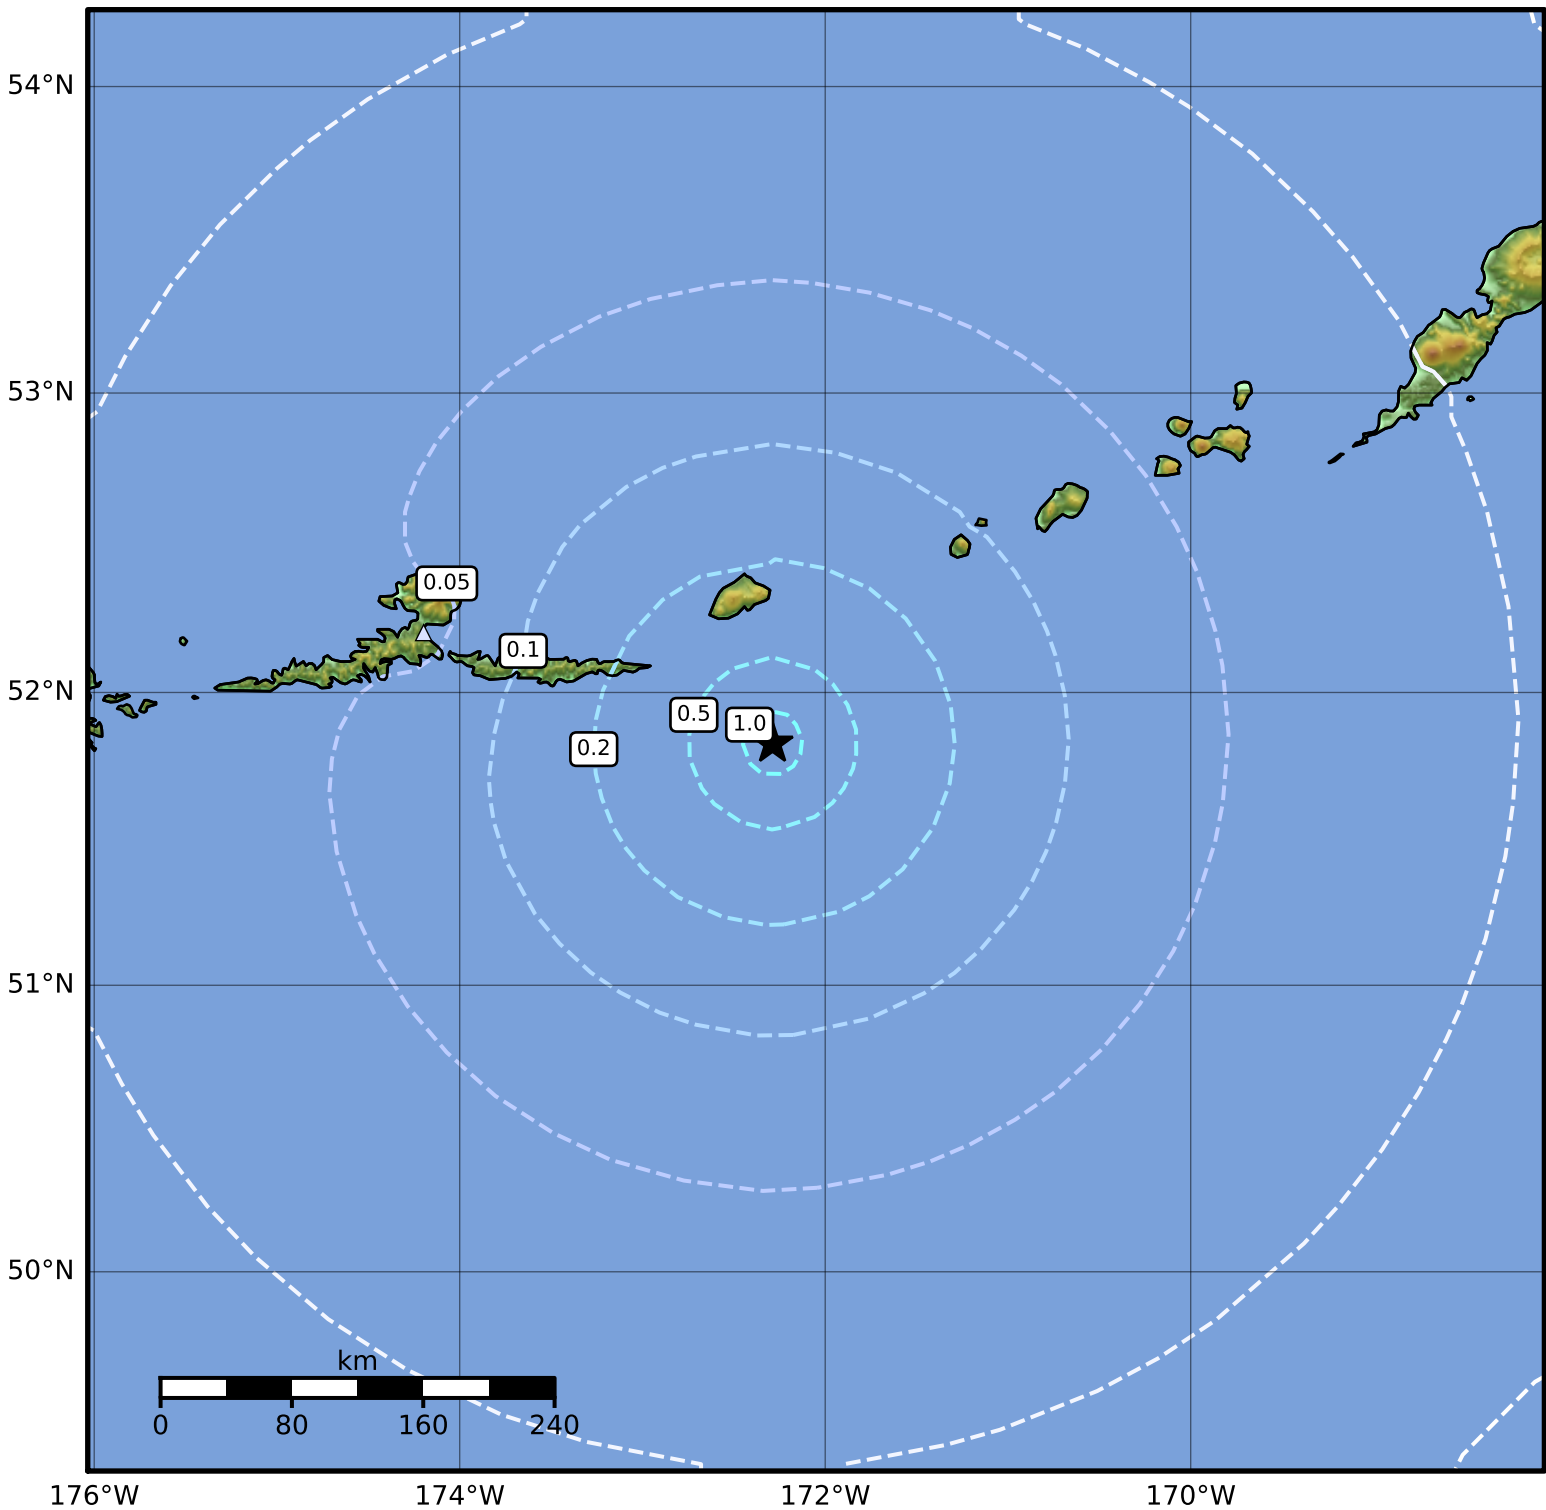

1.0 Second Peak Spectral Acceleration Map Alaska Earthquake Center
 ShakeMap: 61 km (38 miles) SSW of Amukta Pass
 Nov 03, 2023 06:47:27 UTC M5.0 N51.83 W172.29 Depth: 25.8km ID:ak023e3tua5q

SA(1.0) (%g)	0.1	0.2	0.5	1	2	5	10	20	50	100	200
--------------	-----	-----	-----	---	---	---	----	----	----	-----	-----

Scale based on Worden et al. (2012)

Version 4: Processed 2023-11-03T07:17:02Z

△ Seismic Instrument ○ Reported Intensity

★ Epicenter