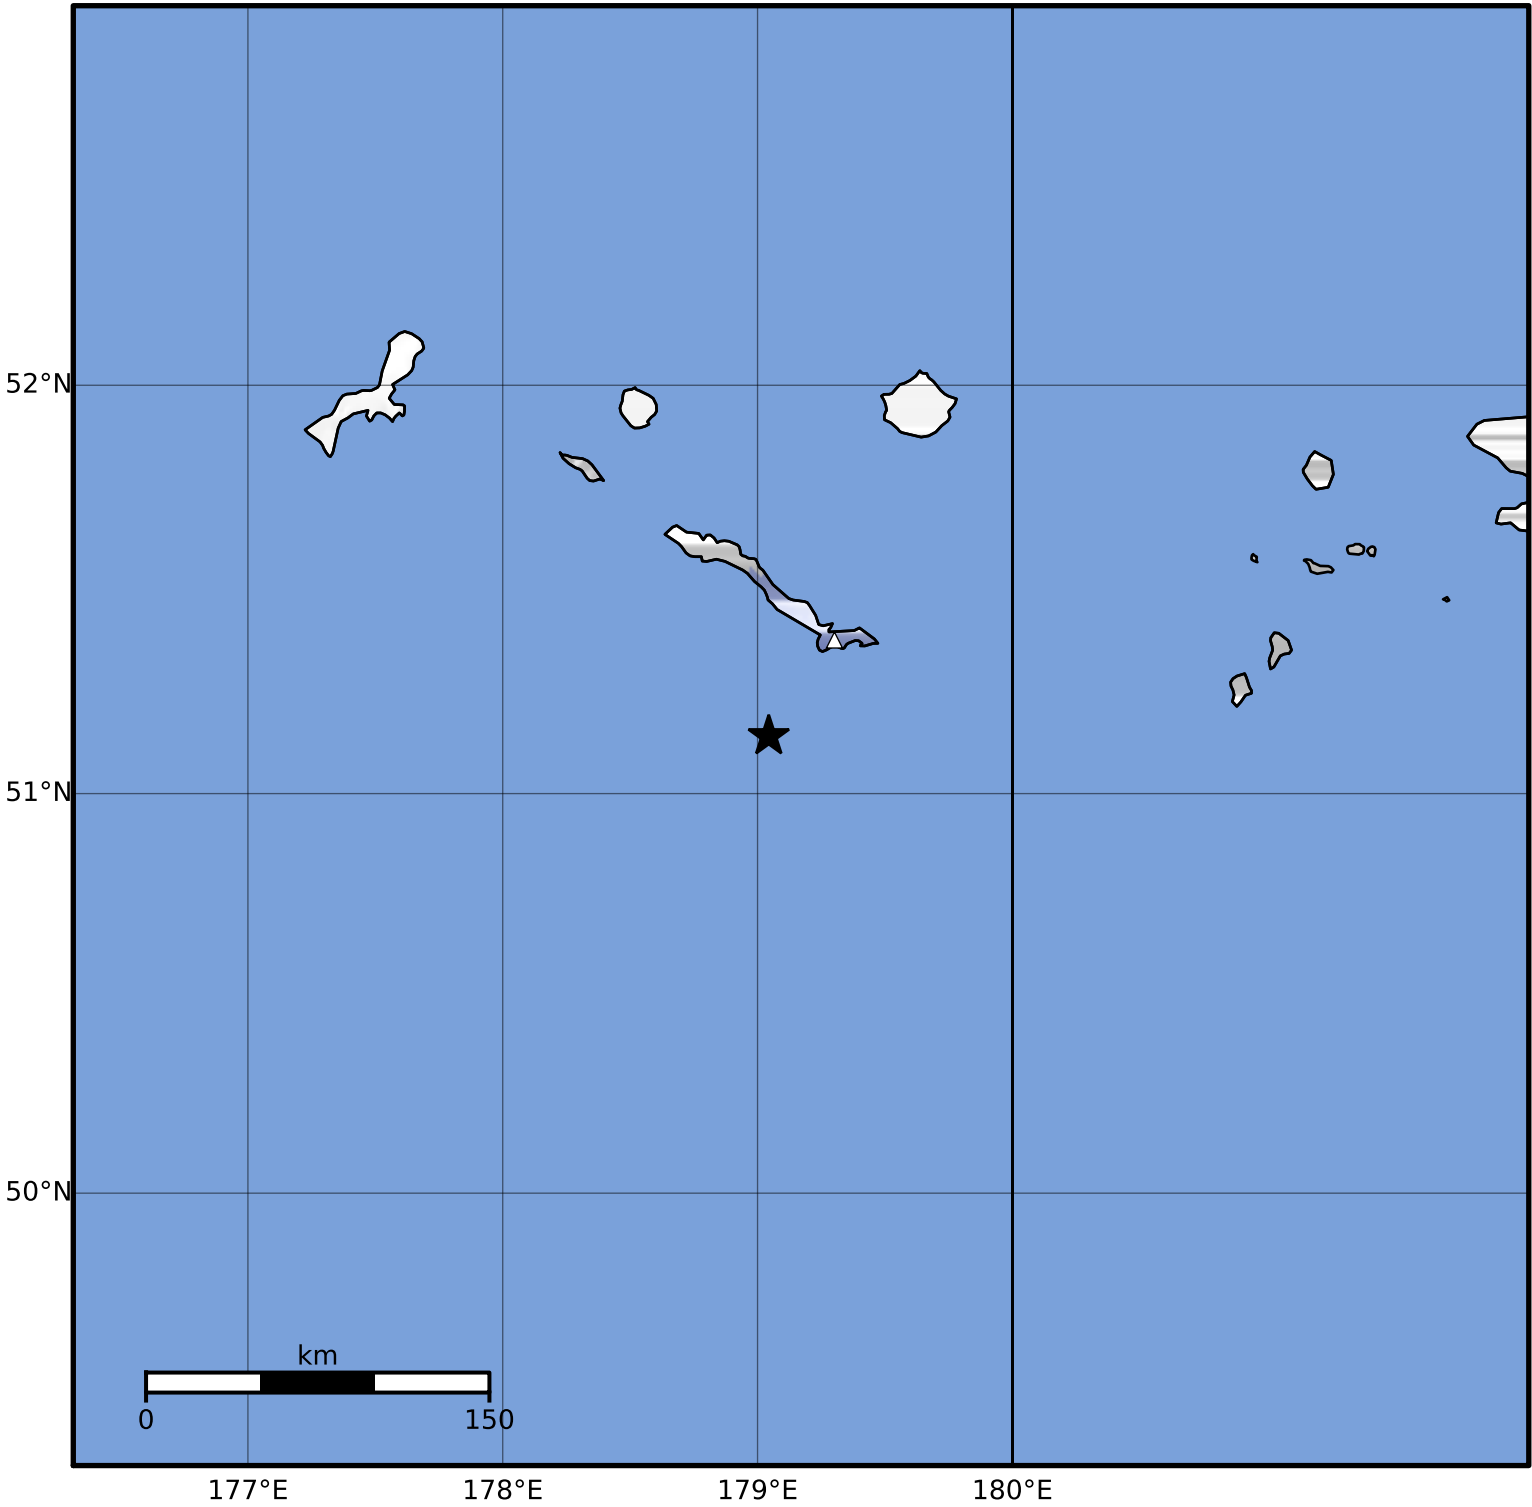

Macroseismic Intensity Map Alaska Earthquake Center
 ShakeMap: 43 km (27 miles) S of Amchitka
 Nov 04, 2023 09:12:39 UTC M3.5 N51.14 E179.04 Depth: 20.2km ID:ak023e5iygj2

SHAKING	Not felt	Weak	Light	Moderate	Strong	Very strong	Severe	Violent	Extreme
DAMAGE	None	None	None	Very light	Light	Moderate	Moderate/heavy	Heavy	Very heavy
PGA(%g)	<0.0464	0.297	2.76	6.2	11.5	21.5	40.1	74.7	>139
PGV(cm/s)	<0.0215	0.135	1.41	4.65	9.64	20	41.4	85.8	>178
INTENSITY	I	II-III	IV	V	VI	VII	VIII	IX	X+

Scale based on Worden et al. (2012)

Version 2: Processed 2023-11-04T15:03:52Z

△ Seismic Instrument ○ Reported Intensity

★ Epicenter