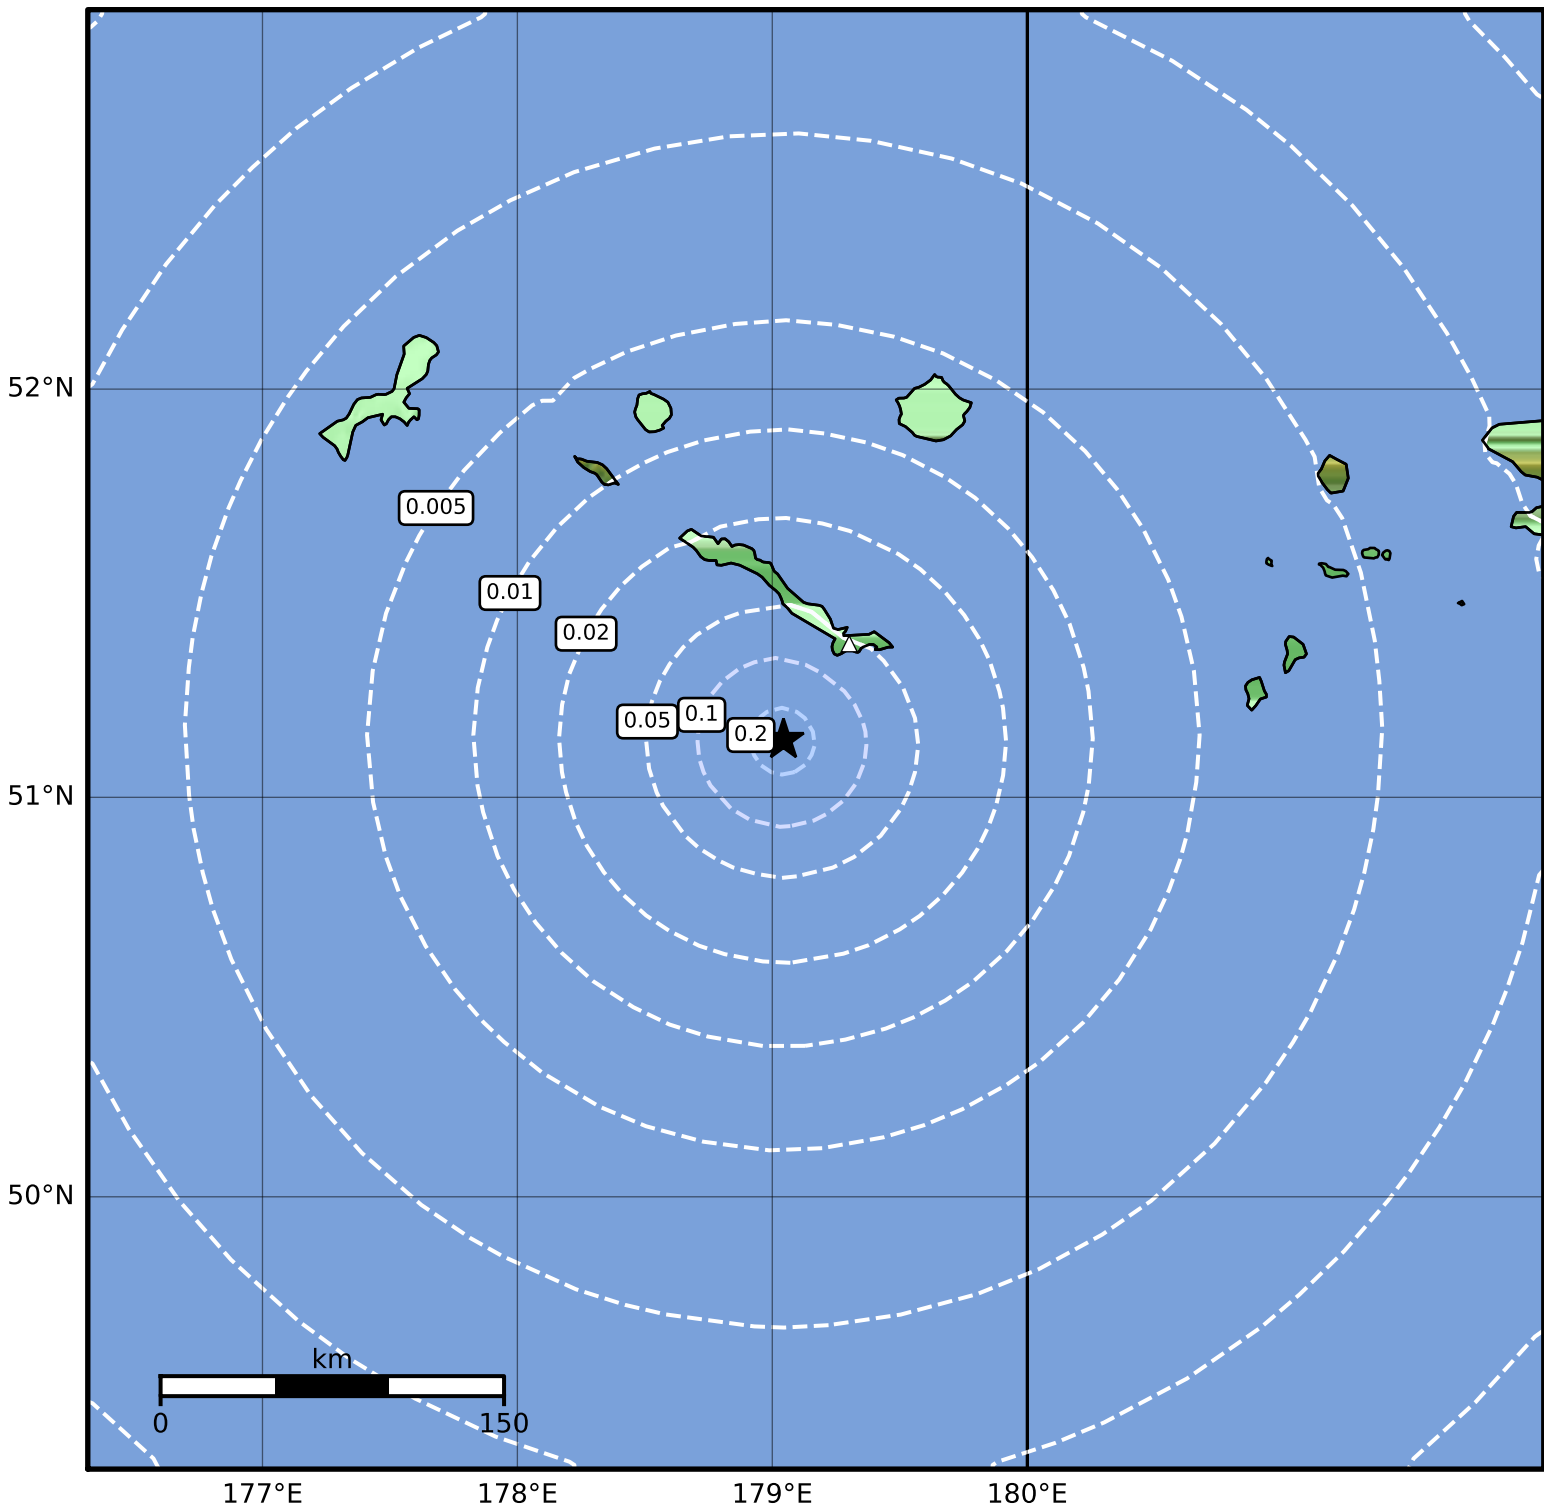

Peak Ground Acceleration Map Alaska Earthquake Center
ShakeMap: 43 km (27 miles) S of Amchitka
Nov 04, 2023 09:12:39 UTC M3.5 N51.14 E179.04 Depth: 20.2km ID:ak023e5iygj2

Scale based on Worden et al. (2012)

Version 2: Processed 2023-11-04T15:03:52Z

△ Seismic Instrument ○ Reported Intensity

★ Epicenter