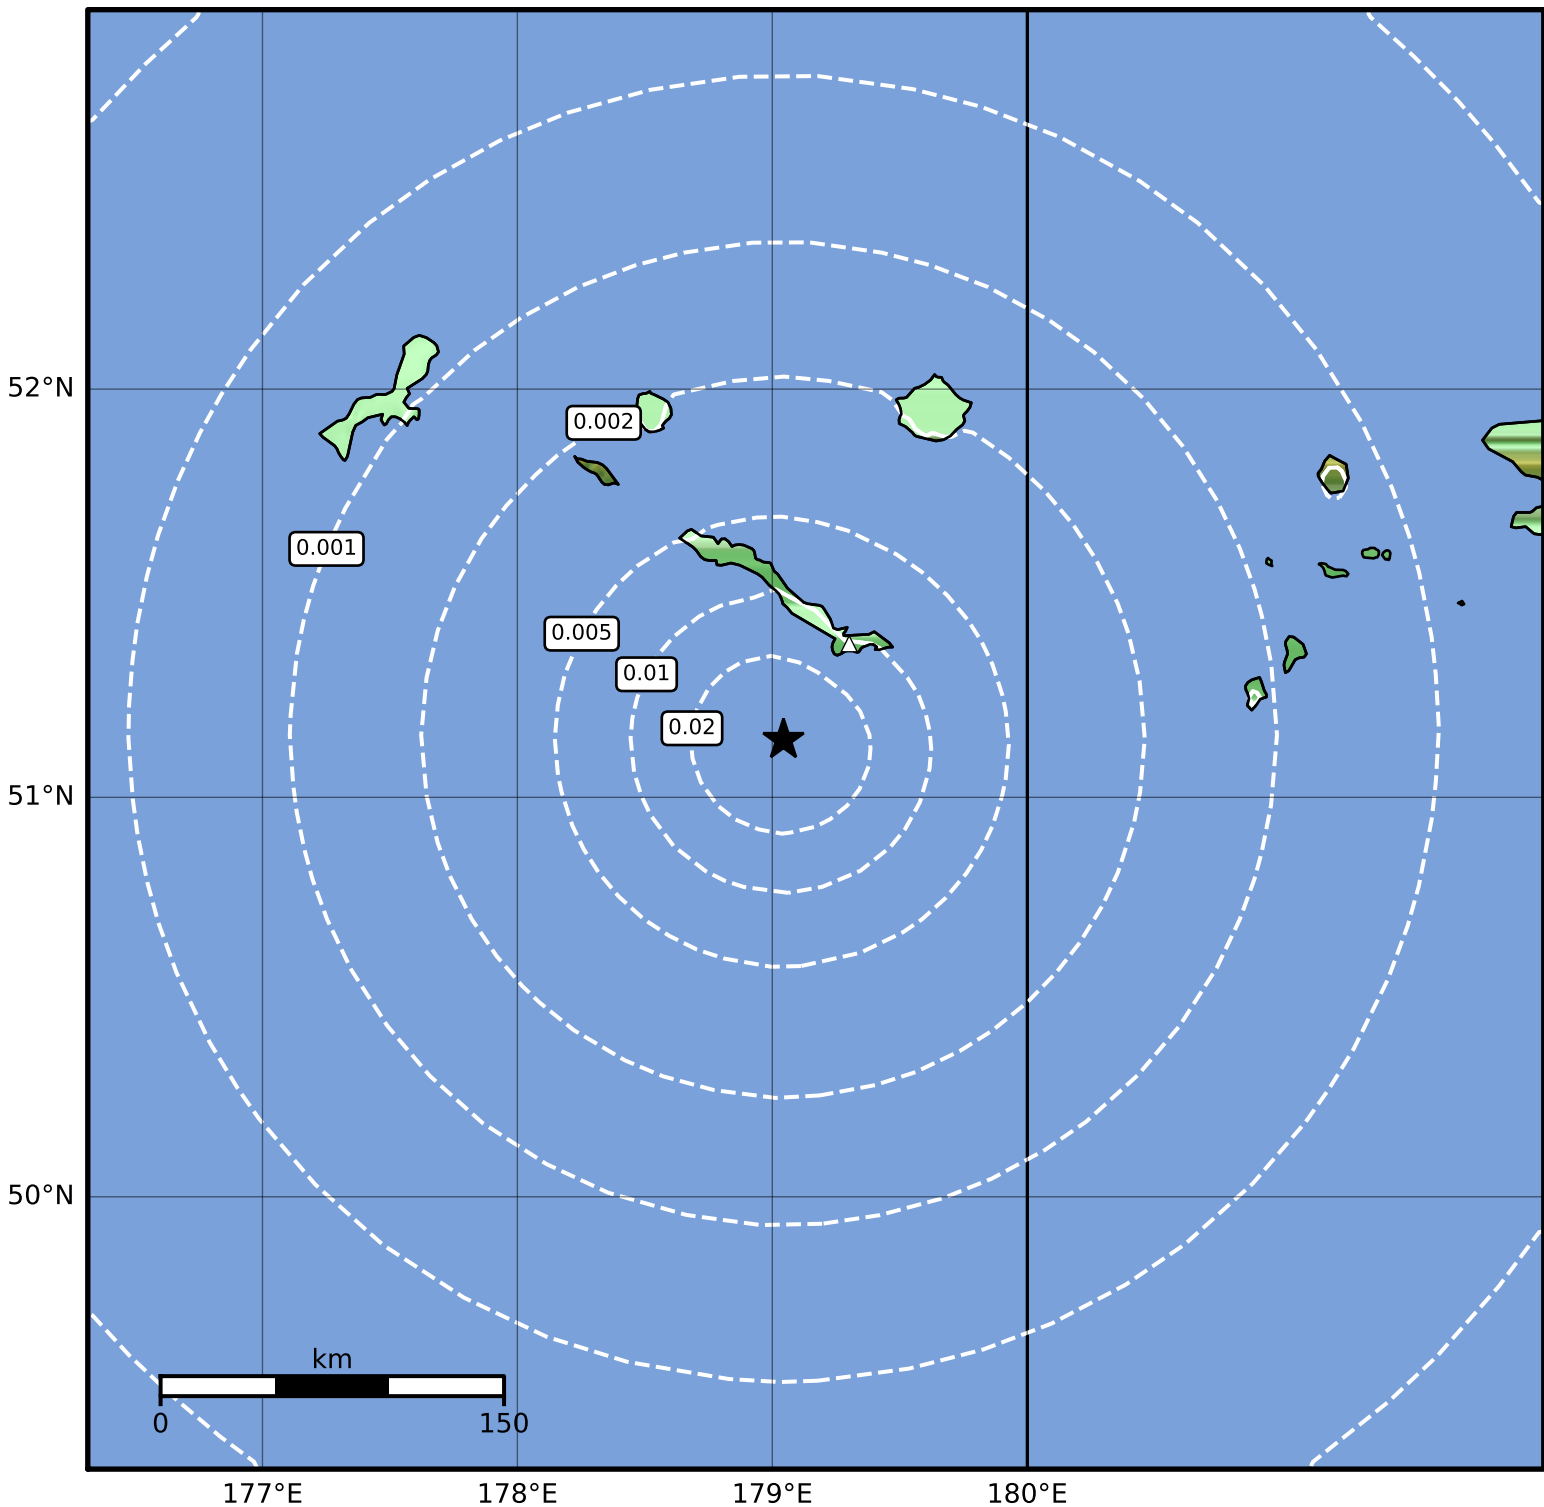

Peak Ground Velocity Map Alaska Earthquake Center  
ShakeMap: 43 km (27 miles) S of Amchitka  
Nov 04, 2023 09:12:39 UTC M3.5 N51.14 E179.04 Depth: 20.2km ID:ak023e5iygj2

Scale based on Worden et al. (2012)

Version 2: Processed 2023-11-04T15:03:52Z

△ Seismic Instrument ○ Reported Intensity

★ Epicenter