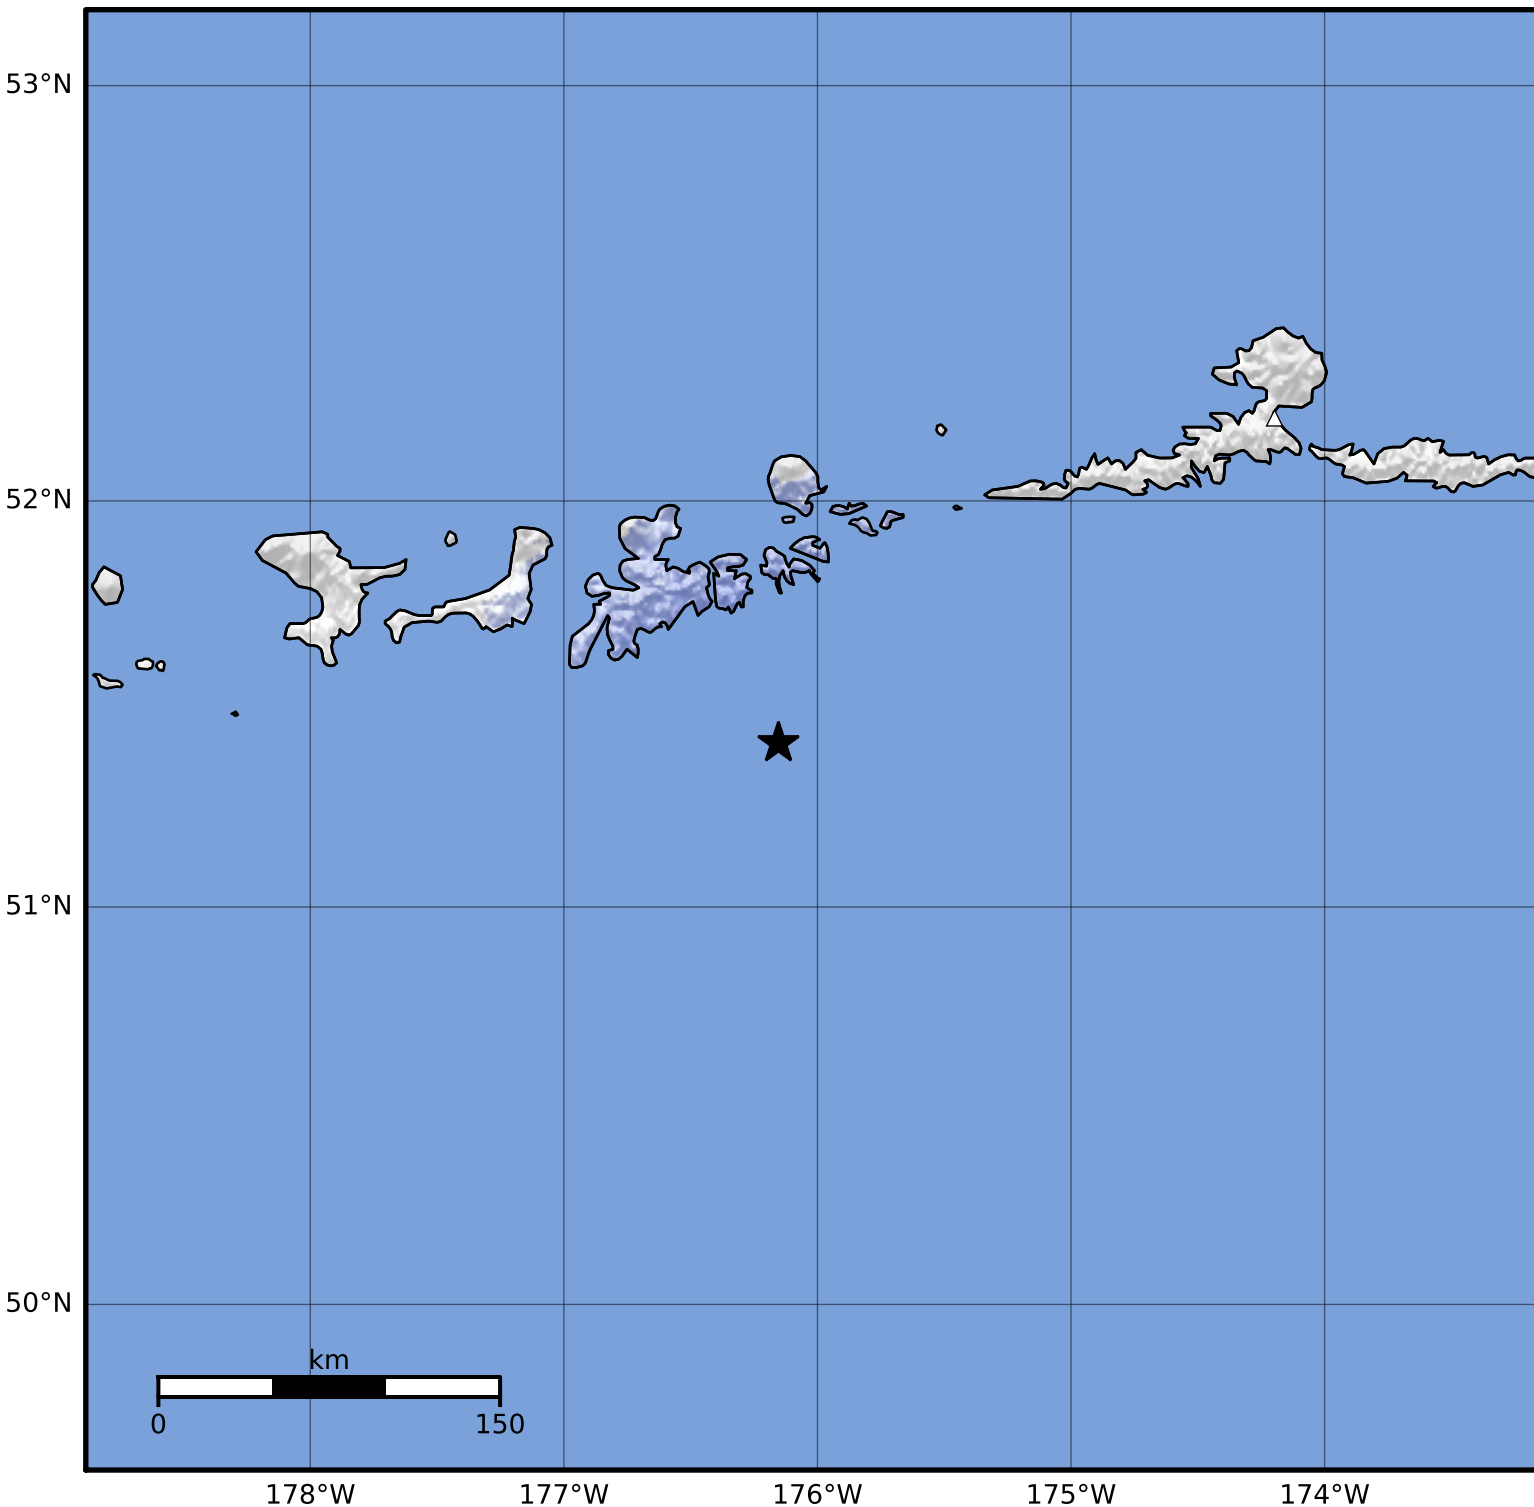

Macroseismic Intensity Map Alaska Earthquake Center  
 ShakeMap: 62 km (39 miles) SE of Adak  
 Nov 05, 2023 11:43:06 UTC M3.9 N51.41 W176.15 Depth: 25.8km ID:ak023e77v8dl

SHAKING	Not felt	Weak	Light	Moderate	Strong	Very strong	Severe	Violent	Extreme
DAMAGE	None	None	None	Very light	Light	Moderate	Moderate/heavy	Heavy	Very heavy
PGA(%g)	<0.0464	0.297	2.76	6.2	11.5	21.5	40.1	74.7	>139
PGV(cm/s)	<0.0215	0.135	1.41	4.65	9.64	20	41.4	85.8	>178
INTENSITY	<b>I</b>	<b>II-III</b>	<b>IV</b>	<b>V</b>	<b>VI</b>	<b>VII</b>	<b>VIII</b>	<b>IX</b>	<b>X+</b>

Scale based on Worden et al. (2012)

Version 2: Processed 2023-11-05T14:19:55Z

△ Seismic Instrument ○ Reported Intensity

★ Epicenter