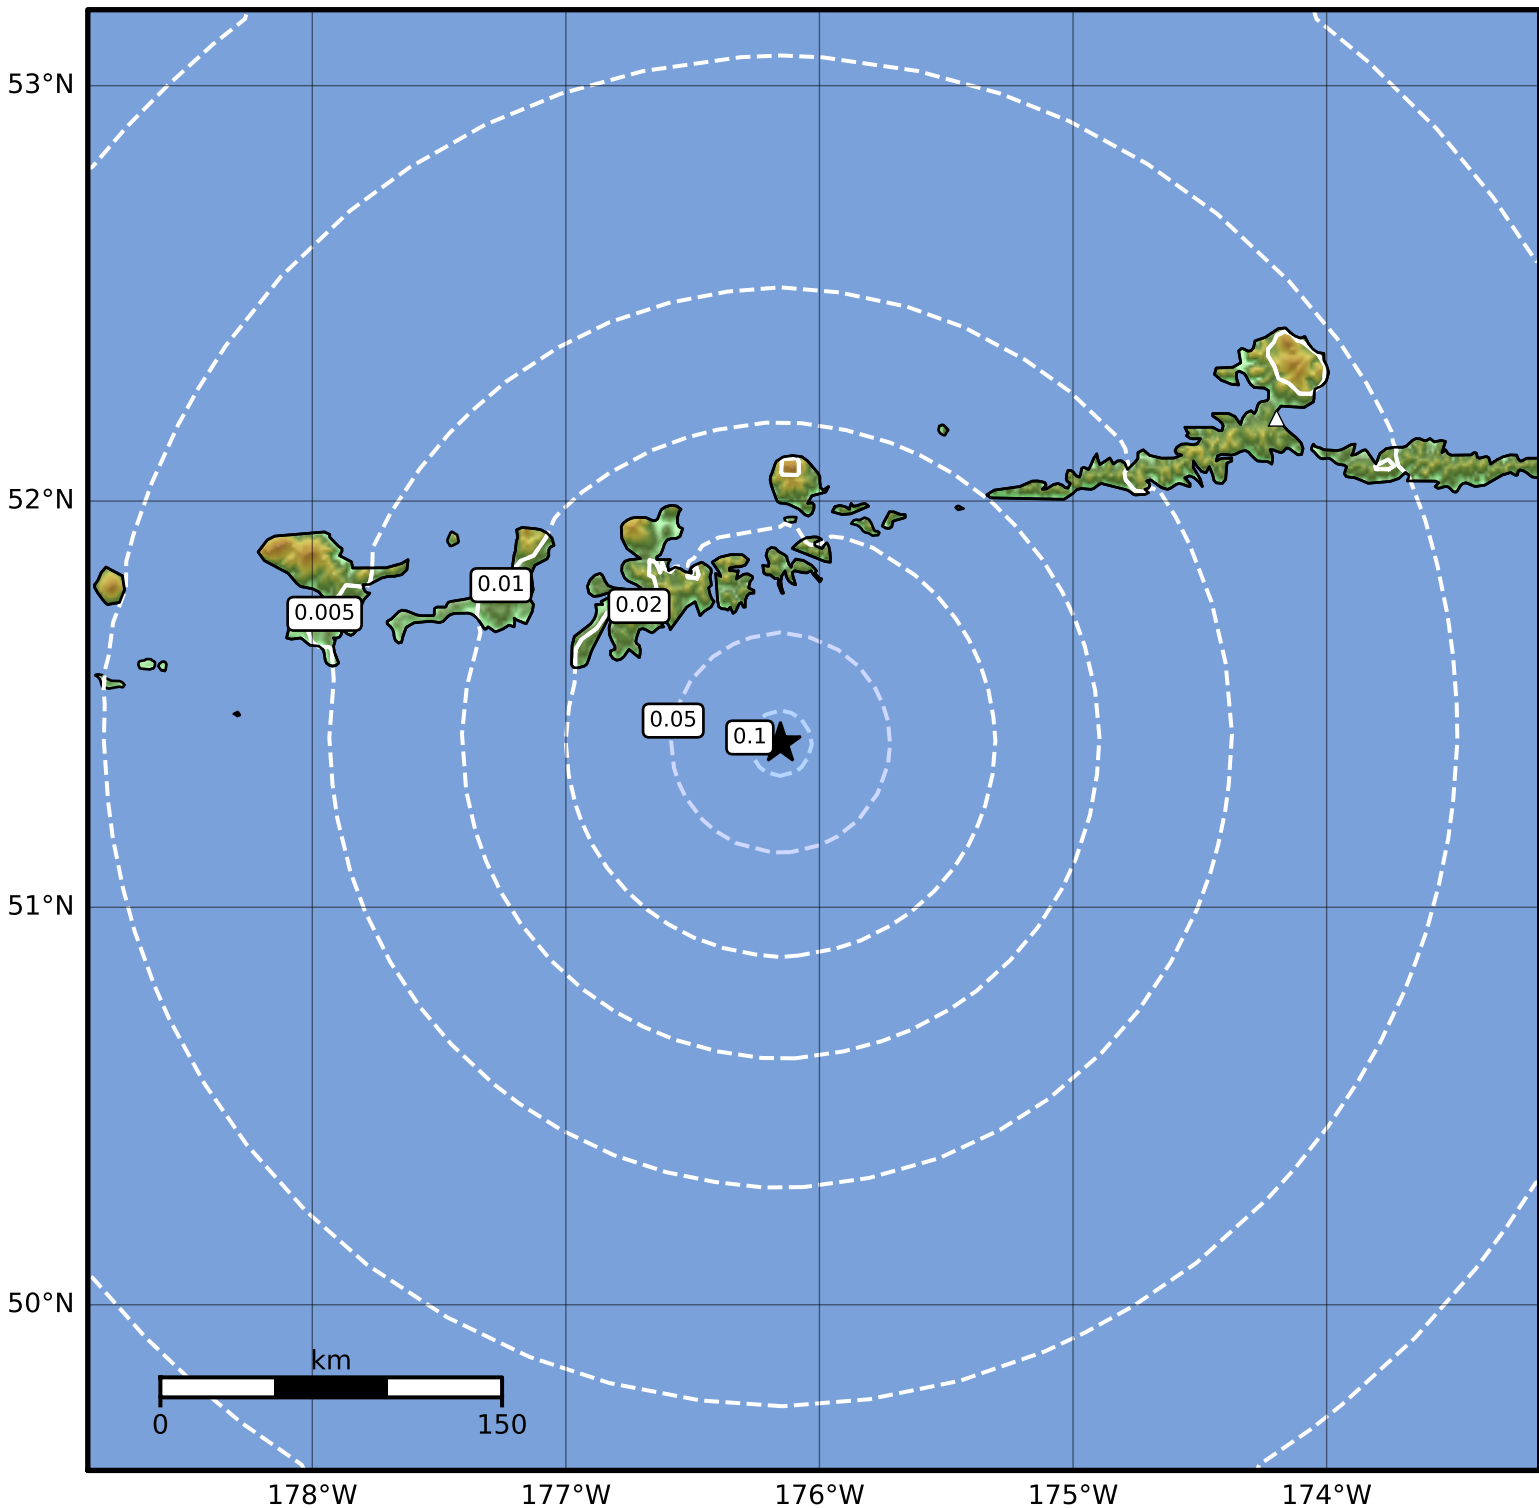

Peak Ground Velocity Map Alaska Earthquake Center
ShakeMap: 62 km (39 miles) SE of Adak
Nov 05, 2023 11:43:06 UTC M3.9 N51.41 W176.15 Depth: 25.8km ID:ak023e77v8dl

Scale based on Worden et al. (2012)

Version 2: Processed 2023-11-05T14:19:55Z

△ Seismic Instrument ○ Reported Intensity

★ Epicenter