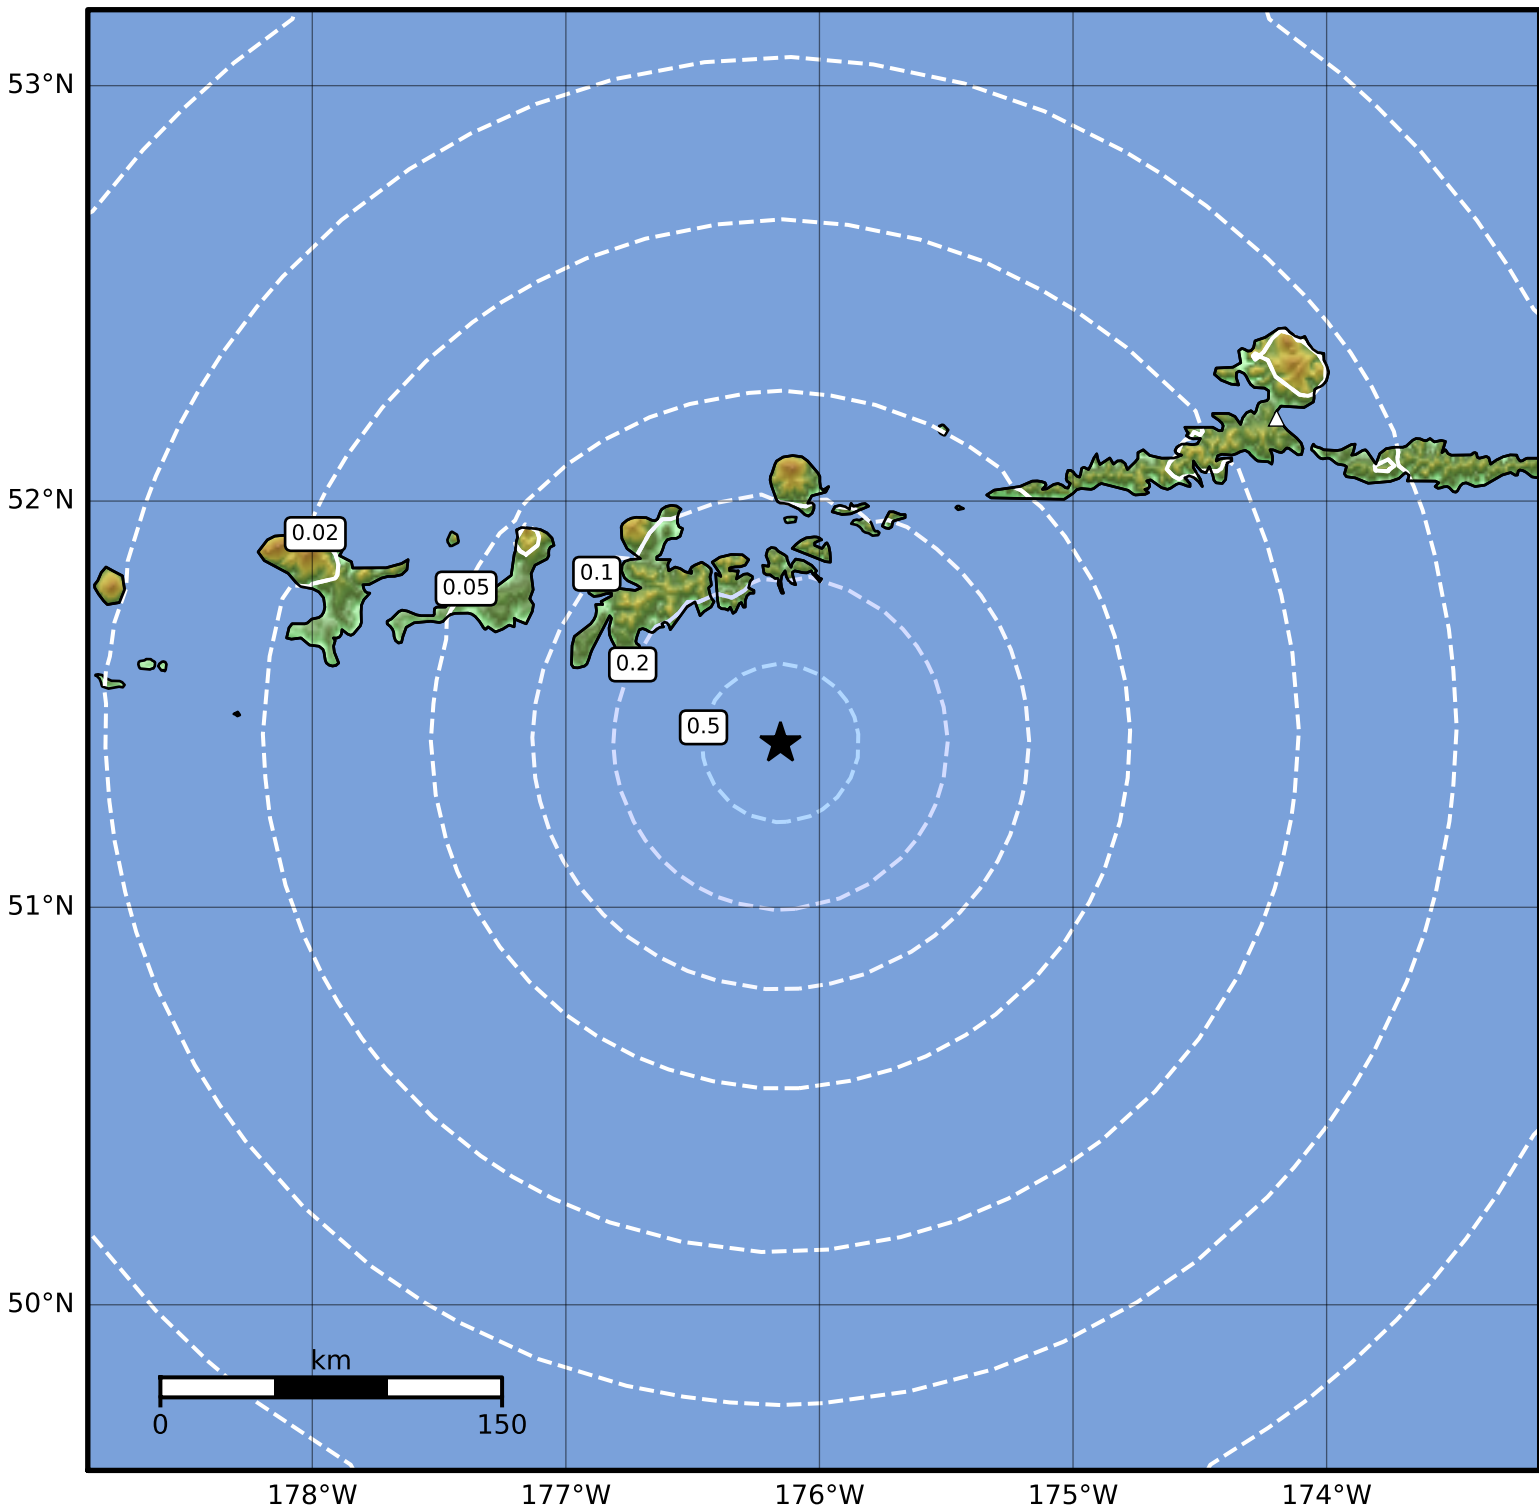

0.3 Second Peak Spectral Acceleration Map Alaska Earthquake Center
 ShakeMap: 62 km (39 miles) SE of Adak
 Nov 05, 2023 11:43:06 UTC M3.9 N51.41 W176.15 Depth: 25.8km ID:ak023e77v8dl

SA(0.3) (%g)	0.1	0.2	0.5	1	2	5	10	20	50	100	200
---------------------	------------	------------	------------	----------	----------	----------	-----------	-----------	-----------	------------	------------

Scale based on Worden et al. (2012)

Version 2: Processed 2023-11-05T14:19:55Z

△ Seismic Instrument ○ Reported Intensity

★ Epicenter