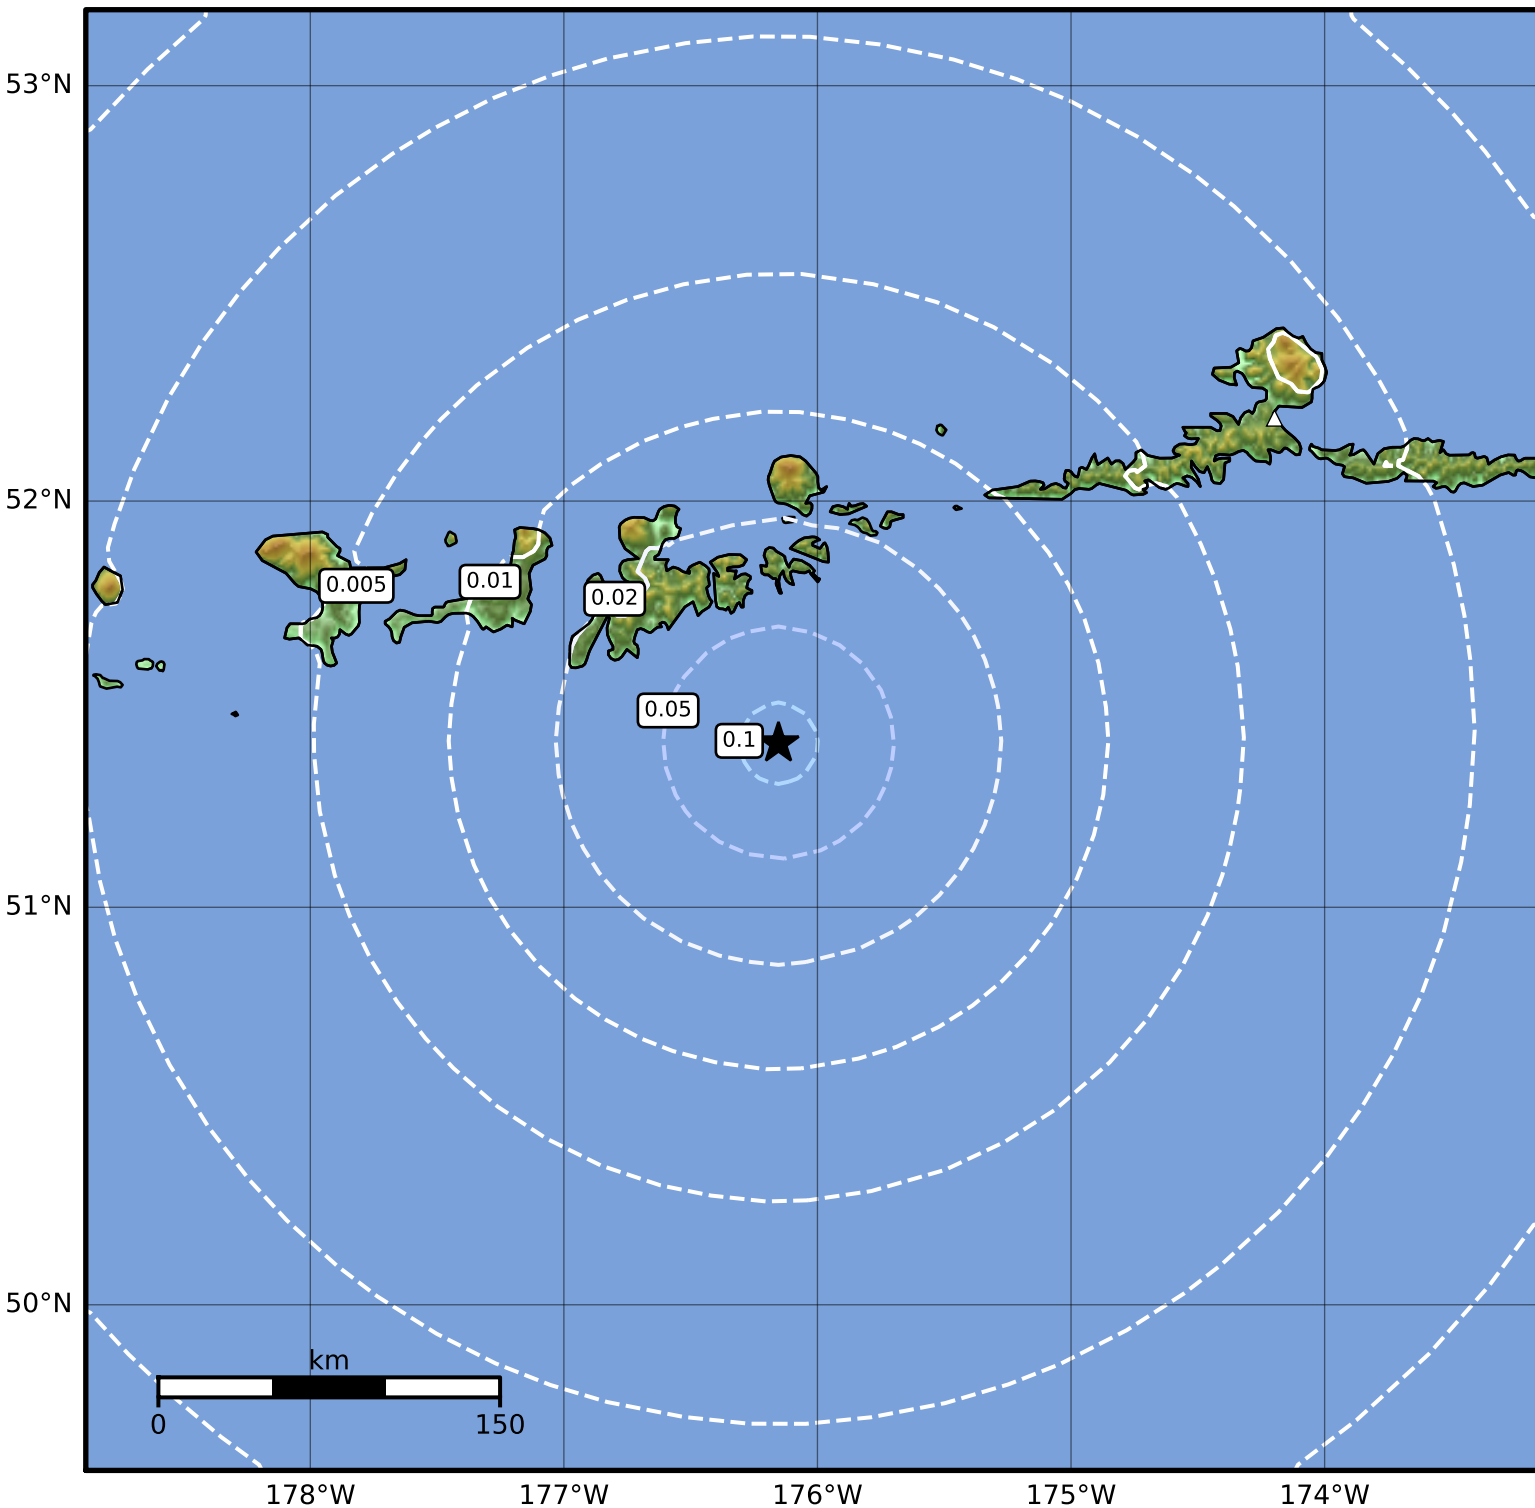

1.0 Second Peak Spectral Acceleration Map Alaska Earthquake Center
 ShakeMap: 62 km (39 miles) SE of Adak
 Nov 05, 2023 11:43:06 UTC M3.9 N51.41 W176.15 Depth: 25.8km ID:ak023e77v8dl

SA(1.0) (%g)	0.1	0.2	0.5	1	2	5	10	20	50	100	200
--------------	-----	-----	-----	---	---	---	----	----	----	-----	-----

Scale based on Worden et al. (2012)

Version 2: Processed 2023-11-05T14:19:55Z

△ Seismic Instrument ○ Reported Intensity

★ Epicenter