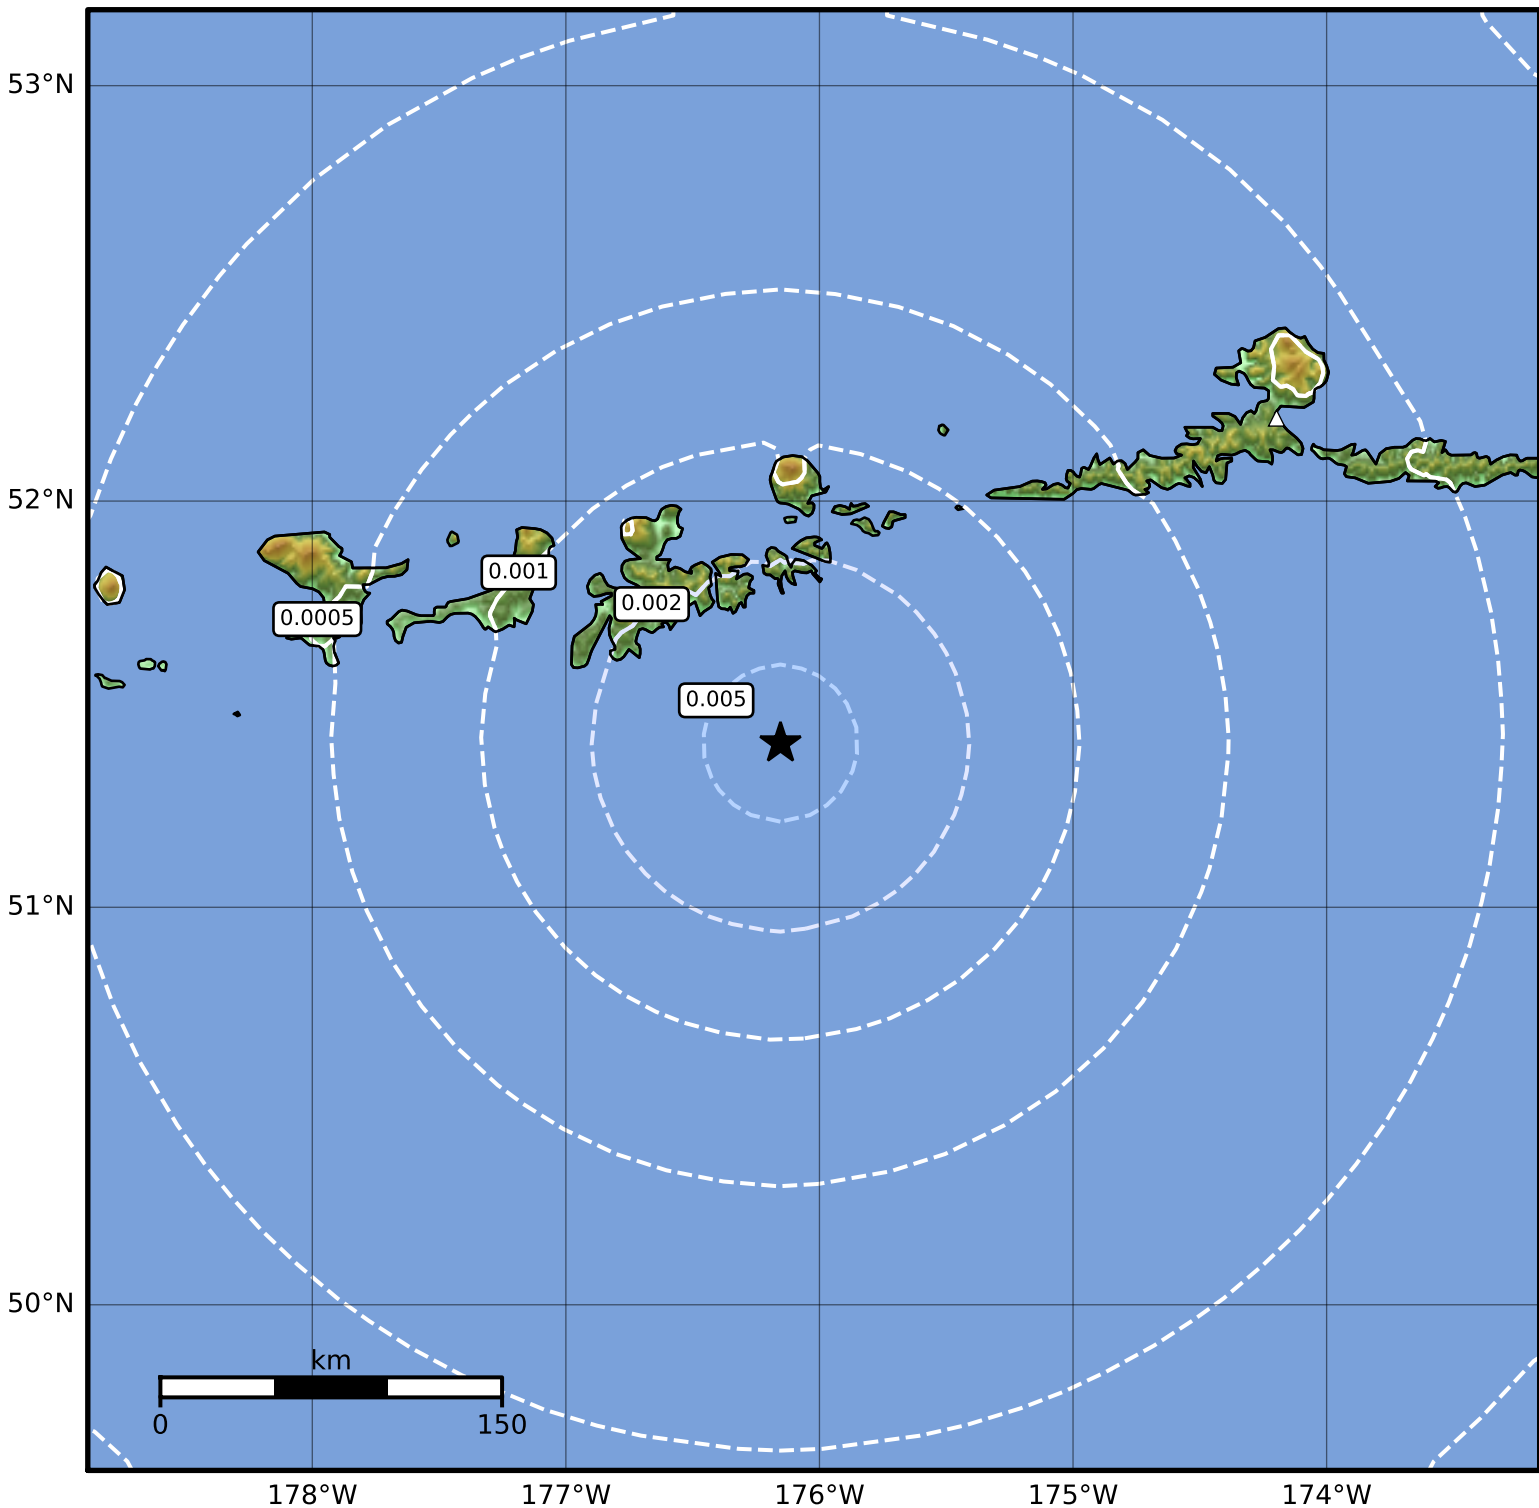

3.0 Second Peak Spectral Acceleration Map Alaska Earthquake Center
 ShakeMap: 62 km (39 miles) SE of Adak
 Nov 05, 2023 11:43:06 UTC M3.9 N51.41 W176.15 Depth: 25.8km ID:ak023e77v8dl

Scale based on Worden et al. (2012)

Version 2: Processed 2023-11-05T14:19:55Z

△ Seismic Instrument ○ Reported Intensity

★ Epicenter