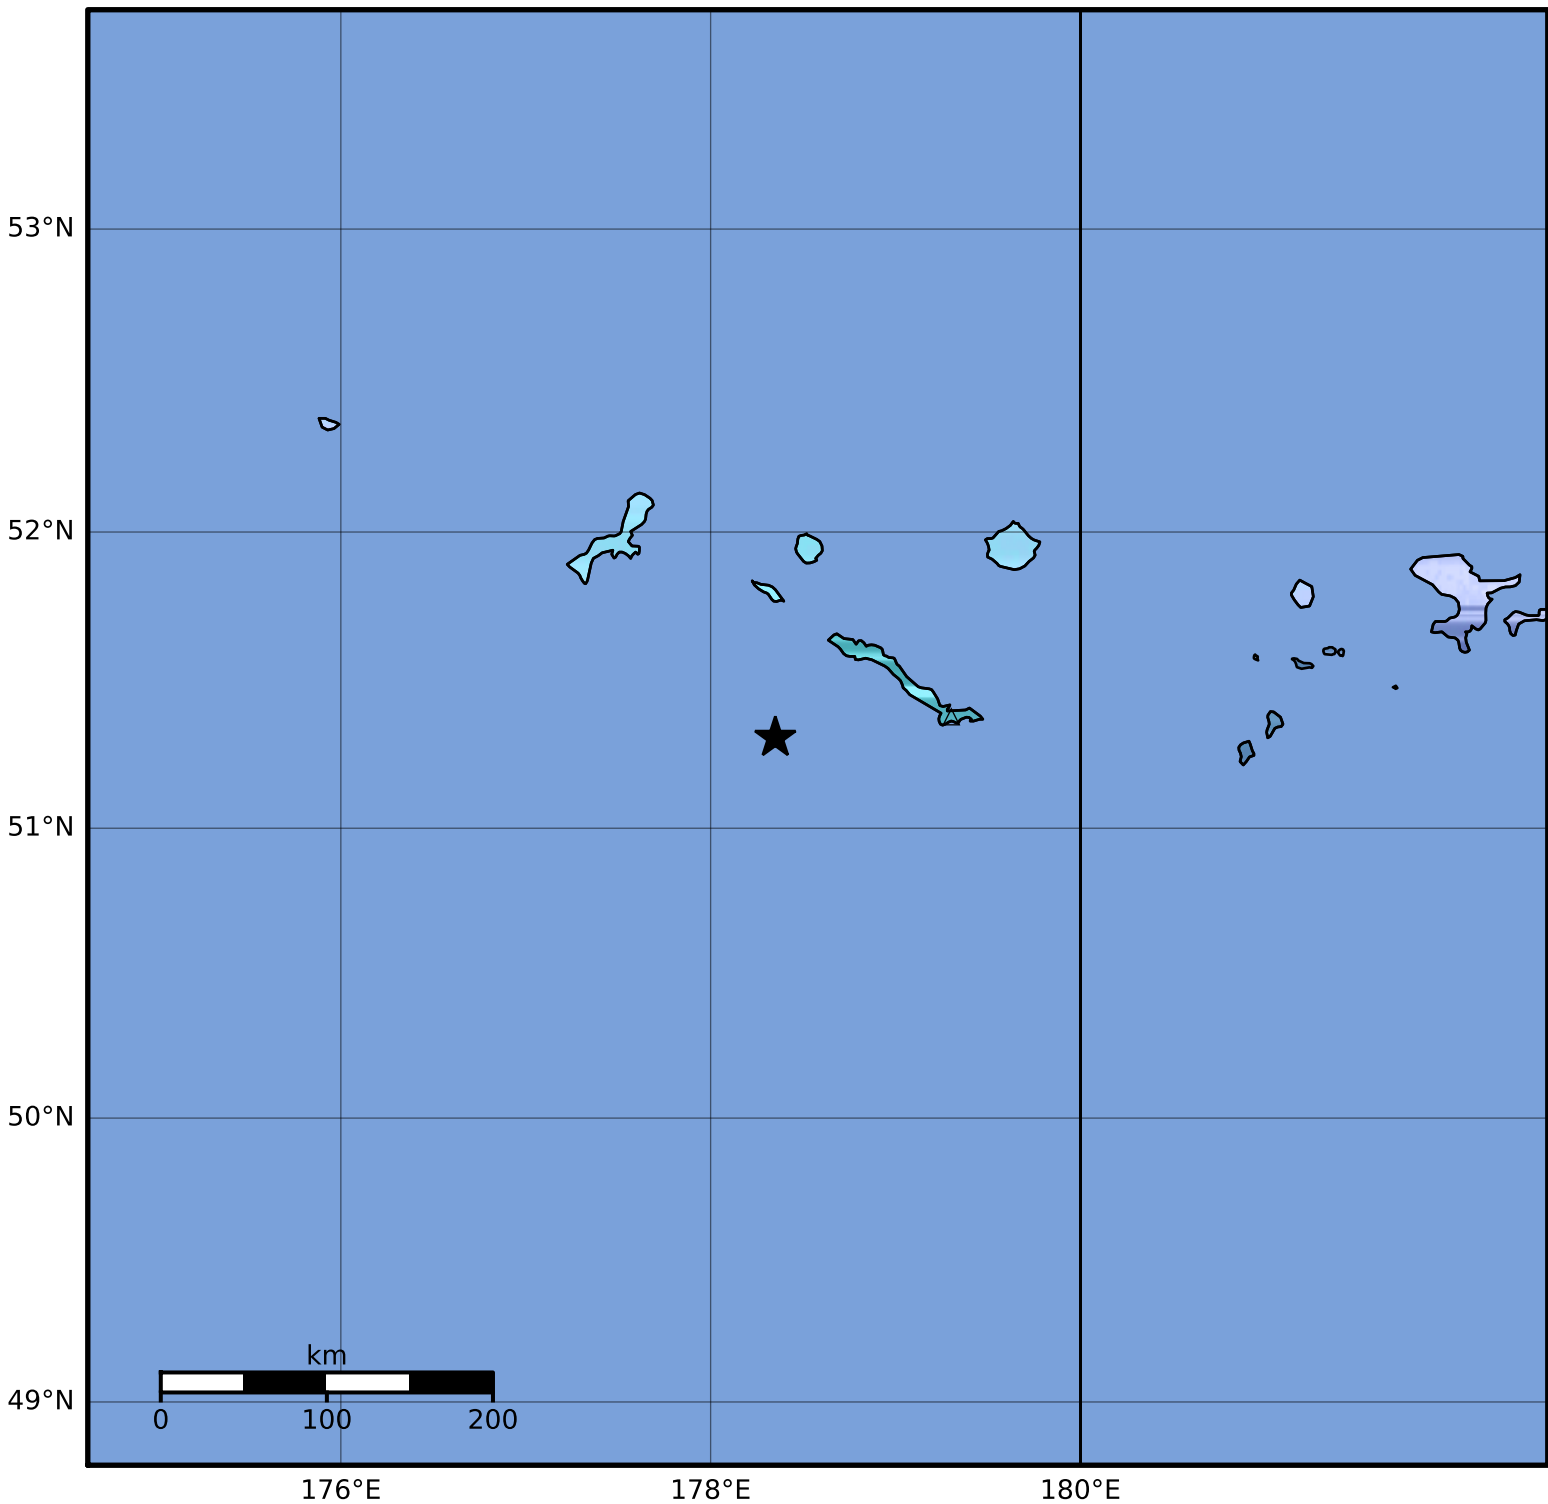

Macroseismic Intensity Map Alaska Earthquake Center  
 ShakeMap: 51 km (32 miles) WSW of Amchitka  
 Nov 05, 2023 13:27:27 UTC M5.1 N51.31 E178.35 Depth: 50.9km ID:ak023e78yq4d

SHAKING	Not felt	Weak	Light	Moderate	Strong	Very strong	Severe	Violent	Extreme
DAMAGE	None	None	None	Very light	Light	Moderate	Moderate/heavy	Heavy	Very heavy
PGA(%g)	<0.0464	0.297	2.76	6.2	11.5	21.5	40.1	74.7	>139
PGV(cm/s)	<0.0215	0.135	1.41	4.65	9.64	20	41.4	85.8	>178
INTENSITY	<b>I</b>	<b>II-III</b>	<b>IV</b>	<b>V</b>	<b>VI</b>	<b>VII</b>	<b>VIII</b>	<b>IX</b>	<b>X+</b>

Scale based on Worden et al. (2012)

Version 5: Processed 2023-11-05T13:55:59Z

△ Seismic Instrument ○ Reported Intensity

★ Epicenter