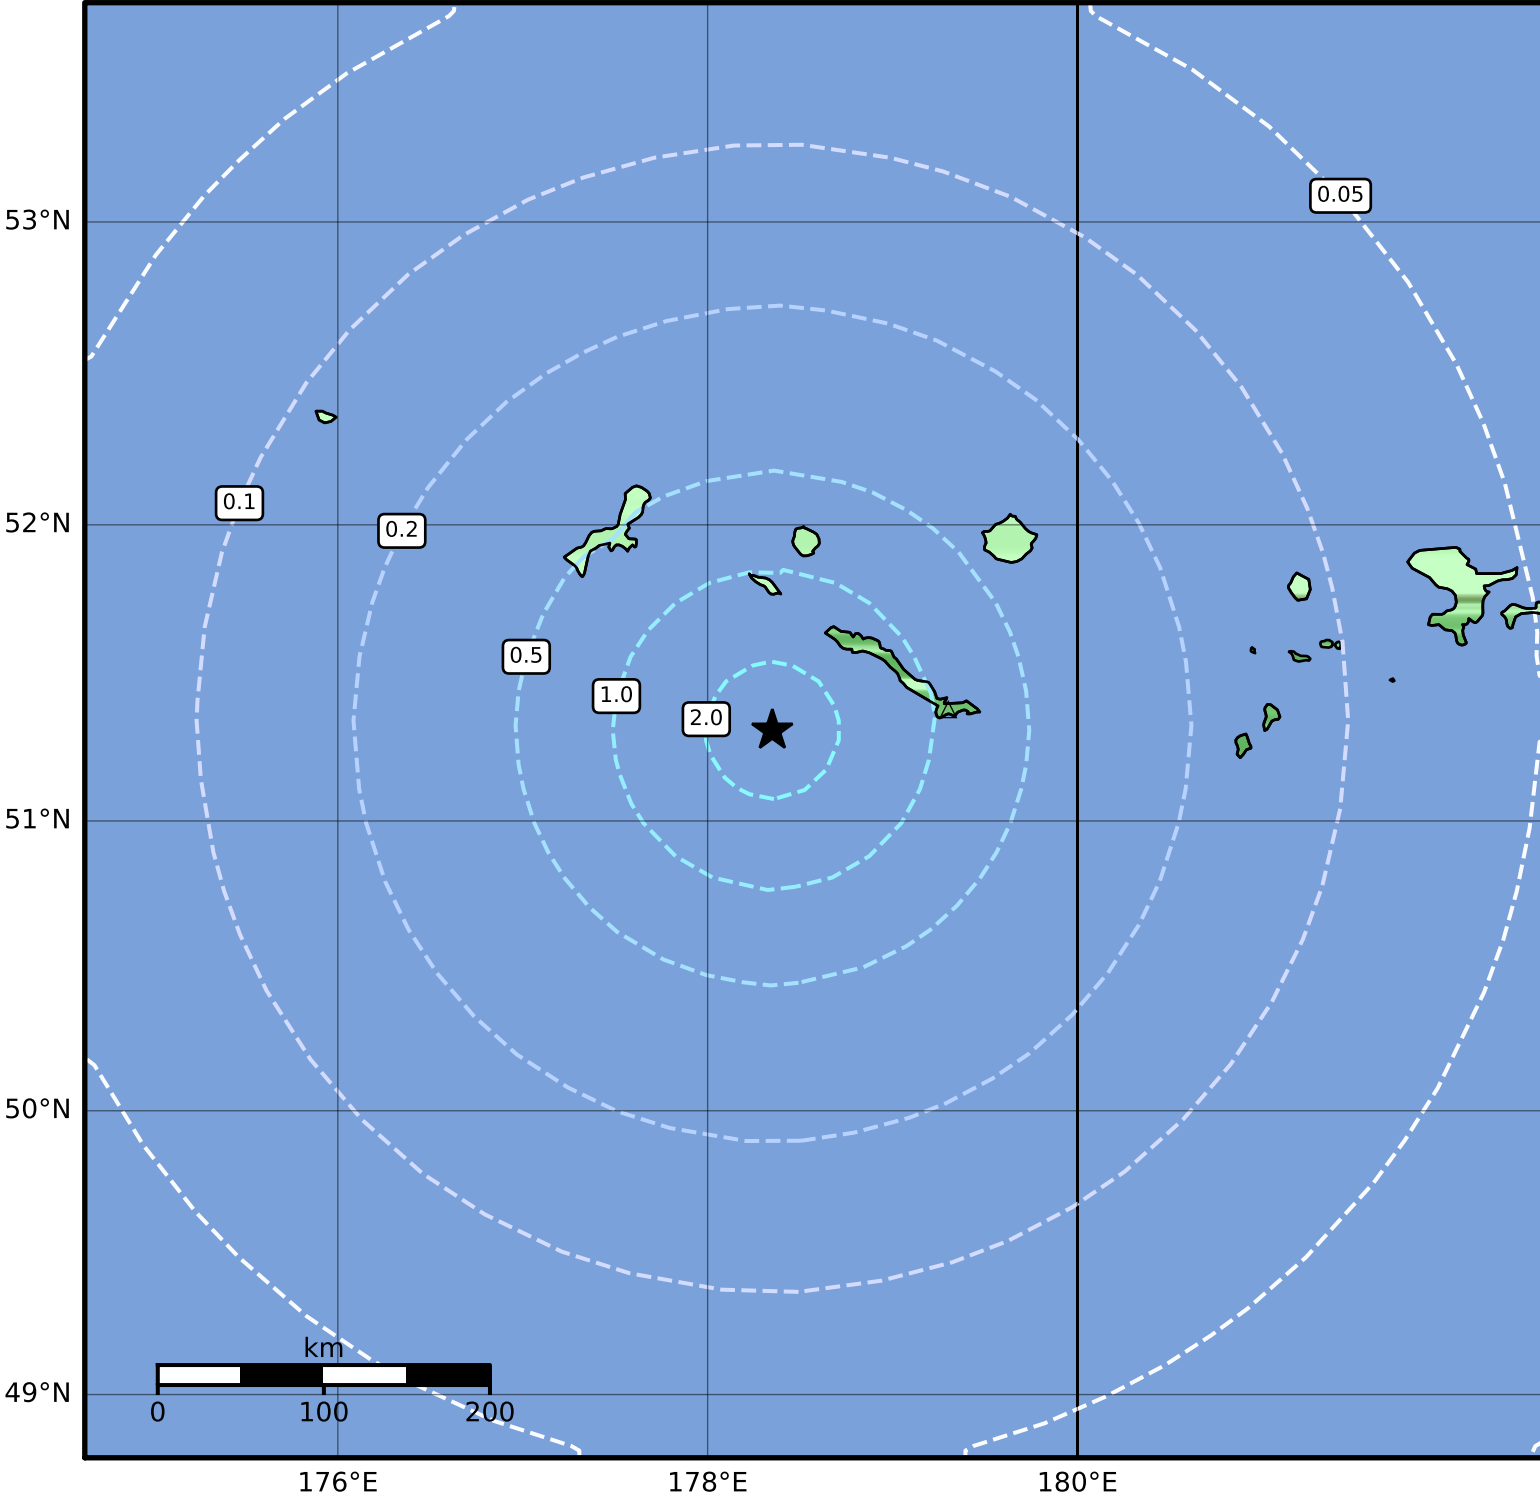

Peak Ground Acceleration Map Alaska Earthquake Center
ShakeMap: 51 km (32 miles) WSW of Amchitka
Nov 05, 2023 13:27:27 UTC M5.1 N51.31 E178.35 Depth: 50.9km ID:ak023e78yq4d

PGA (%g)	0.1	0.2	0.5	1	2	5	10	20	50	100	200
----------	-----	-----	-----	---	---	---	----	----	----	-----	-----

Scale based on Worden et al. (2012)

Version 5: Processed 2023-11-05T13:55:59Z

△ Seismic Instrument ○ Reported Intensity ★ Epicenter