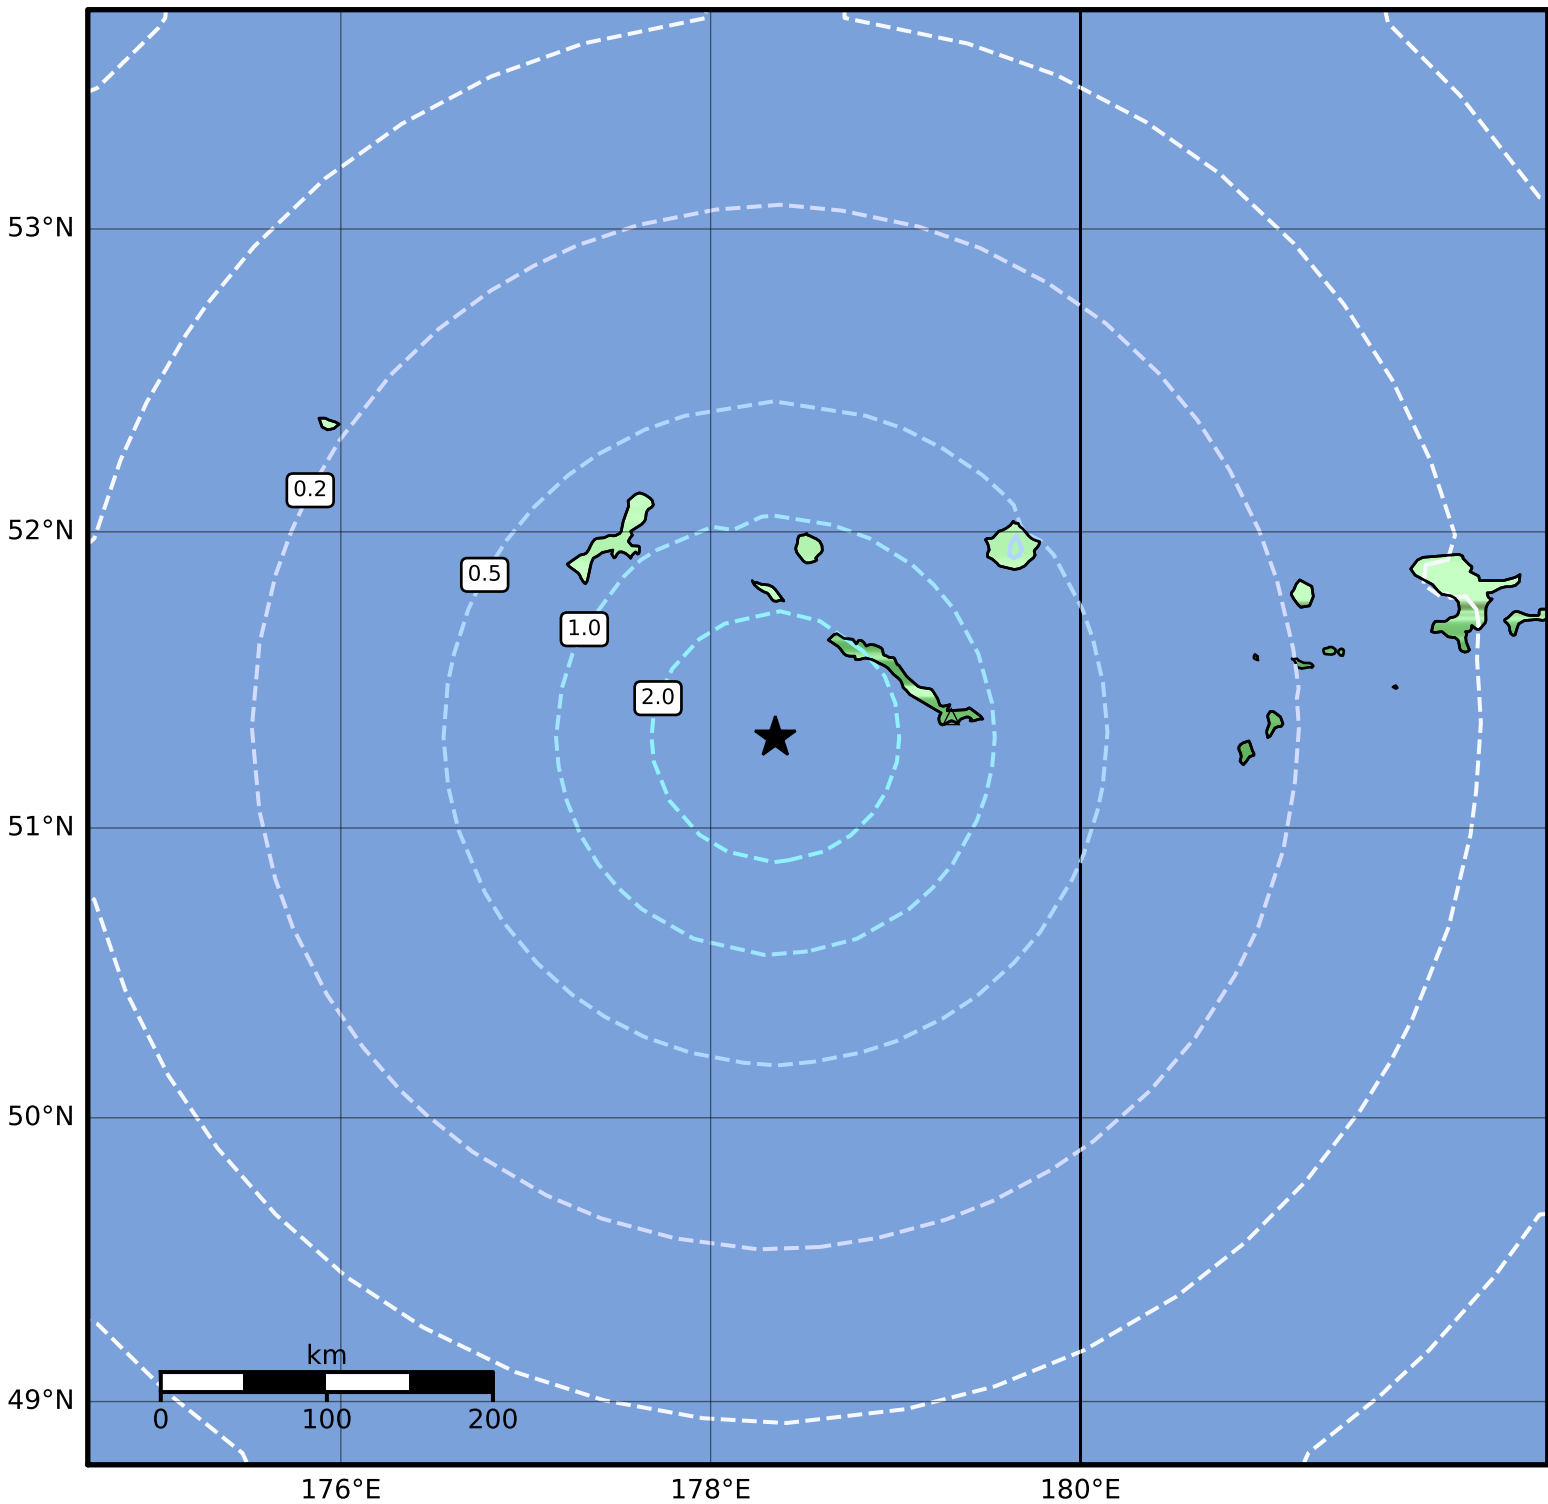

0.3 Second Peak Spectral Acceleration Map Alaska Earthquake Center
 ShakeMap: 51 km (32 miles) WSW of Amchitka
 Nov 05, 2023 13:27:27 UTC M5.1 N51.31 E178.35 Depth: 50.9km ID:ak023e78yq4d

SA(0.3) (%g)	0.1	0.2	0.5	1	2	5	10	20	50	100	200

Scale based on Worden et al. (2012)

Version 5: Processed 2023-11-05T13:55:59Z

△ Seismic Instrument ○ Reported Intensity

★ Epicenter