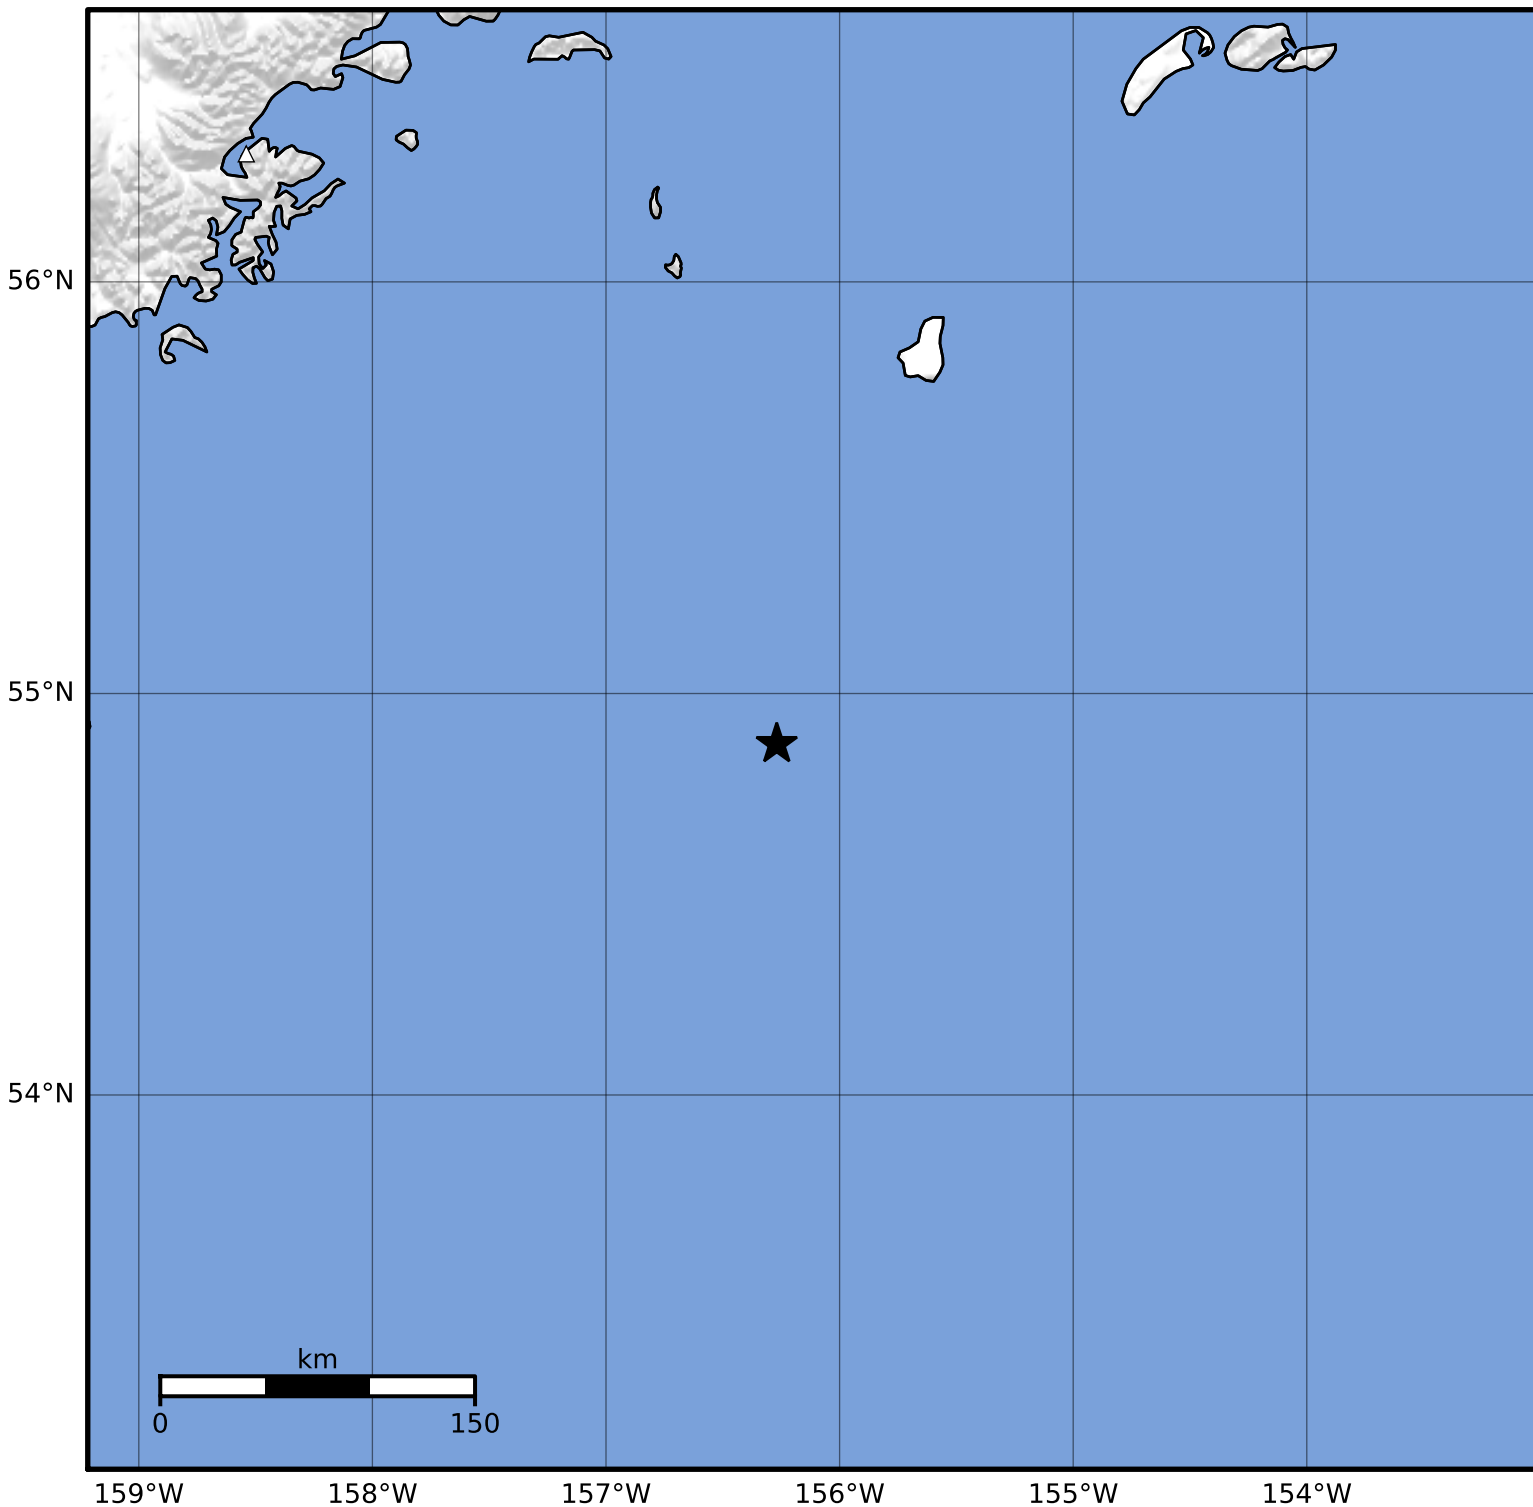

Macroseismic Intensity Map Alaska Earthquake Center  
 ShakeMap: 207 km (129 miles) SE of Chignik  
 Nov 06, 2023 12:17:32 UTC M3.6 N54.88 W156.27 Depth: 1.5km ID:ak023e8vuhg5

SHAKING	Not felt	Weak	Light	Moderate	Strong	Very strong	Severe	Violent	Extreme
DAMAGE	None	None	None	Very light	Light	Moderate	Moderate/heavy	Heavy	Very heavy
PGA(%g)	<0.0464	0.297	2.76	6.2	11.5	21.5	40.1	74.7	>139
PGV(cm/s)	<0.0215	0.135	1.41	4.65	9.64	20	41.4	85.8	>178
INTENSITY	<b>I</b>	<b>II-III</b>	<b>IV</b>	<b>V</b>	<b>VI</b>	<b>VII</b>	<b>VIII</b>	<b>IX</b>	<b>X+</b>

Scale based on Worden et al. (2012)

Version 1: Processed 2023-11-06T14:02:00Z

△ Seismic Instrument ○ Reported Intensity

★ Epicenter