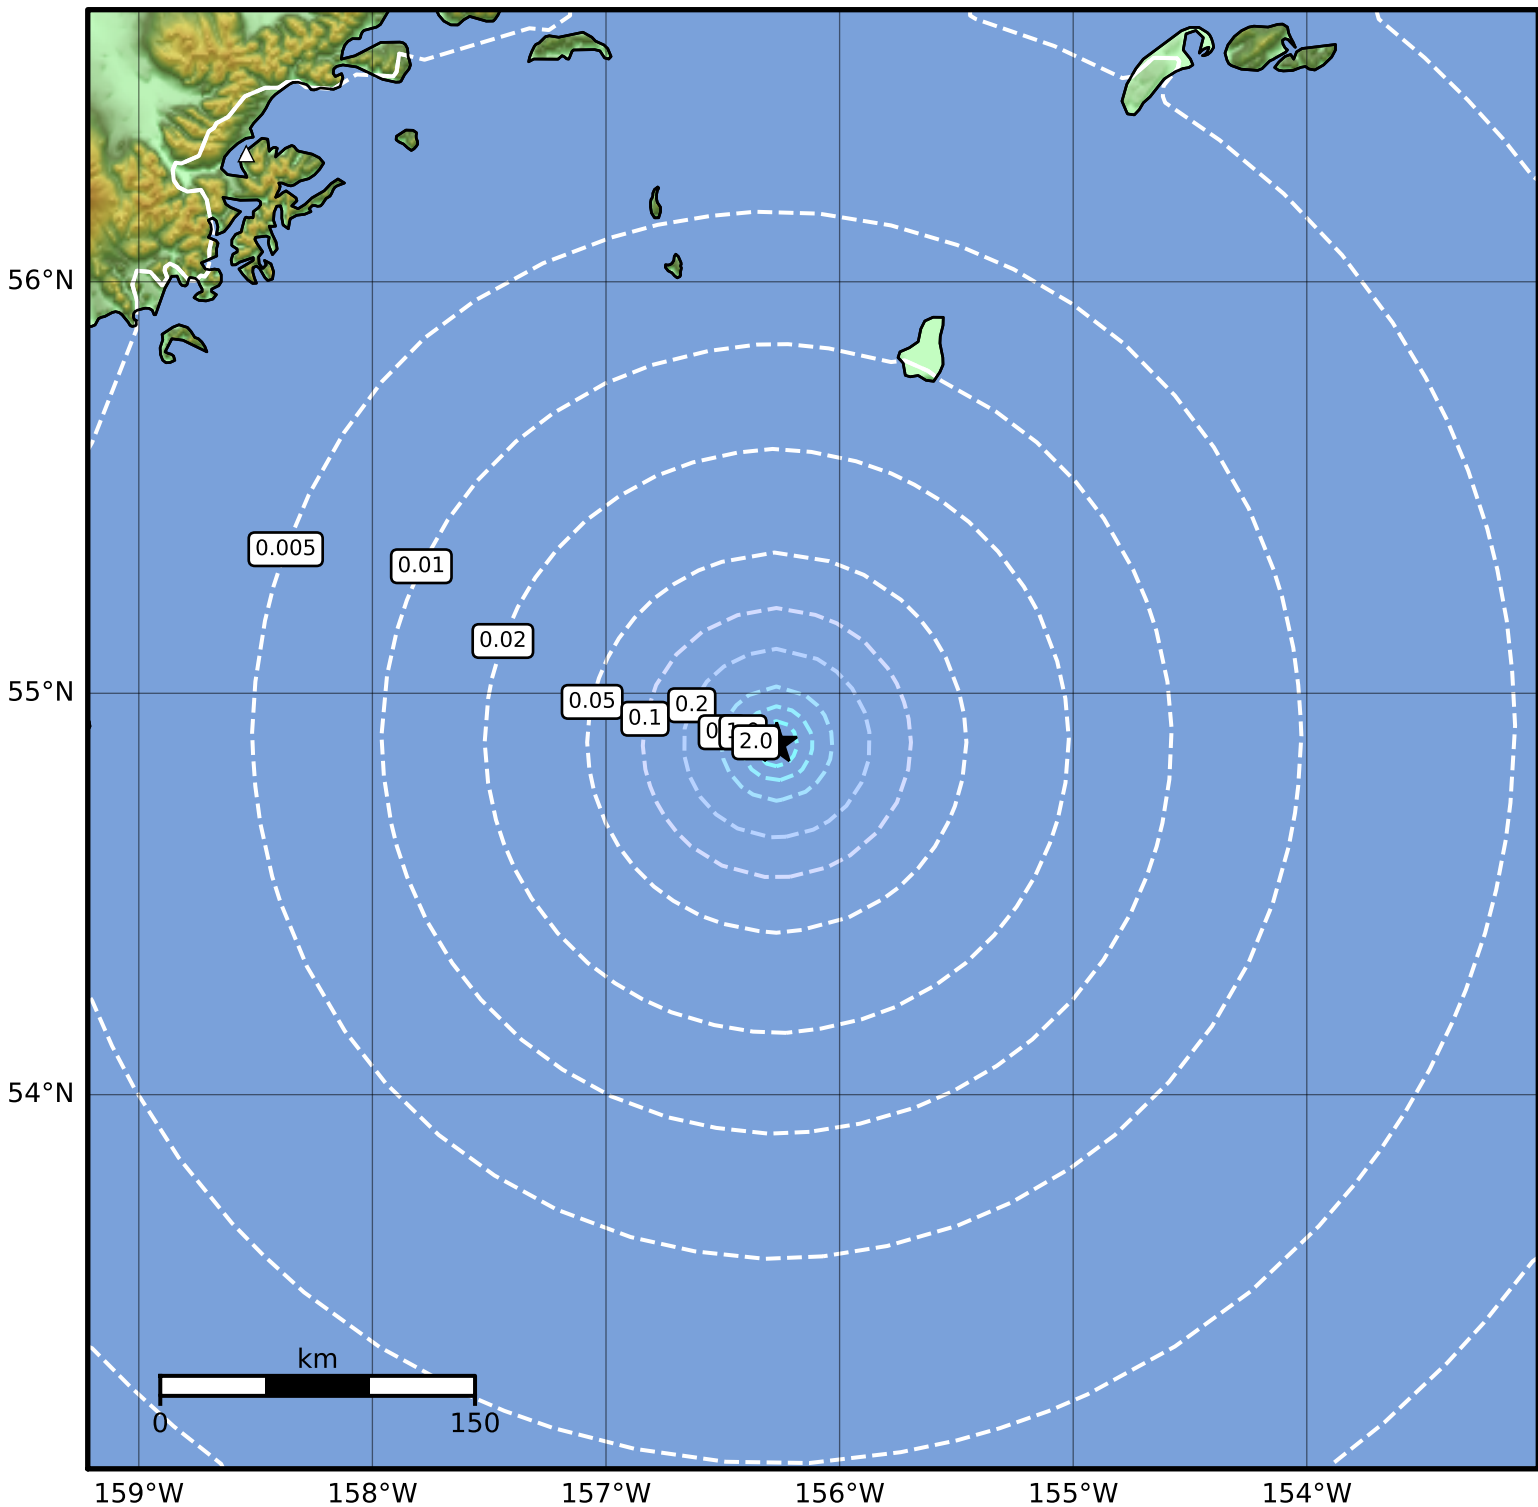

Peak Ground Acceleration Map Alaska Earthquake Center
ShakeMap: 207 km (129 miles) SE of Chignik
Nov 06, 2023 12:17:32 UTC M3.6 N54.88 W156.27 Depth: 1.5km ID:ak023e8vuhg5

PGA (%g)	0.1	0.2	0.5	1	2	5	10	20	50	100	200
----------	-----	-----	-----	---	---	---	----	----	----	-----	-----

Scale based on Worden et al. (2012)

Version 1: Processed 2023-11-06T14:02:00Z

△ Seismic Instrument ○ Reported Intensity

★ Epicenter