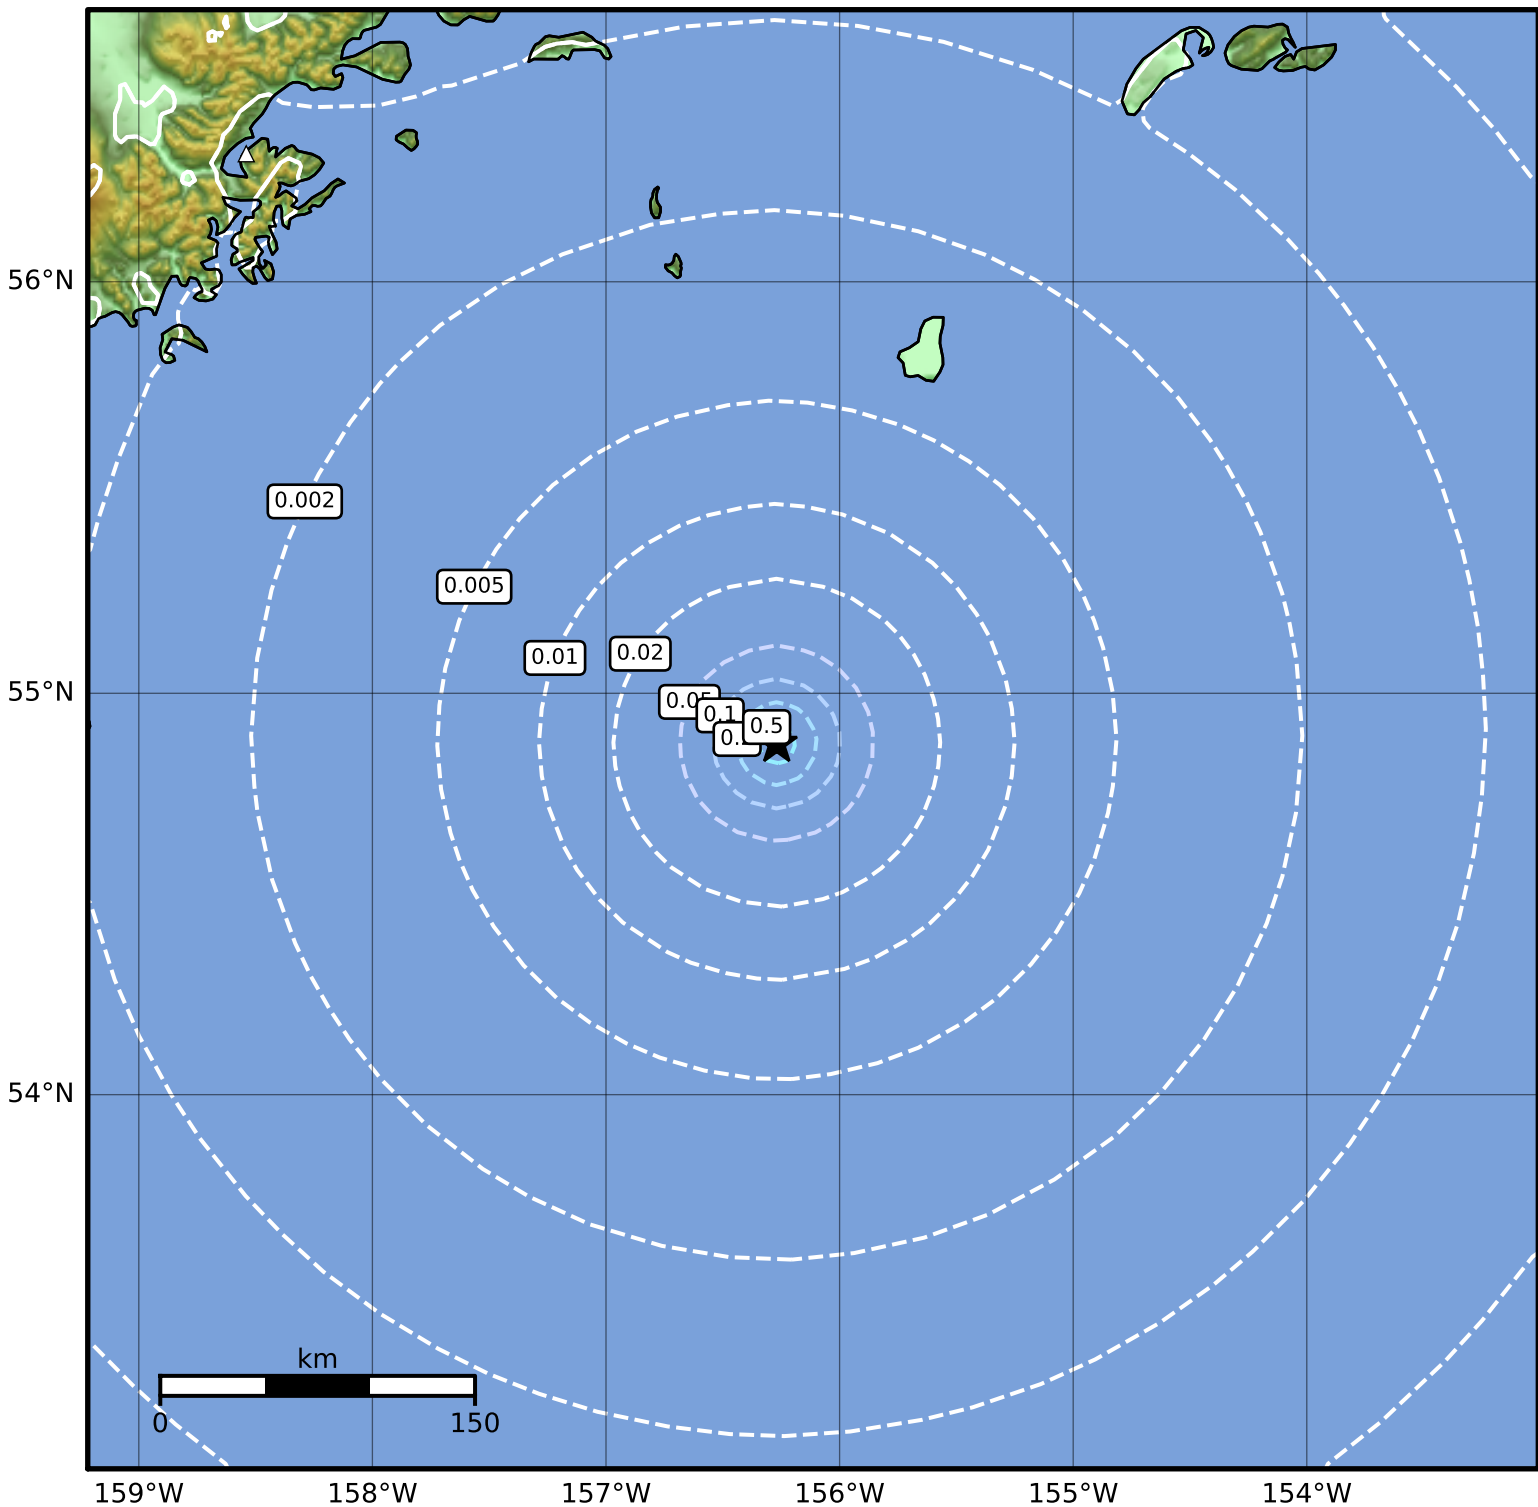

Peak Ground Velocity Map Alaska Earthquake Center
 ShakeMap: 207 km (129 miles) SE of Chignik
 Nov 06, 2023 12:17:32 UTC M3.6 N54.88 W156.27 Depth: 1.5km ID:ak023e8vuhg5

PGV (cm/s)	0.1	0.2	0.5	1	2	5	10	20	50	100	200
------------	-----	-----	-----	---	---	---	----	----	----	-----	-----

Scale based on Worden et al. (2012)

Version 1: Processed 2023-11-06T14:02:00Z

△ Seismic Instrument ○ Reported Intensity

★ Epicenter