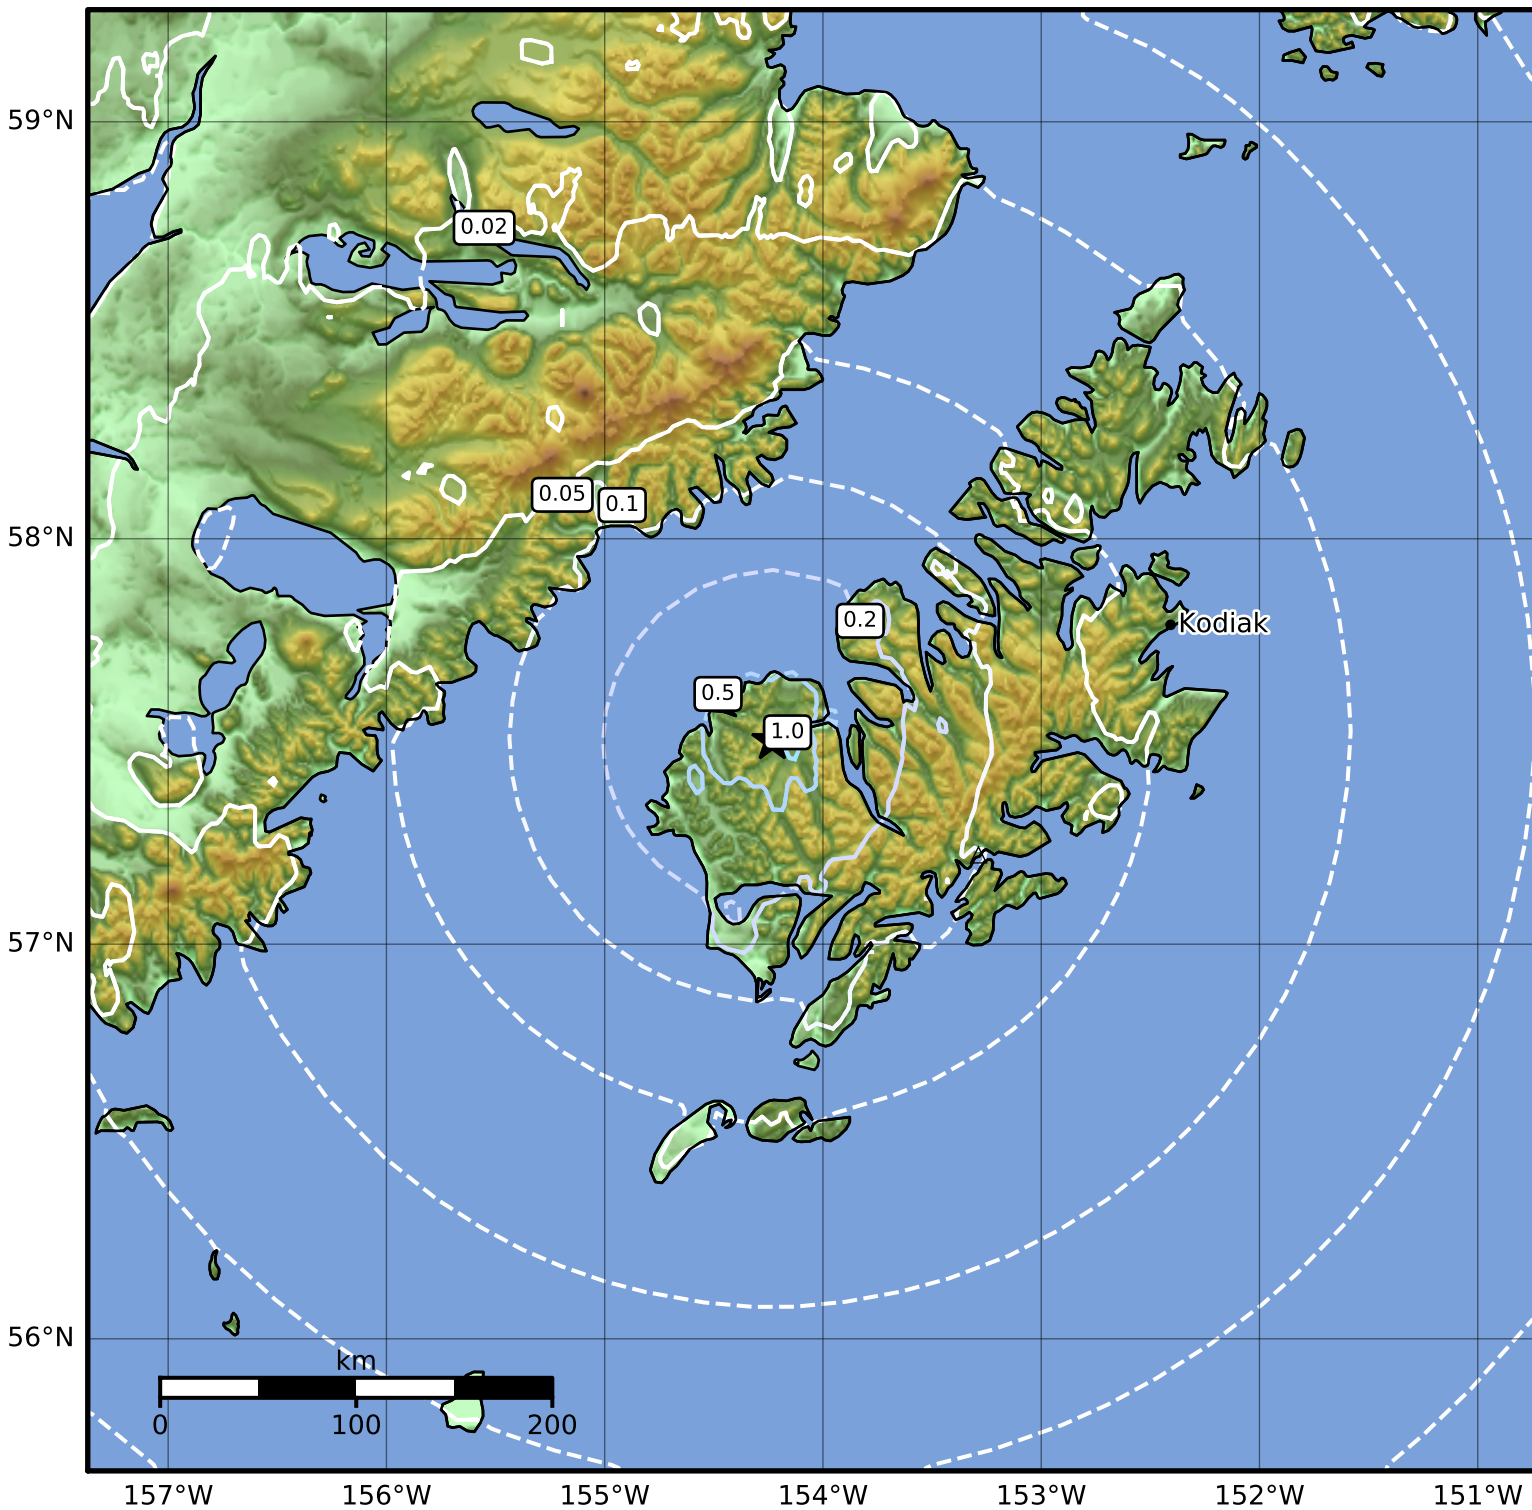

0.3 Second Peak Spectral Acceleration Map Alaska Earthquake Center
 ShakeMap: 15 km (9 miles) ESE of Karluk
 Nov 06, 2023 23:15:25 UTC M3.9 N57.50 W154.23 Depth: 28.0km ID:ak023e92dtky

SA(0.3) (%g)	0.1	0.2	0.5	1	2	5	10	20	50	100	200
---------------------	------------	------------	------------	----------	----------	----------	-----------	-----------	-----------	------------	------------

Scale based on Worden et al. (2012)

Version 2: Processed 2023-11-06T23:51:58Z

△ Seismic Instrument ○ Reported Intensity

★ Epicenter