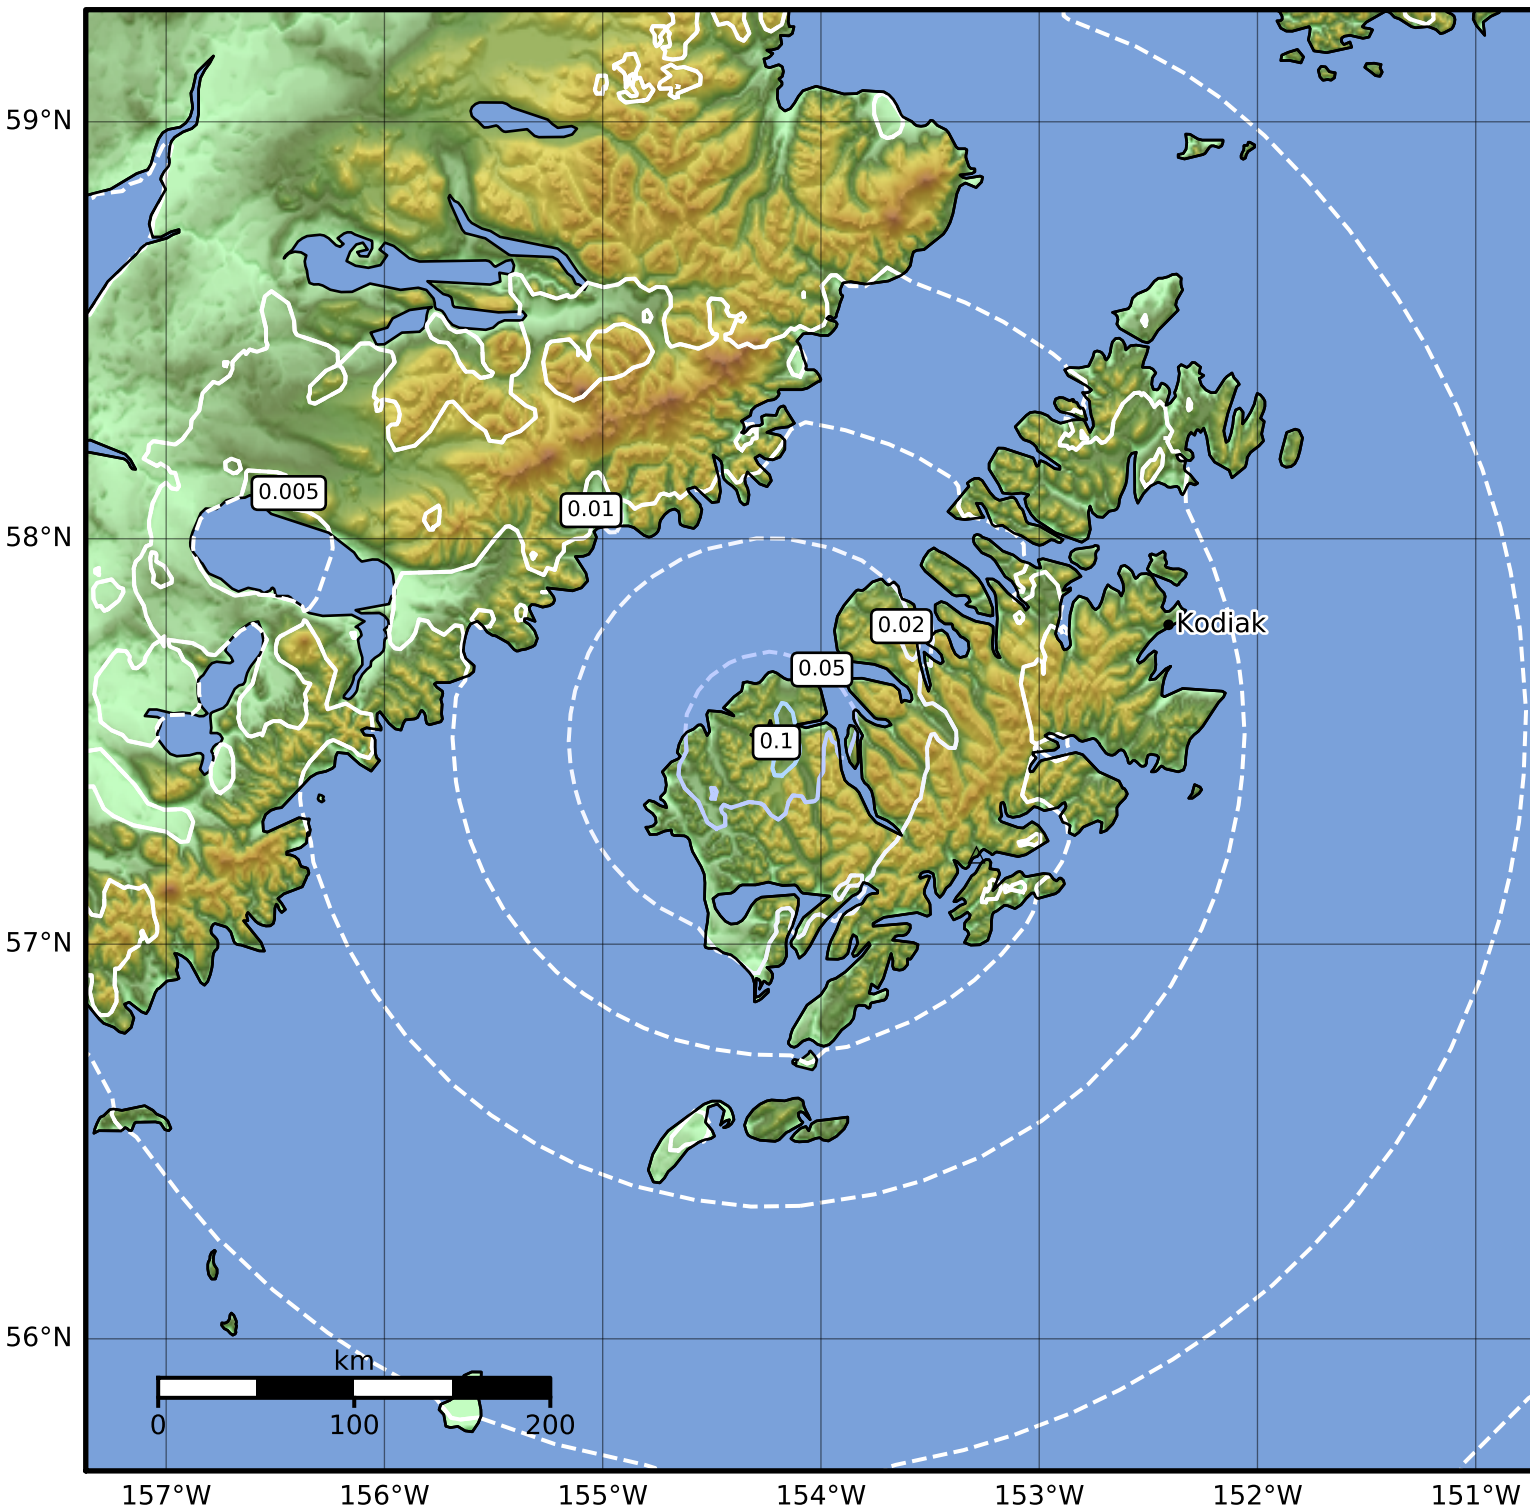

1.0 Second Peak Spectral Acceleration Map Alaska Earthquake Center
 ShakeMap: 15 km (9 miles) ESE of Karluk
 Nov 06, 2023 23:15:25 UTC M3.9 N57.50 W154.23 Depth: 28.0km ID:ak023e92dtky

SA(1.0) (%g)	0.1	0.2	0.5	1	2	5	10	20	50	100	200
---------------------	------------	------------	------------	----------	----------	----------	-----------	-----------	-----------	------------	------------

Scale based on Worden et al. (2012)

Version 2: Processed 2023-11-06T23:51:58Z

△ Seismic Instrument ○ Reported Intensity

★ Epicenter