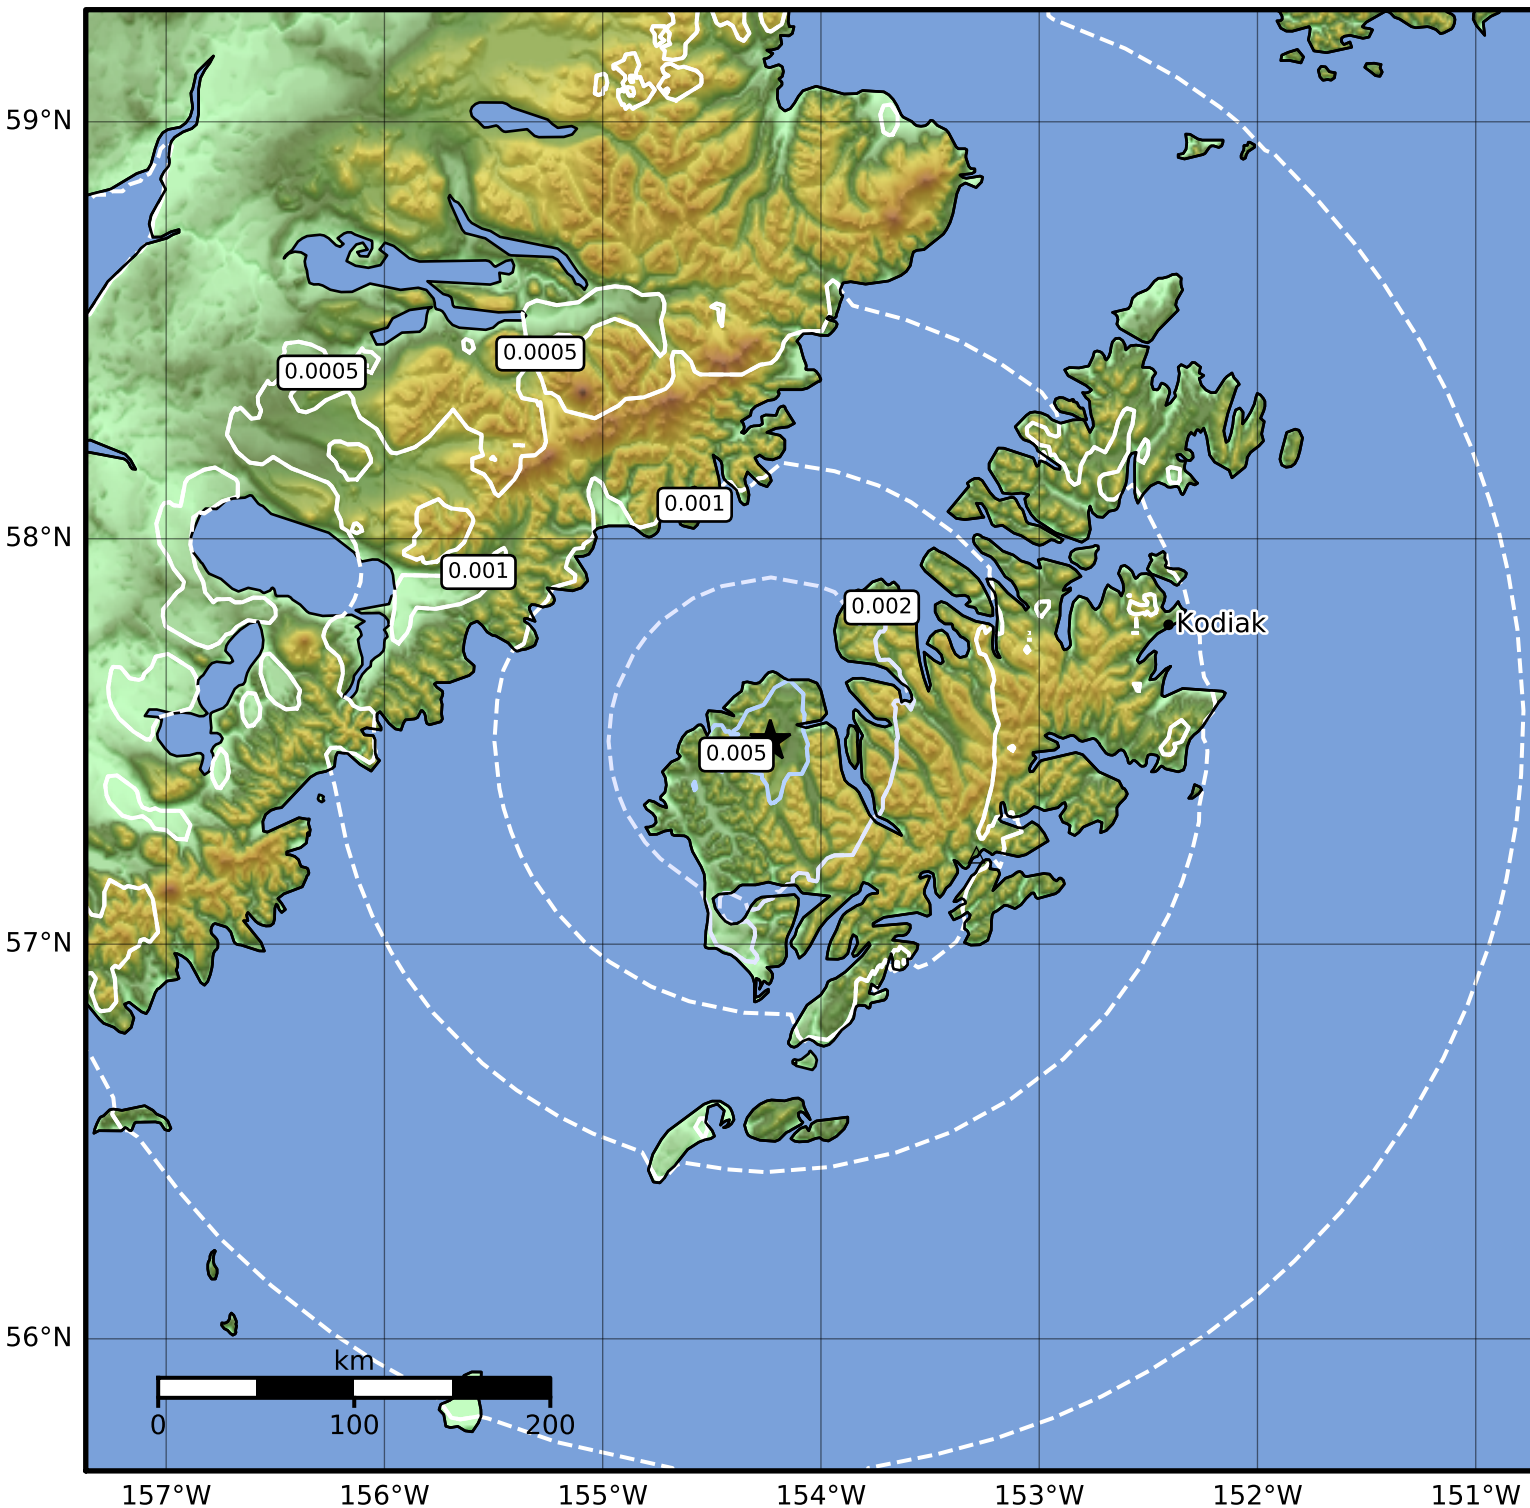

3.0 Second Peak Spectral Acceleration Map Alaska Earthquake Center
 ShakeMap: 15 km (9 miles) ESE of Karluk
 Nov 06, 2023 23:15:25 UTC M3.9 N57.50 W154.23 Depth: 28.0km ID:ak023e92dtky

Scale based on Worden et al. (2012)

Version 2: Processed 2023-11-06T23:51:58Z

△ Seismic Instrument ○ Reported Intensity

★ Epicenter