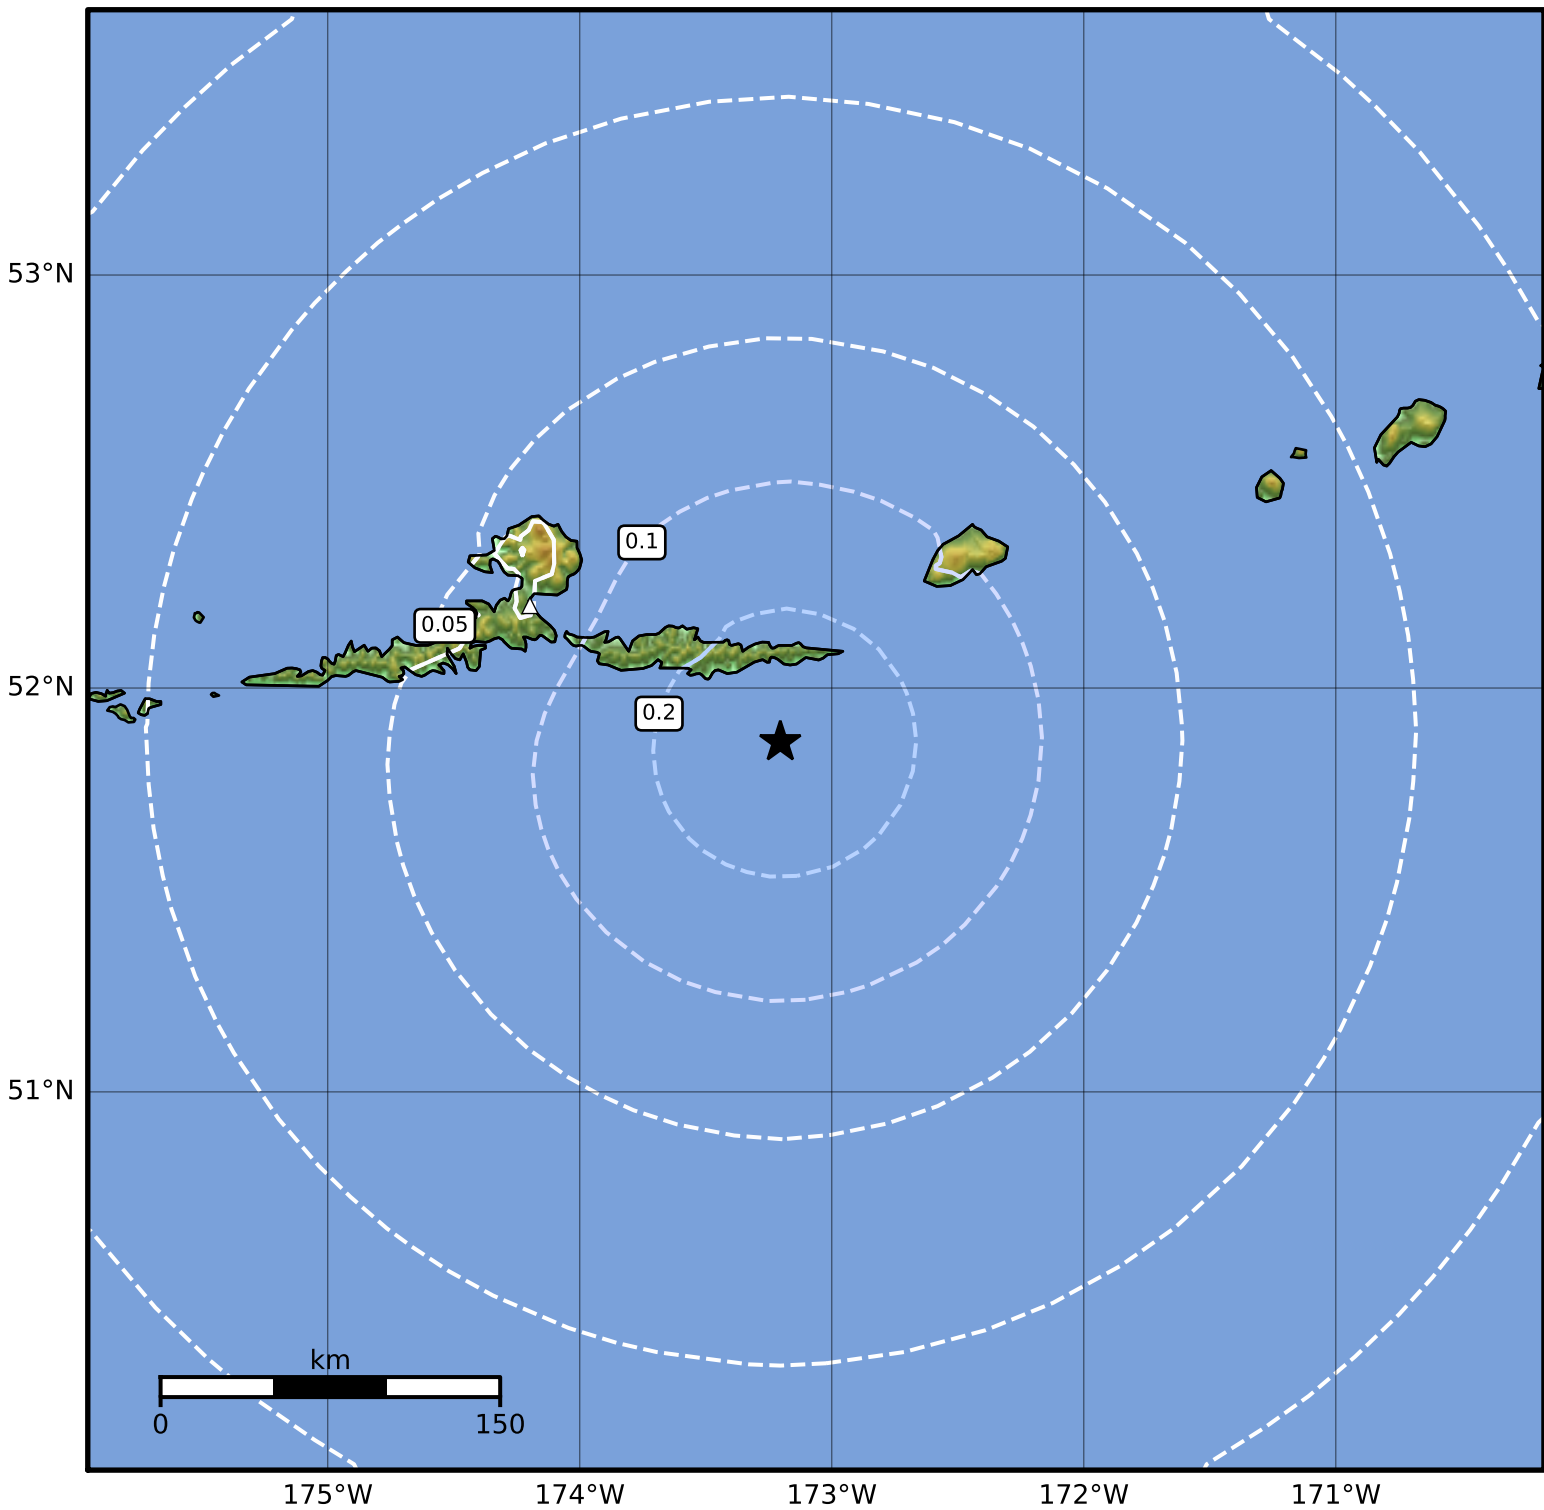

Peak Ground Acceleration Map Alaska Earthquake Center
ShakeMap: 77 km (48 miles) ESE of Atka
Nov 08, 2023 08:40:30 UTC M3.6 N51.87 W173.20 Depth: 51.5km ID:ak023ec4oekp

PGA (%g)	0.1	0.2	0.5	1	2	5	10	20	50	100	200
----------	-----	-----	-----	---	---	---	----	----	----	-----	-----

Scale based on Worden et al. (2012)

Version 1: Processed 2023-11-08T17:00:36Z

△ Seismic Instrument ○ Reported Intensity

★ Epicenter