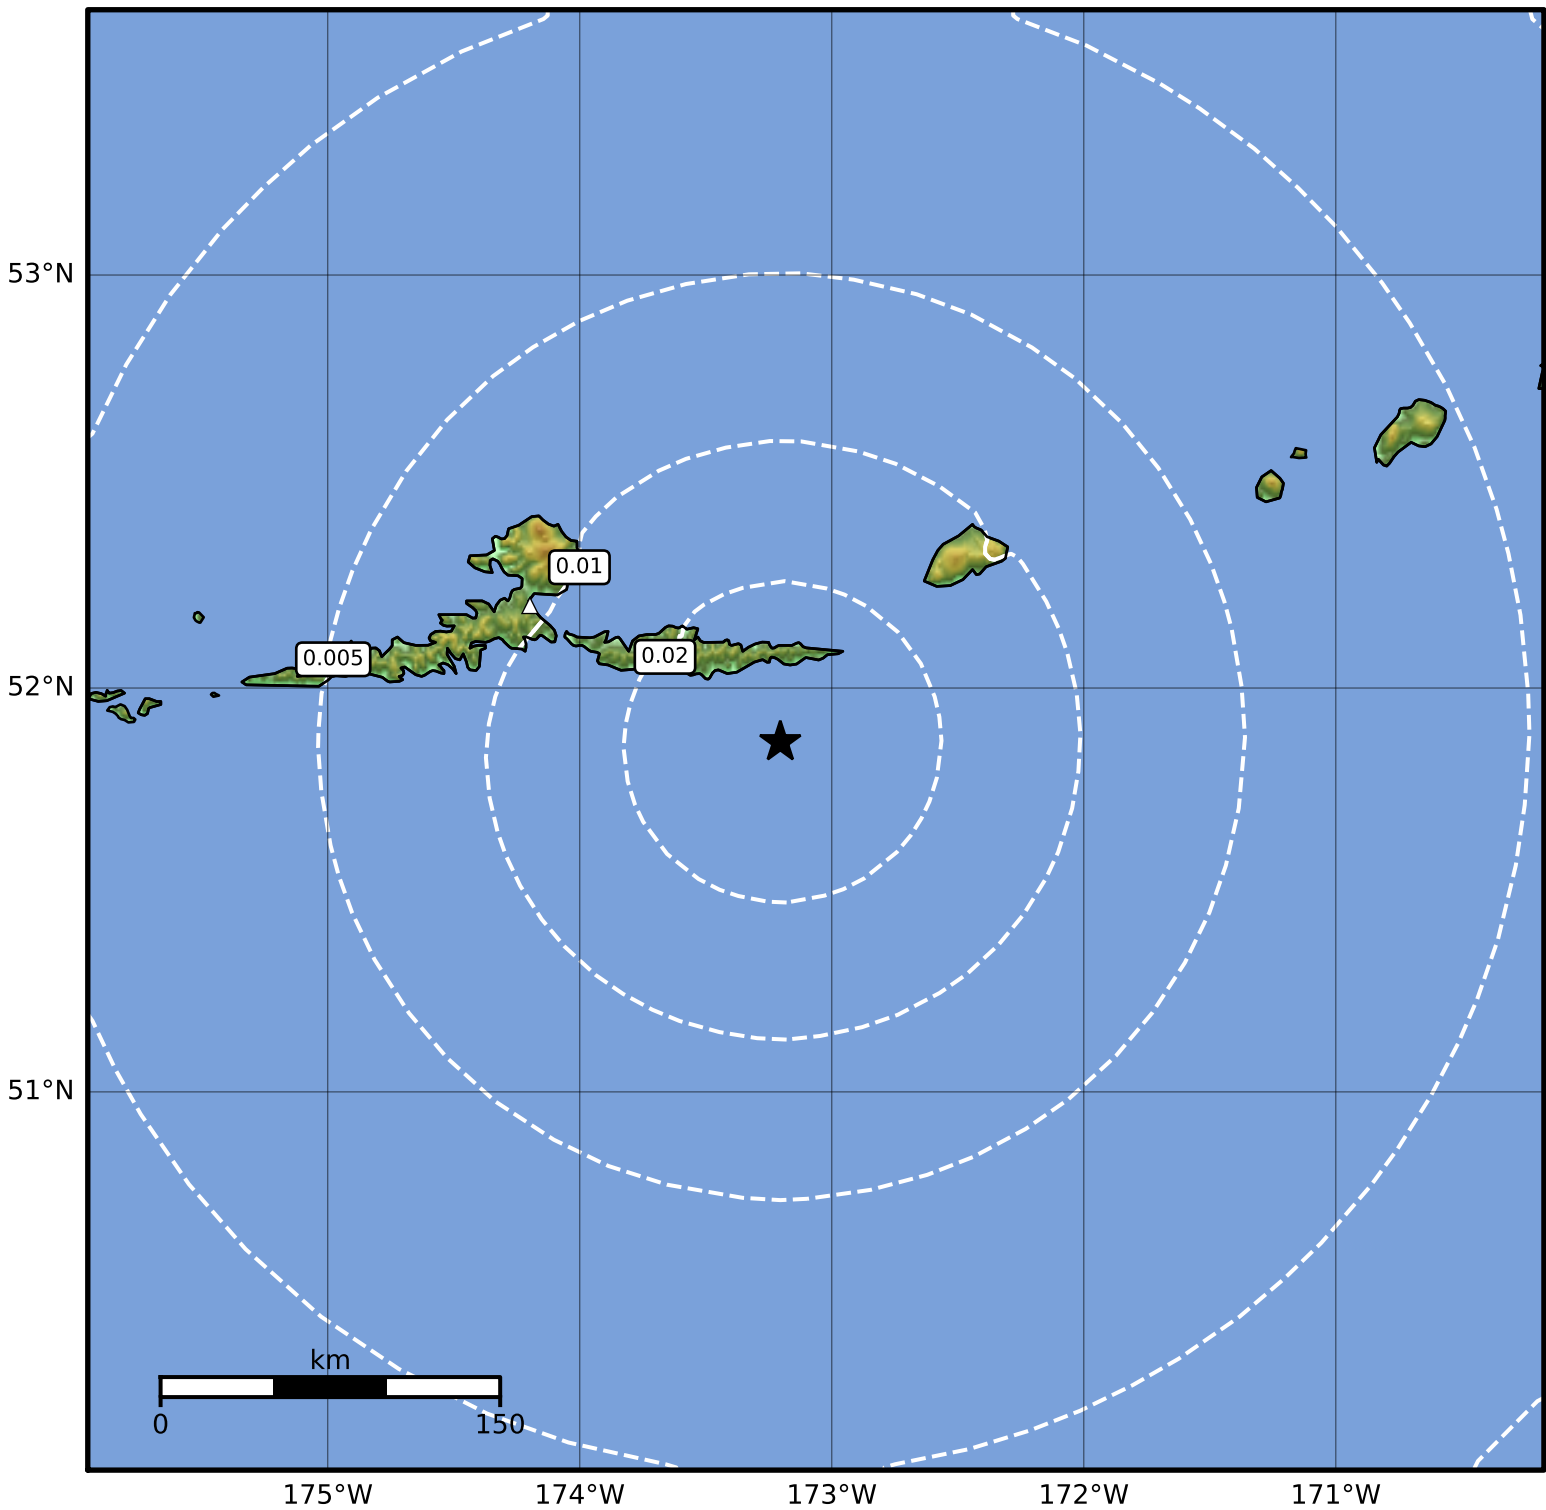

Peak Ground Velocity Map Alaska Earthquake Center  
ShakeMap: 77 km (48 miles) ESE of Atka  
Nov 08, 2023 08:40:30 UTC M3.6 N51.87 W173.20 Depth: 51.5km ID:ak023ec4oekp

Scale based on Worden et al. (2012)

Version 1: Processed 2023-11-08T17:00:36Z

△ Seismic Instrument ○ Reported Intensity

★ Epicenter