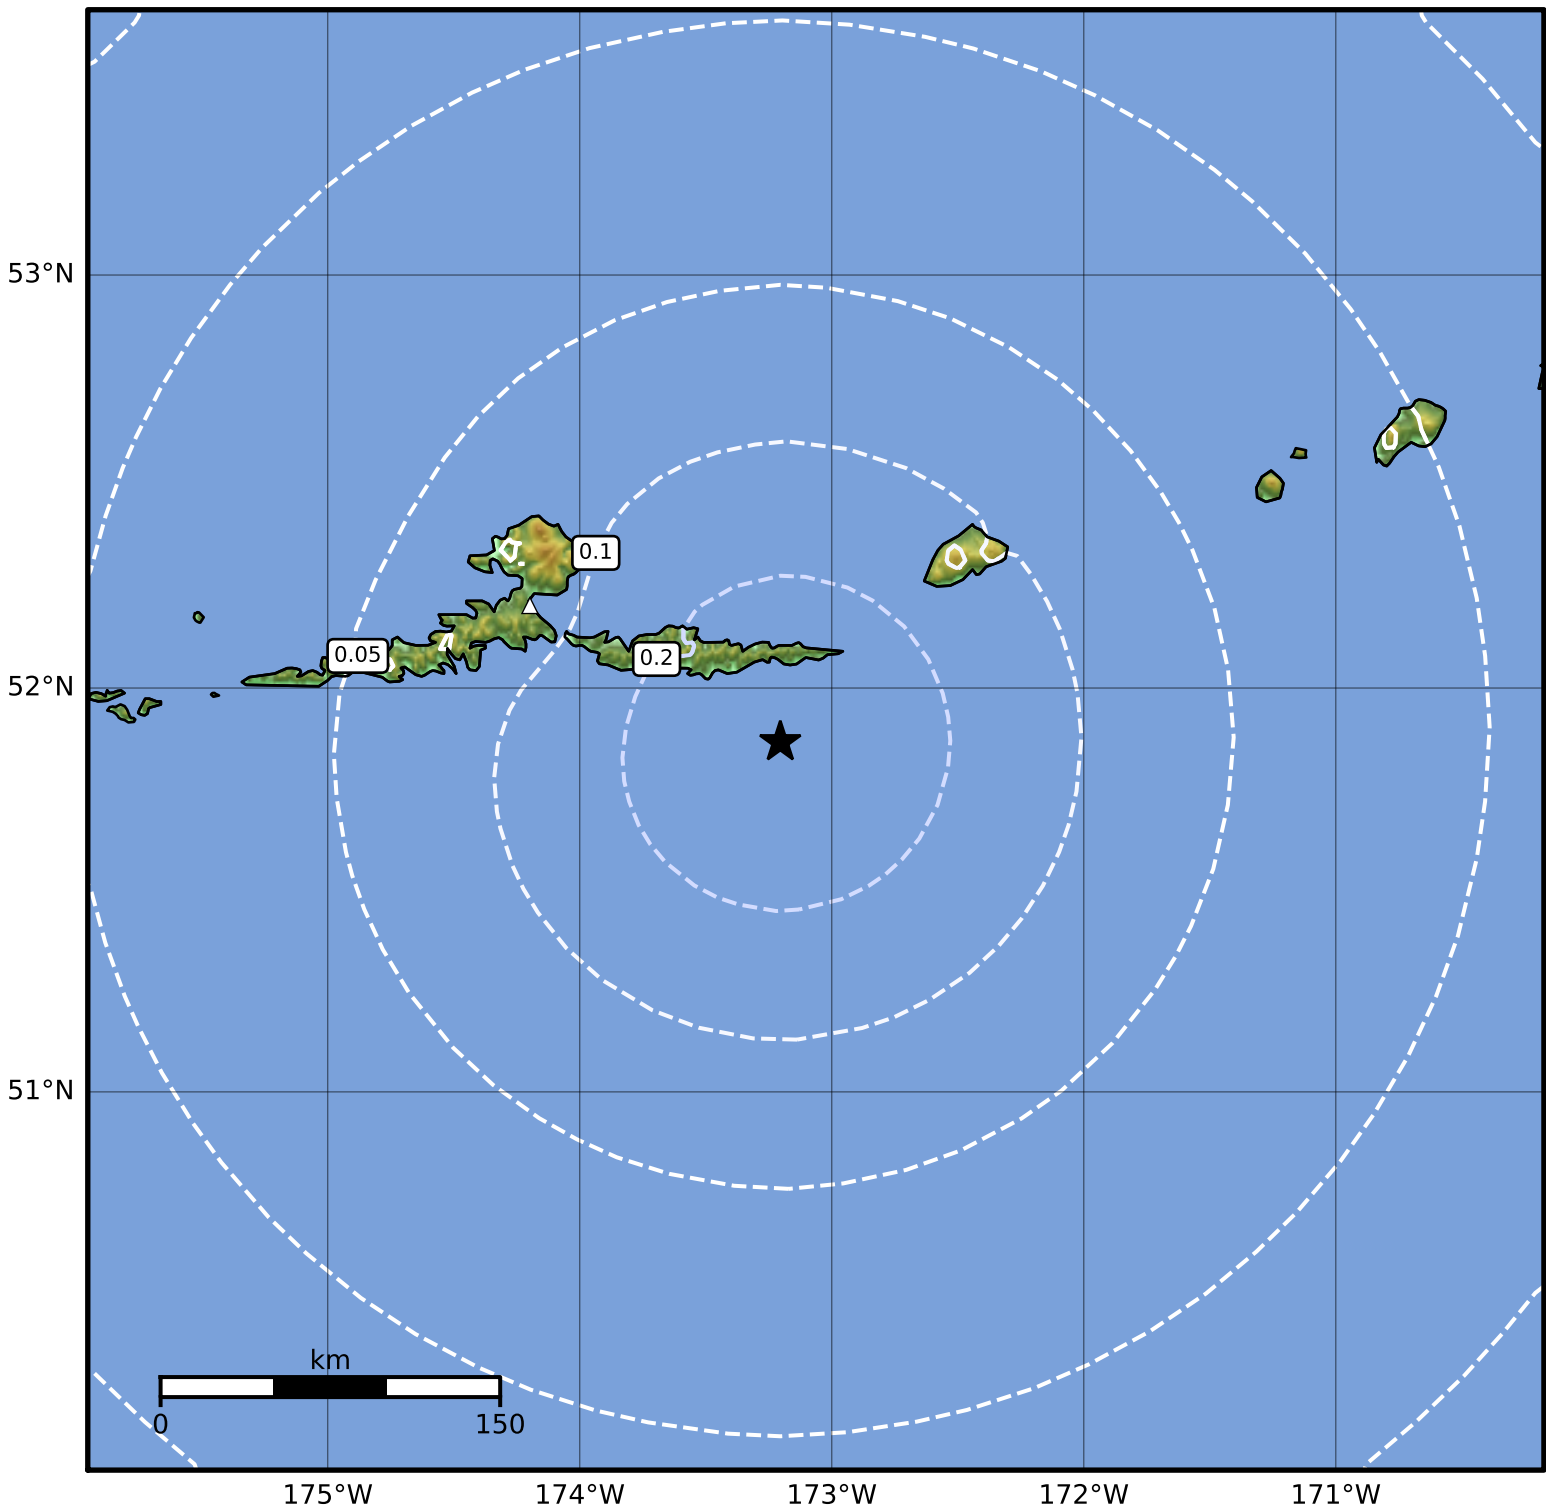

0.3 Second Peak Spectral Acceleration Map Alaska Earthquake Center
 ShakeMap: 77 km (48 miles) ESE of Atka
 Nov 08, 2023 08:40:30 UTC M3.6 N51.87 W173.20 Depth: 51.5km ID:ak023ec4oekp

SA(0.3) (%g)	0.1	0.2	0.5	1	2	5	10	20	50	100	200
--------------	-----	-----	-----	---	---	---	----	----	----	-----	-----

Scale based on Worden et al. (2012)

Version 1: Processed 2023-11-08T17:00:36Z

△ Seismic Instrument ○ Reported Intensity

★ Epicenter