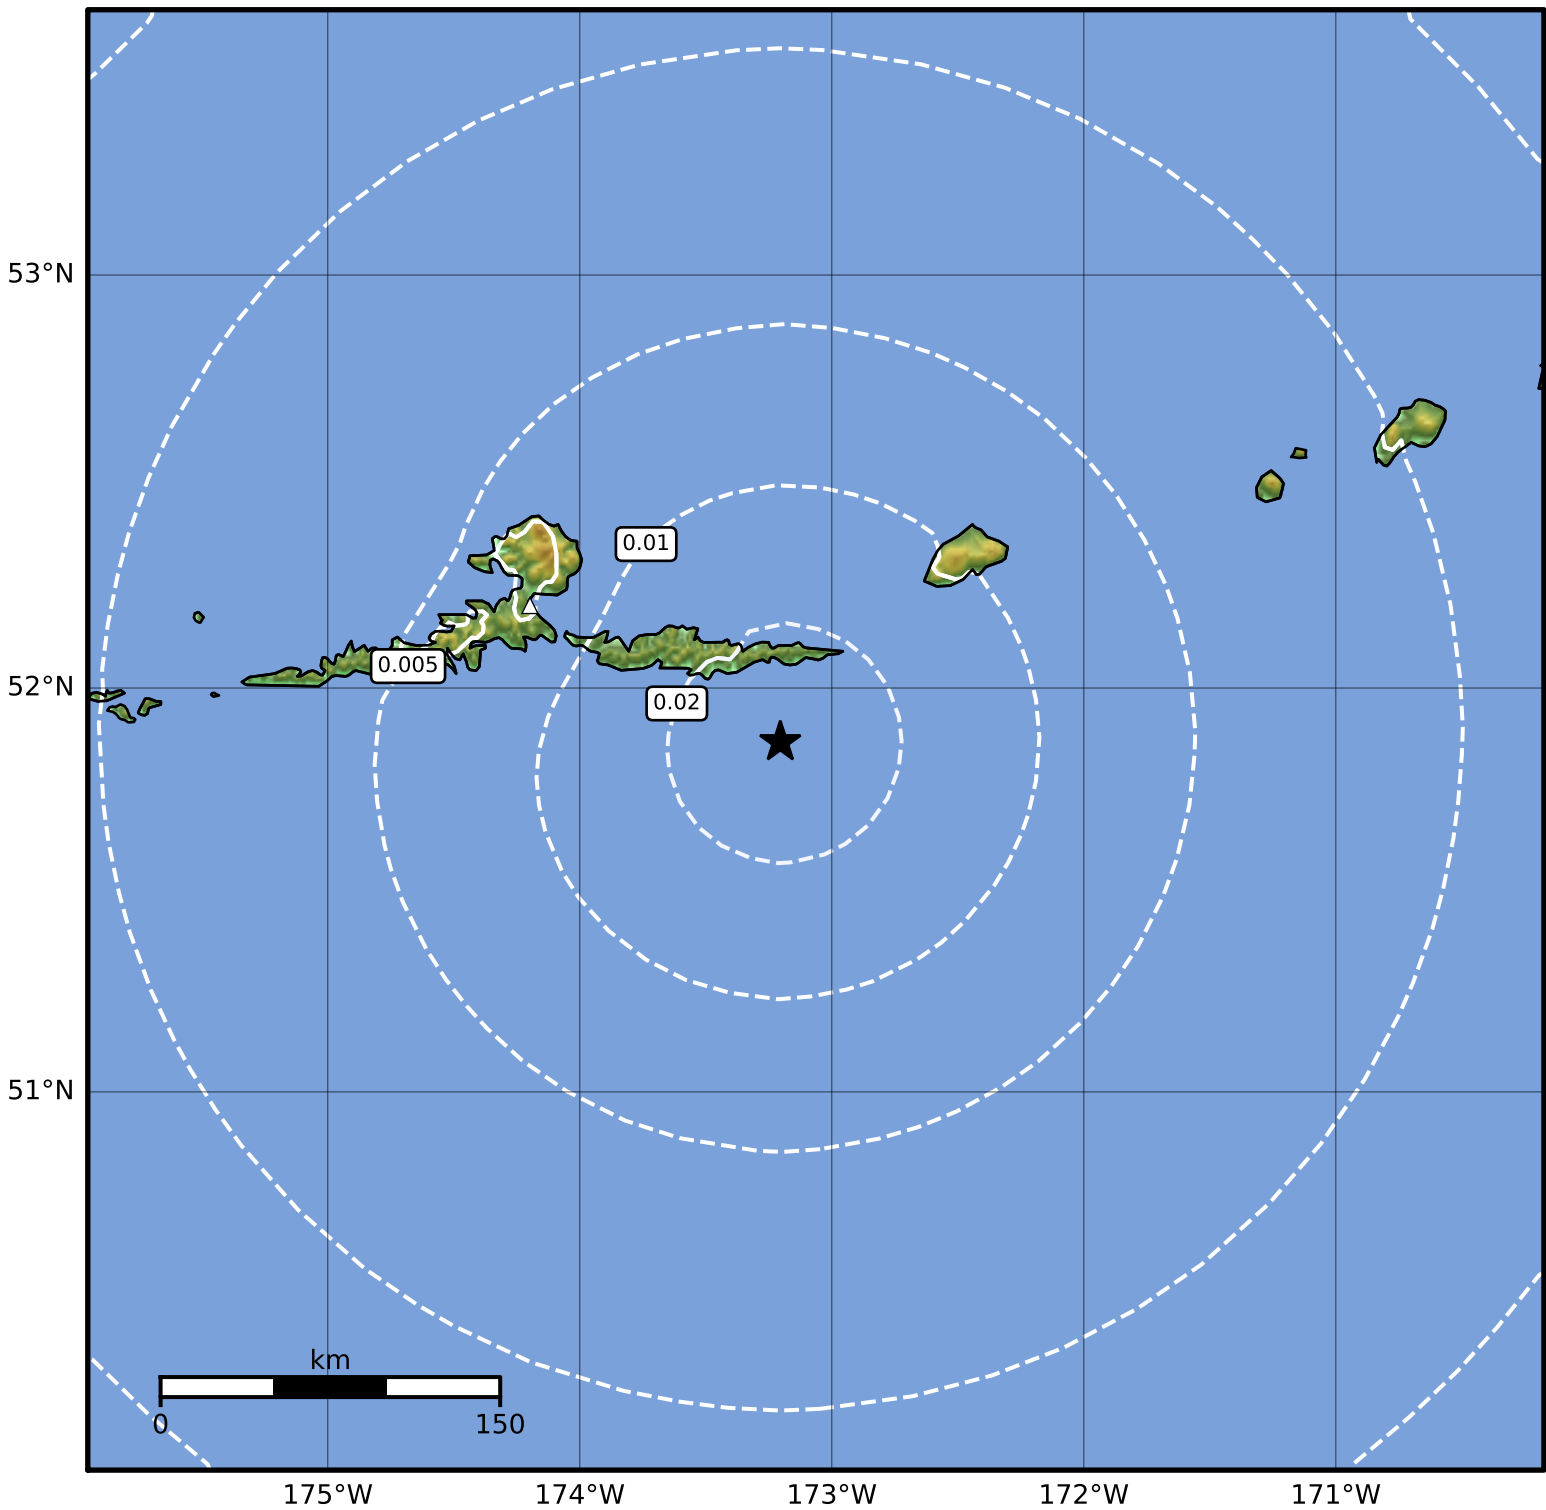

1.0 Second Peak Spectral Acceleration Map Alaska Earthquake Center
ShakeMap: 77 km (48 miles) ESE of Atka
Nov 08, 2023 08:40:30 UTC M3.6 N51.87 W173.20 Depth: 51.5km ID:ak023ec4oekp

| SA(1.0) (%g) | 0.1 | 0.2 | 0.5 | 1 | 2 | 5 | 10 | 20 | 50 | 100 | 200 |
|--------------|-----|-----|-----|---|---|---|----|----|----|-----|-----|
|--------------|-----|-----|-----|---|---|---|----|----|----|-----|-----|

Scale based on Worden et al. (2012)

Version 1: Processed 2023-11-08T17:00:36Z

△ Seismic Instrument ○ Reported Intensity

★ Epicenter