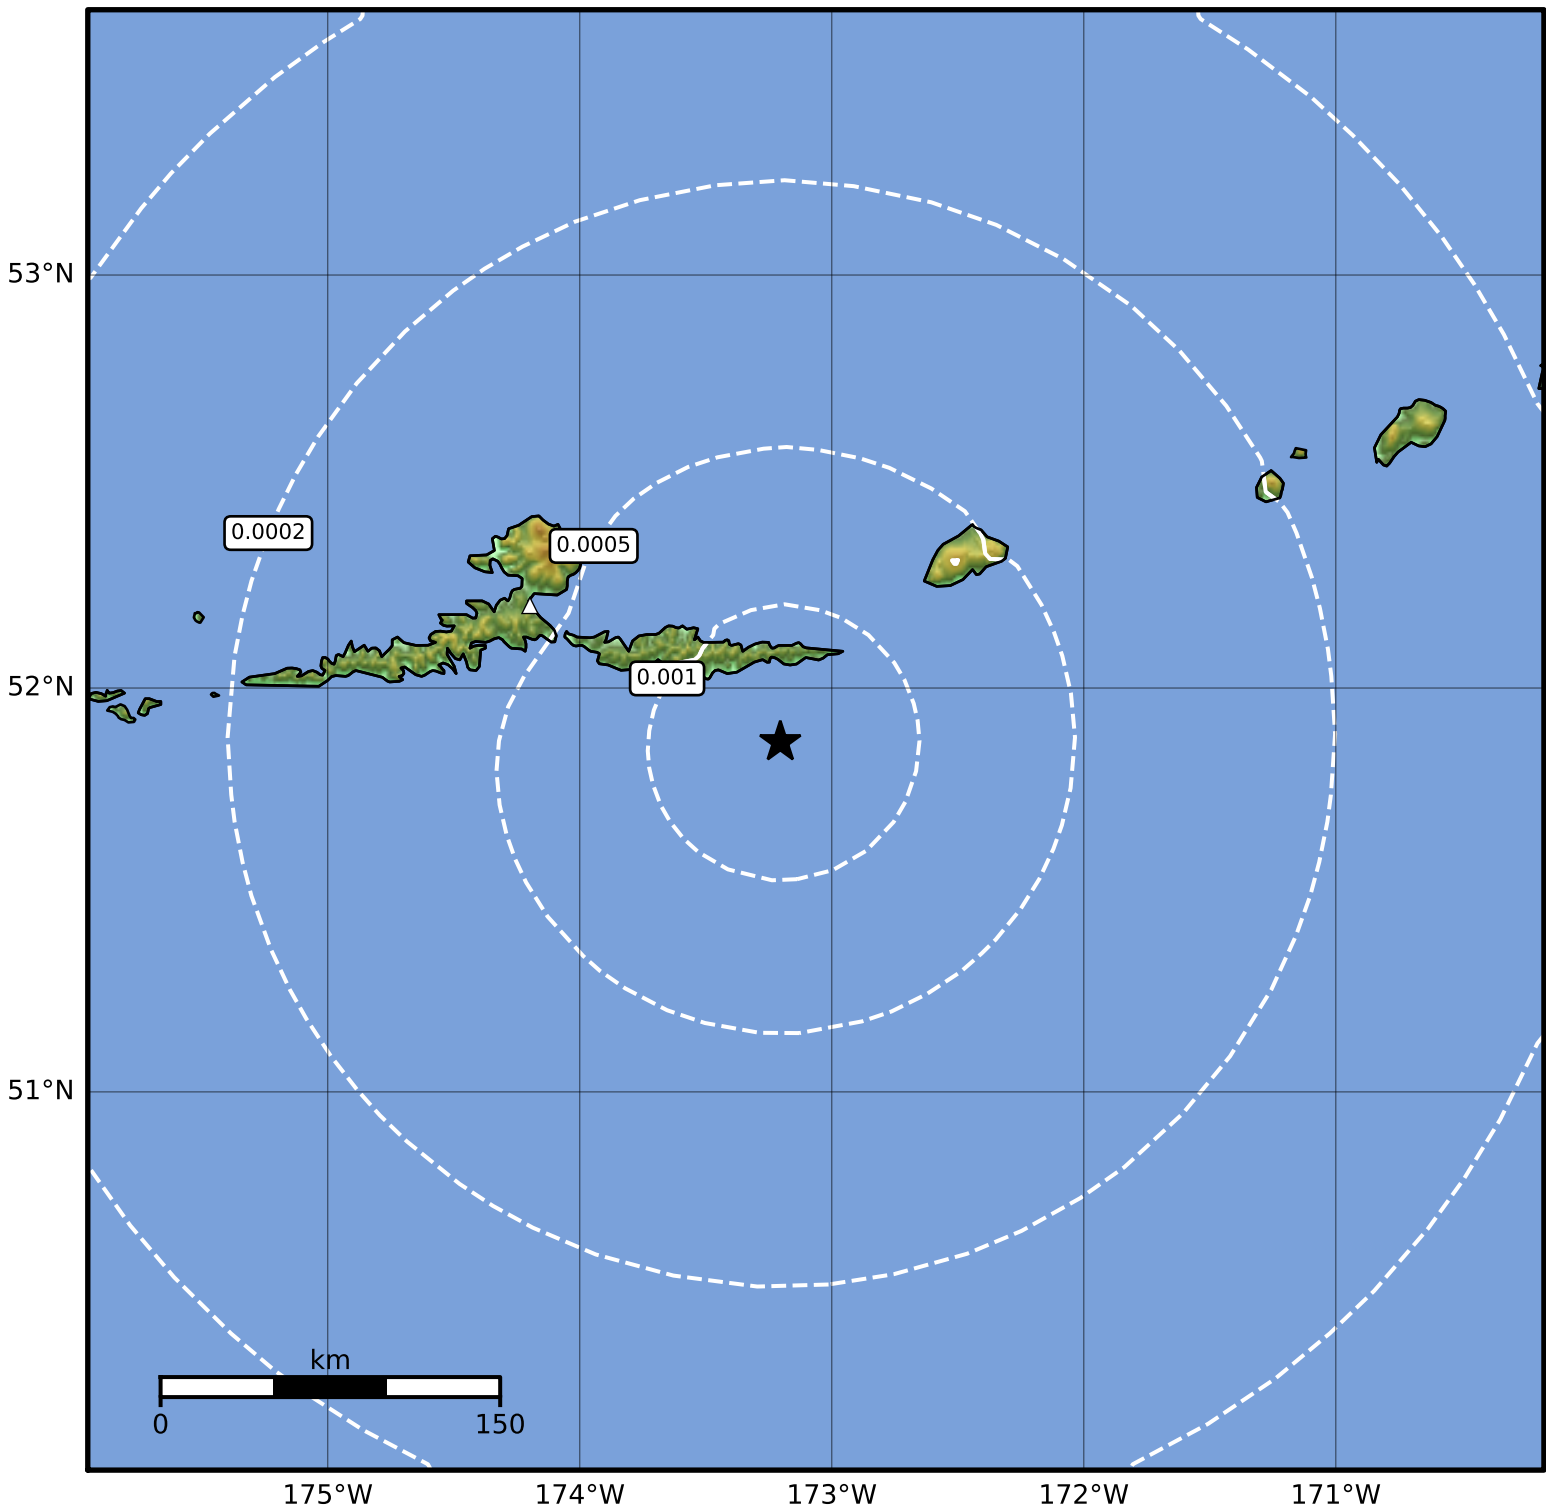

3.0 Second Peak Spectral Acceleration Map Alaska Earthquake Center  
ShakeMap: 77 km (48 miles) ESE of Atka  
Nov 08, 2023 08:40:30 UTC M3.6 N51.87 W173.20 Depth: 51.5km ID:ak023ec4oekp

Scale based on Worden et al. (2012)

Version 1: Processed 2023-11-08T17:00:36Z

△ Seismic Instrument ○ Reported Intensity

★ Epicenter