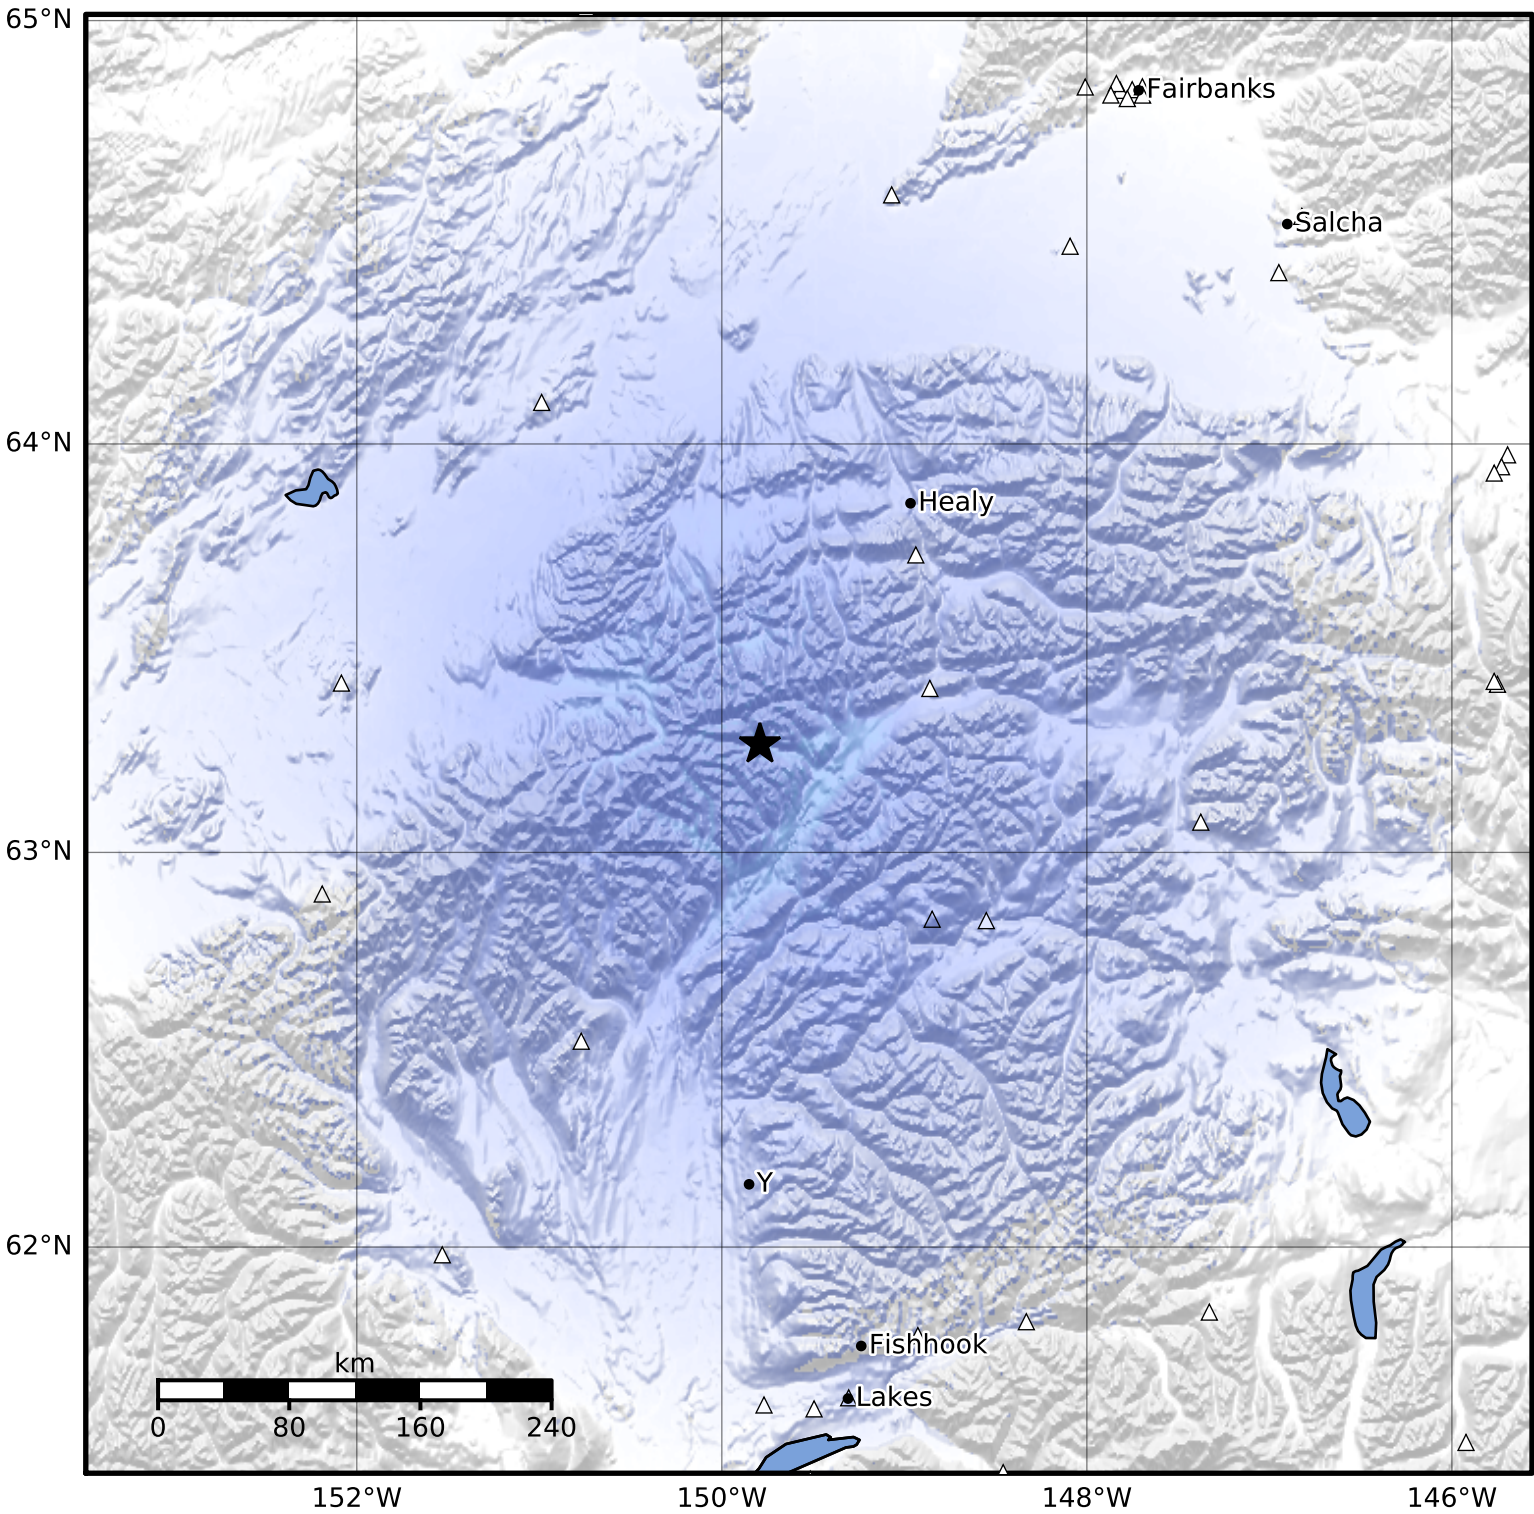

Macroseismic Intensity Map Alaska Earthquake Center
 ShakeMap: 44 km (27 miles) WSW of Cantwell
 Nov 09, 2023 19:57:00 UTC M3.6 N63.27 W149.79 Depth: 96.0km ID:ak023edyv2w6

SHAKING	Not felt	Weak	Light	Moderate	Strong	Very strong	Severe	Violent	Extreme
DAMAGE	None	None	None	Very light	Light	Moderate	Moderate/heavy	Heavy	Very heavy
PGA(%g)	<0.0464	0.297	2.76	6.2	11.5	21.5	40.1	74.7	>139
PGV(cm/s)	<0.0215	0.135	1.41	4.65	9.64	20	41.4	85.8	>178
INTENSITY	I	II-III	IV	V	VI	VII	VIII	IX	X+

Scale based on Worden et al. (2012)

Version 1: Processed 2023-11-09T20:27:10Z

△ Seismic Instrument ○ Reported Intensity

★ Epicenter