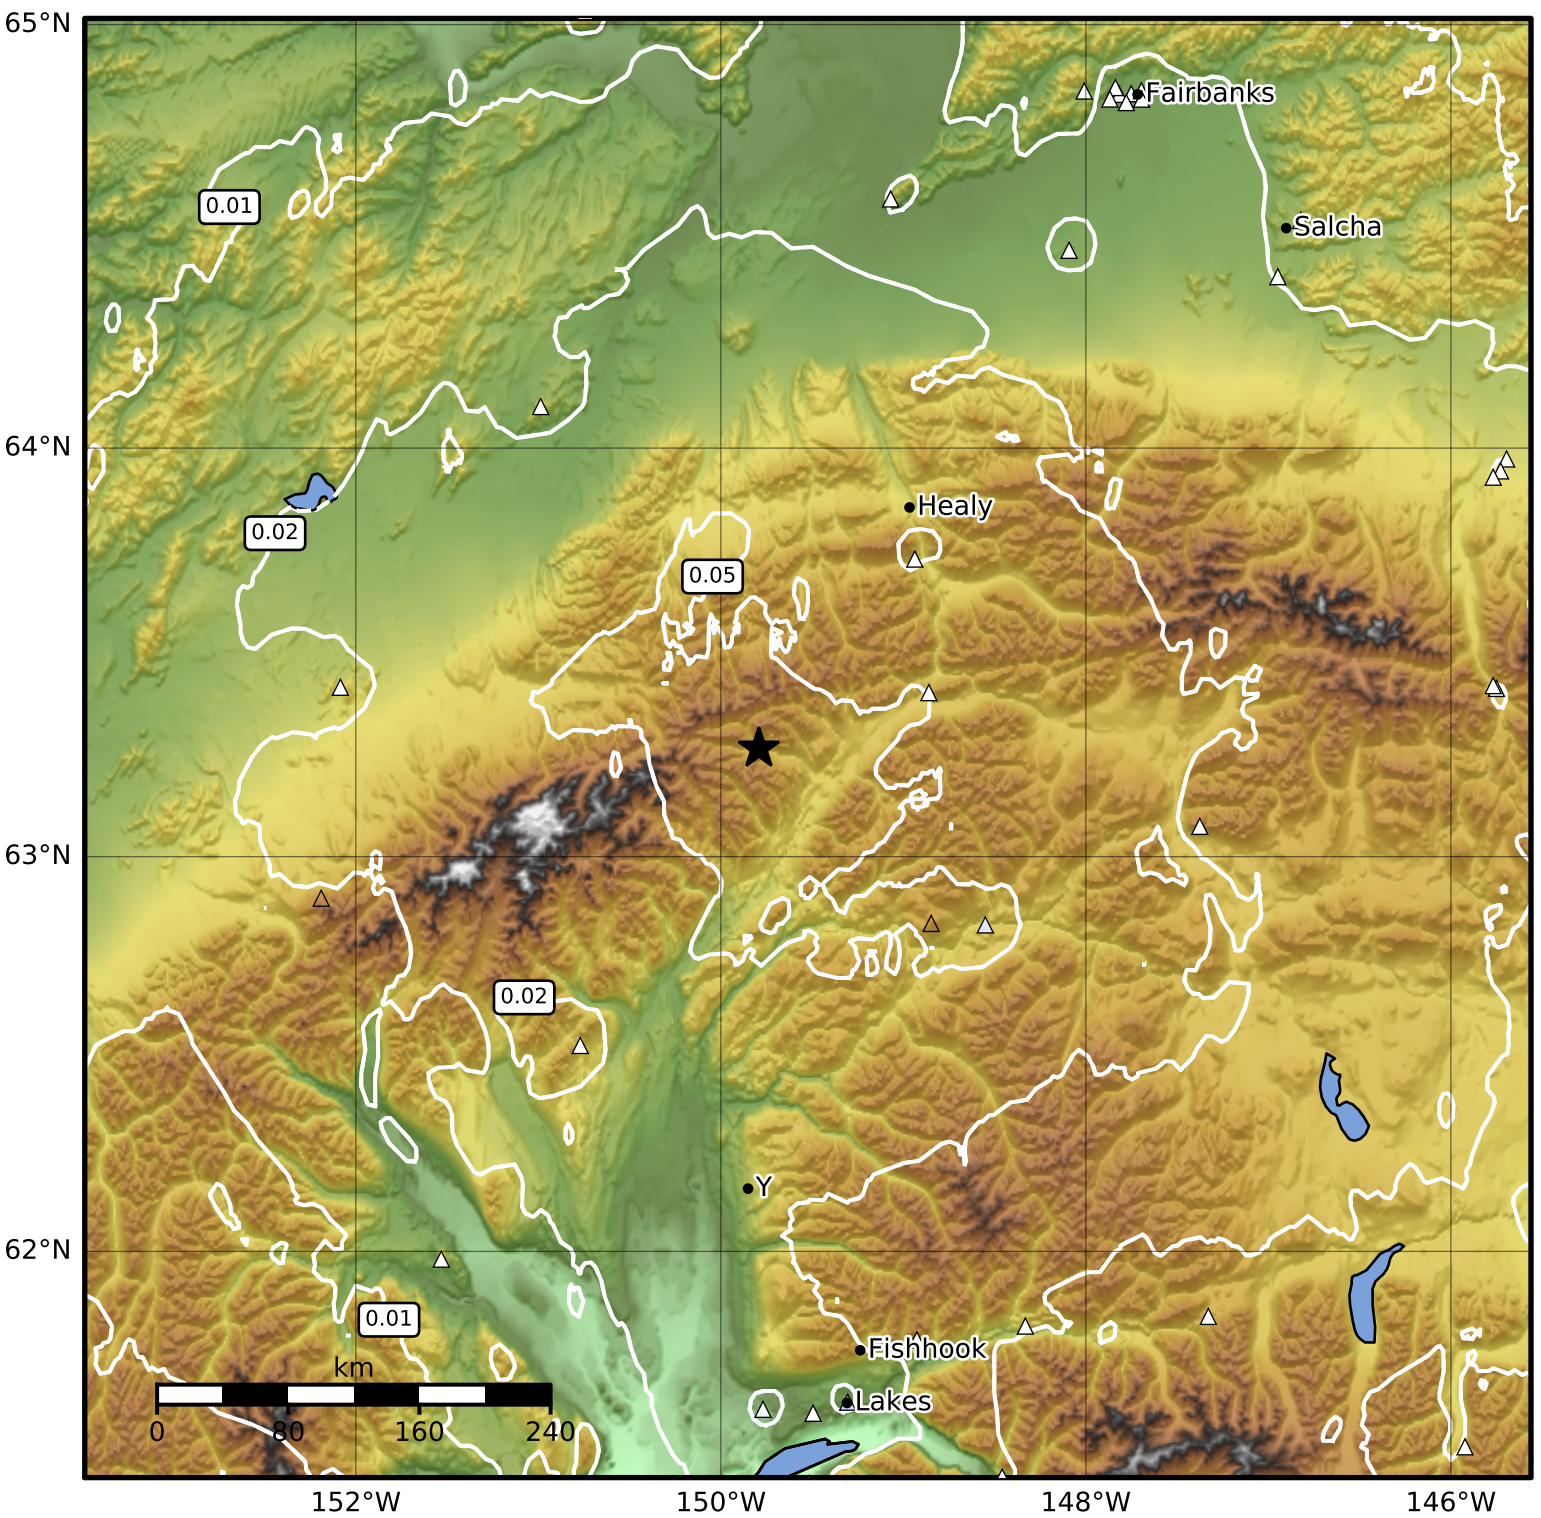

Peak Ground Acceleration Map Alaska Earthquake Center
 ShakeMap: 44 km (27 miles) WSW of Cantwell
 Nov 09, 2023 19:57:00 UTC M3.6 N63.27 W149.79 Depth: 96.0km ID:ak023edyv2w6

PGA (%g)	0.1	0.2	0.5	1	2	5	10	20	50	100	200
----------	-----	-----	-----	---	---	---	----	----	----	-----	-----

Scale based on Worden et al. (2012)

Version 1: Processed 2023-11-09T20:27:10Z

△ Seismic Instrument ○ Reported Intensity

★ Epicenter