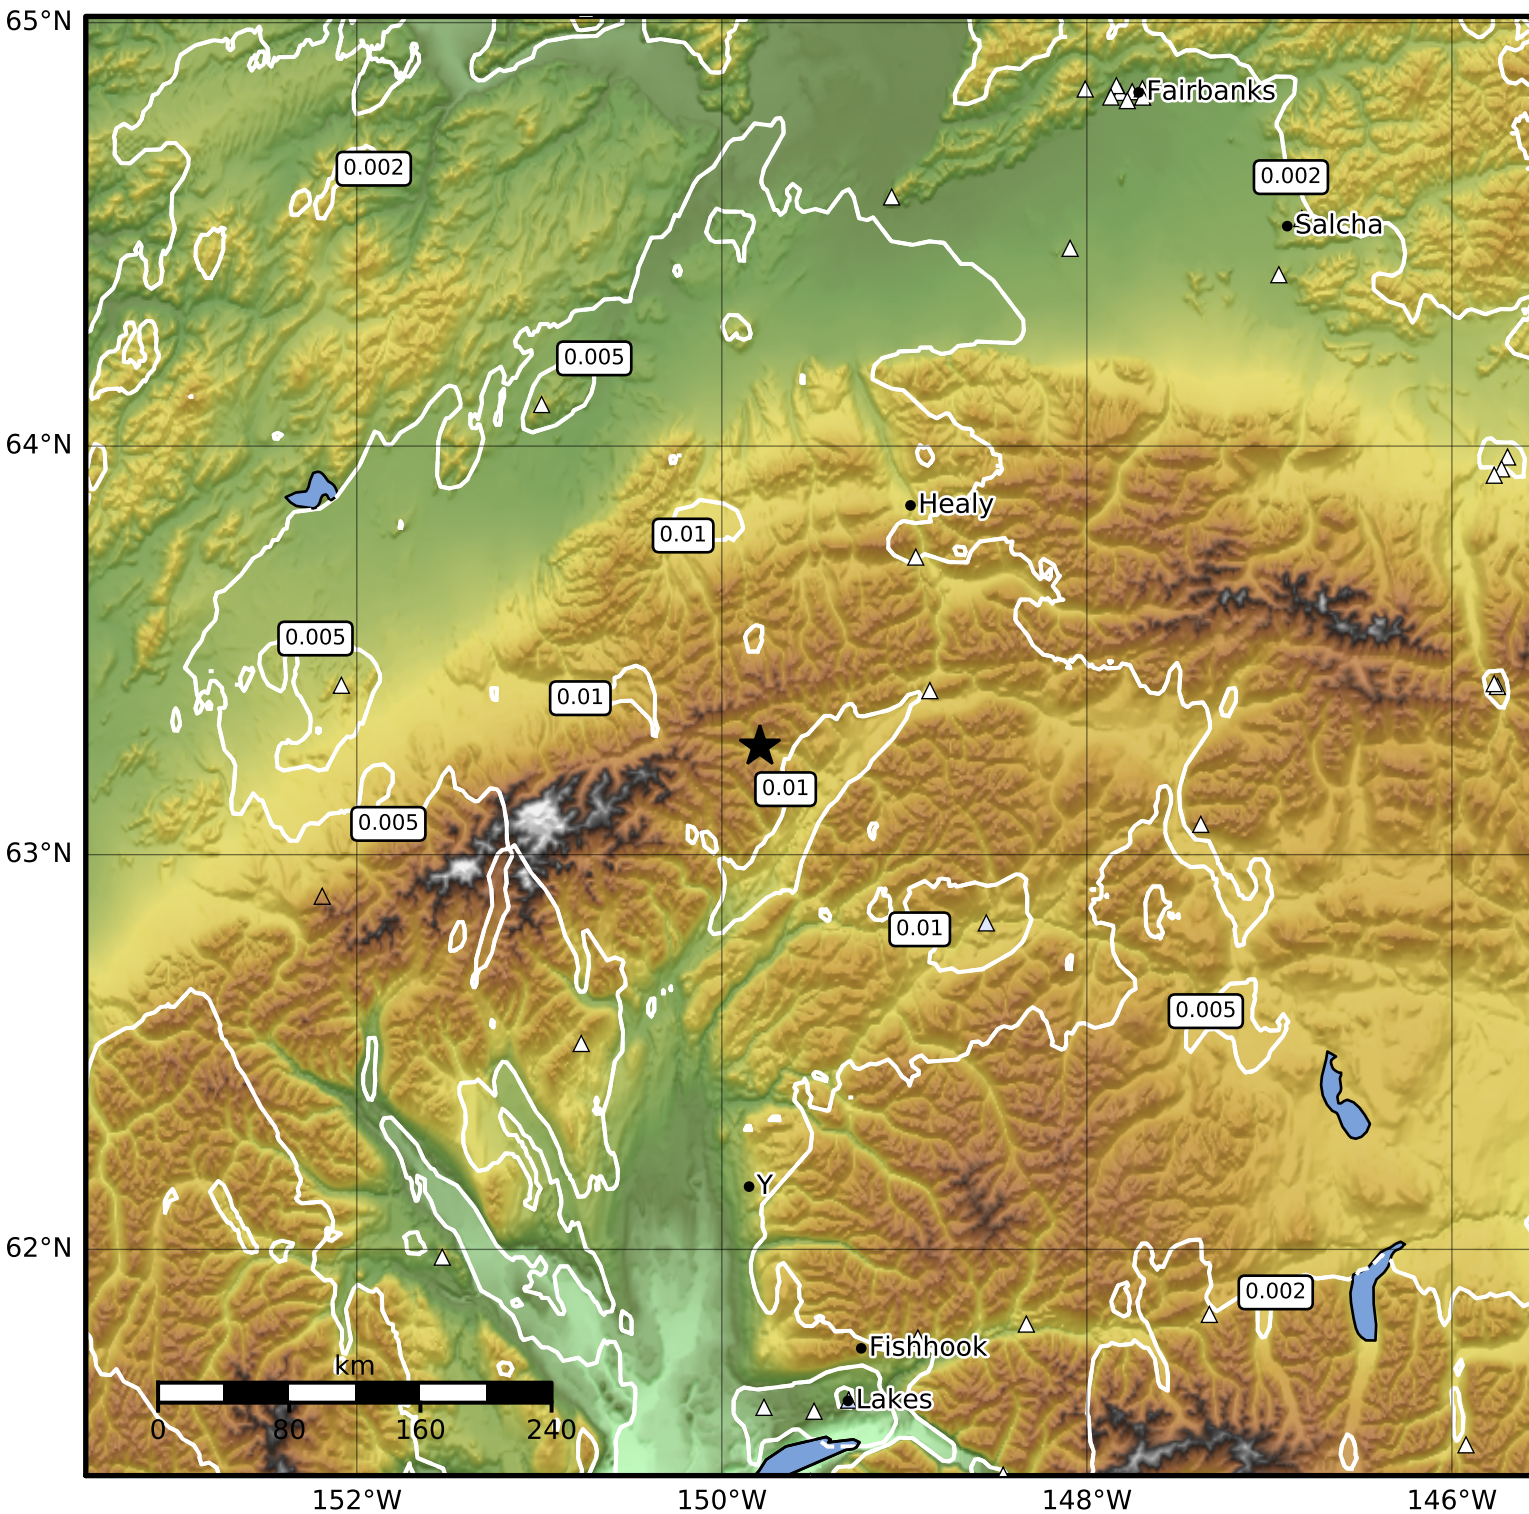

Peak Ground Velocity Map Alaska Earthquake Center
 ShakeMap: 44 km (27 miles) WSW of Cantwell
 Nov 09, 2023 19:57:00 UTC M3.6 N63.27 W149.79 Depth: 96.0km ID:ak023edyv2w6

PGV (cm/s)	0.1	0.2	0.5	1	2	5	10	20	50	100	200
------------	-----	-----	-----	---	---	---	----	----	----	-----	-----

Scale based on Worden et al. (2012)

Version 1: Processed 2023-11-09T20:27:10Z

△ Seismic Instrument ○ Reported Intensity

★ Epicenter